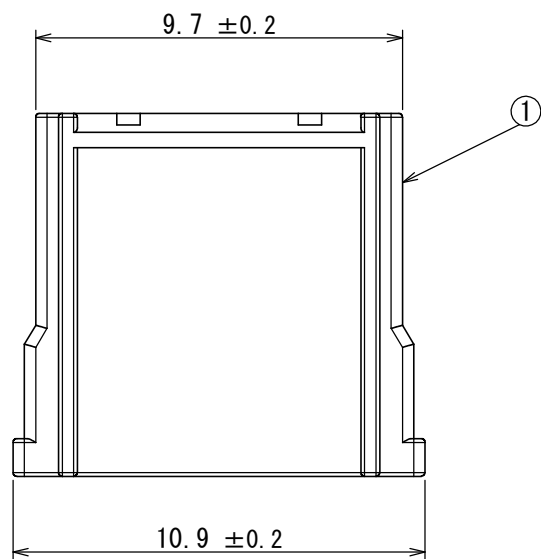

NOTE 1. APPLICABLE CONTACTS ARE SHOWN.
THE CONTACTS ARE SOLD SEPARATELY. (REFER TO TABLE 1)

注1. 適用コネクタを示す。コネクタは別売りである。(表1参照)

TABLE 1. APPLICABLE CONTACTS (NOTE 1)

NO.	PRODUCT NAME 名称	DRAWING NO. 図番	CONTACT TYPE コネクタ種別	APPLICABLE CABLE 適用電線	
				WIRE SIZE 電線サイズ	INSULATION DIA. 被覆外径
1	HB03S12K6A1	SJ117821	SOCKET CONTACT #28	AWG#30~28	φ0.6~1.2
2	HB03S12K5A1	SJ117822	SOCKET CONTACT #24	AWG#26~24	φ0.9~1.5