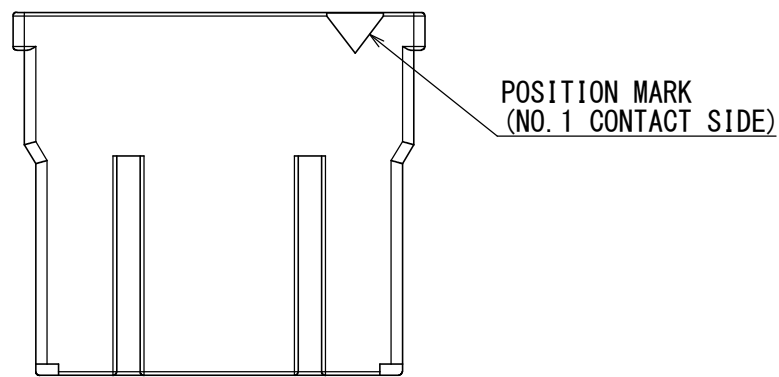

版数 VER.	年月日 DATE	CN NO.	変更内容 DESCRIPTION	製図 DR.	担当 CHK.	査閲 APPD.	承認 APPD.

CONNECTOR MATING STATE
コネクタ嵌合状態