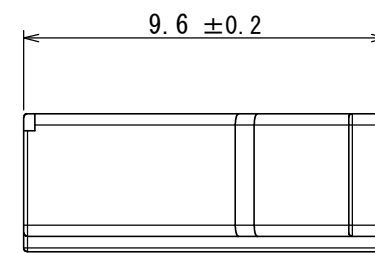

NOTE 1. APPLICABLE CONTACTS ARE SHOWN.
THE CONTACTS ARE SOLD SEPARATELY. (REFER TO TABLE 1)

注1. 適用コネクタを示す。コネクタは別売りである。(表1参照)

TABLE 1. APPLICABLE CONTACTS (NOTE 1)

NO.	PRODUCT NAME 名称	DRAWING NO. 図番	CONTACT TYPE コネクタ種別	APPLICABLE CABLE 適用電線	
				WIRE SIZE 電線サイズ	INSULATION DIA. 被覆外径
1	HB03S12K6A1	SJ117821	SOCKET CONTACT #28	AWG#30~28	φ0.6~1.2
2	HB03S12K5A1	SJ117822	SOCKET CONTACT #24	AWG#26~24	φ0.9~1.5