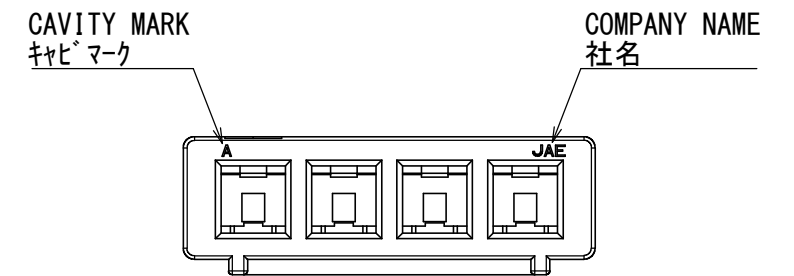

NOTE 1. APPLICABLE CONTACTS ARE SHOWN.
THE CONTACTS ARE SOLD SEPARATELY. (REFER TO TABLE 1)

注1. 適用コネクタを示す。コネクタは別売りである。(表1参照)

TABLE 1. APPLICABLE CONTACTS (NOTE 1)

NO.	PRODUCT NAME 名称	DRAWING NO. 図番	CONTACT TYPE コネクタ種別	APPLICABLE CABLE 適用電線	
				WIRE SIZE 電線サイズ	INSULATION DIA. 被覆外径
1	HB03S12K6A1	SJ117821	SOCKET CONTACT #28	AWG#30~28	φ0.6~1.2
2	HB03S12K5A1	SJ117822	SOCKET CONTACT #24	AWG#26~24	φ0.9~1.5