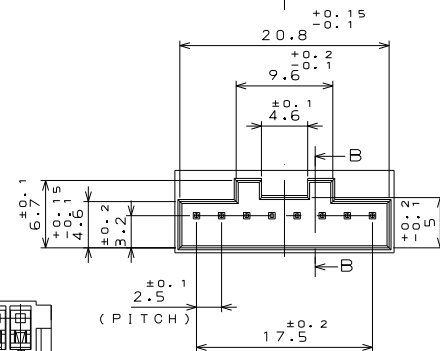

ILAG10RS

('NON ONIMVHD) 台架图

版数 REV.	年月日 DATE	DCN NO.	変更内容 DESCRIPTION	製図 DR.	担当 CHK.	査閲 APPD.	承認 APPD.

SECT. A-A

SOCKET CONTACT

REFERENCE

THE STATE OF MATING
(SCALE 2:1)

PIN HEADER DIMENSIONS
(EXAMPLE)

SECT. B-B
(SCALE 2:1)

- NOTE 1. MOLD CAVITY DESIGNATOR APPEARS IN RAISED LETTERS.
 2. COMPANY LOGO "JAE" APPEARS IN RAISED LETTERS.
 3. POSITION NO. APPEARS IN RAISED LETTERS.
 4. CONTACT IS TIN PLATED COPPER ALLOY.
 5. APPLICABLE JAE CONTACT FOR THIS HOUSING IS IL-AG5-C1.