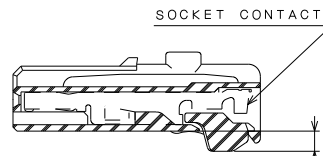

ILAG10RS

('NON ONIMVHD) 台架图

版数 REV.	年月日 DATE	DCN NO.	変更内容 DESCRIPTION	製図 DR.	担当 CHK.	査閲 APPD.	承認 APPD.

SECT. A-A

SOCKET CONTACT

REFERENCE

THE STATE OF MATING
(SCALE 2:1)

PIN HEADER DIMENSIONS
(EXAMPLE)

SECT. B-B
(SCALE 2:1)

- NOTE 1. MOLD CAVITY DESIGNATOR APPEARS IN RAISED LETTERS.
 2. COMPANY LOGO "JAE" APPEARS IN RAISED LETTERS.
 3. POSITION NO. APPEARS IN RAISED LETTERS.
 4. CONTACT IS TIN PLATED COPPER ALLOY.
 5. APPLICABLE JAE CONTACT FOR THIS HOUSING IS IL-AG5-C1.