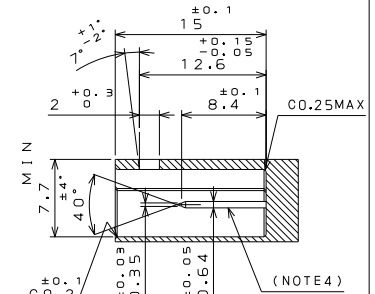

ILAG10RS

('NON ONIMVHD) 台架图

版数 REV.	年月日 DATE	DCN NO.	変更内容 DESCRIPTION	製図 DR.	担当 CHK.	査閲 APPD.	承認 APPD.

SECT. A-A

SOCKET CONTACT

REFERENCE

THE STATE OF MATING
(SCALE 2:1)

PIN HEADER DIMENSIONS
(EXAMPLE)

SECT. B-B
(SCALE 2:1)

- NOTE 1. MOLD CAVITY DESIGNATOR APPEARS IN RAISED LETTERS.
 2. COMPANY LOGO "JAE" APPEARS IN RAISED LETTERS.
 3. POSITION NO. APPEARS IN RAISED LETTERS.
 4. CONTACT IS TIN PLATED COPPER ALLOY.
 5. APPLICABLE JAE CONTACT FOR THIS HOUSING IS IL-AG5-C1.