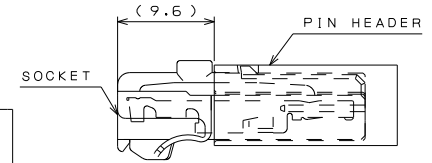

ILAG10RS

('NON ONIMVHD) 台架图

版数 REV.	年月日 DATE	DCN NO.	変更内容 DESCRIPTION	製図 DR.	担当 CHK.	査閲 APPD.	承認 APPD.

SECT. A-A

SOCKET CONTACT

REFERENCE

THE STATE OF MATING
(SCALE 2:1)

PIN HEADER DIMENSIONS
(EXAMPLE)

SECT. B-B
(SCALE 2:1)

- NOTE 1. MOLD CAVITY DESIGNATOR APPEARS IN RAISED LETTERS.
 2. COMPANY LOGO "JAE" APPEARS IN RAISED LETTERS.
 3. POSITION NO. APPEARS IN RAISED LETTERS.
 4. CONTACT IS TIN PLATED COPPER ALLOY.
 5. APPLICABLE JAE CONTACT FOR THIS HOUSING IS IL-AG5-C1.