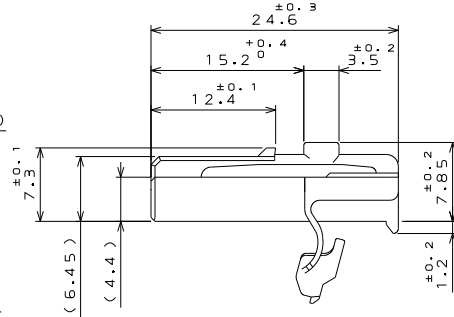

ILAG10RS

('NON ONIMVHD) 台架图

版数 REV.	年月日 DATE	DCN NO.	変更内容 DESCRIPTION	製図 DR.	担当 CHK.	査閲 APPD.	承認 APPD.

SECT. A-A

SOCKET CONTACT

REFERENCE

THE STATE OF MATING
(SCALE 2:1)

PIN HEADER DIMENSIONS
(EXAMPLE)

SECT. B-B
(SCALE 2:1)

- NOTE 1. MOLD CAVITY DESIGNATOR APPEARS IN RAISED LETTERS.
 2. COMPANY LOGO "JAE" APPEARS IN RAISED LETTERS.
 3. POSITION NO. APPEARS IN RAISED LETTERS.
 4. CONTACT IS TIN PLATED COPPER ALLOY.
 5. APPLICABLE JAE CONTACT FOR THIS HOUSING IS IL-AG5-C1.