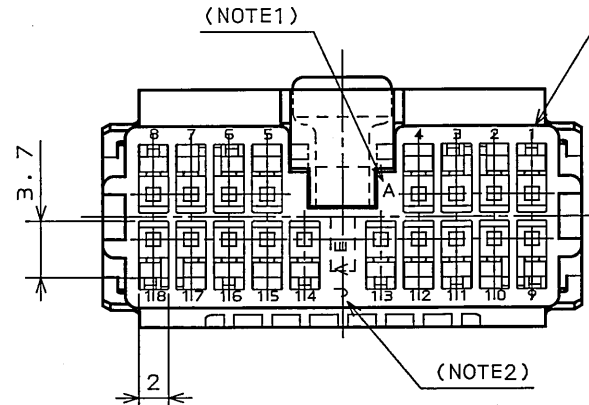

SECT. A-A
(SCALE 5:1)

- NOTE1. MOLD CAVITY DESIGNATOR APPEARS IN RAISED LETTERS. 注1. 金型マークを浮き出す。
 2. COMPANY LOGO "JAE" APPEARS IN RAISED LETTERS. 2. 社標を浮き出す。
 3. POSITION NO. APPEARS IN RAISED LETTERS. 3. 端子No. を浮き出す。