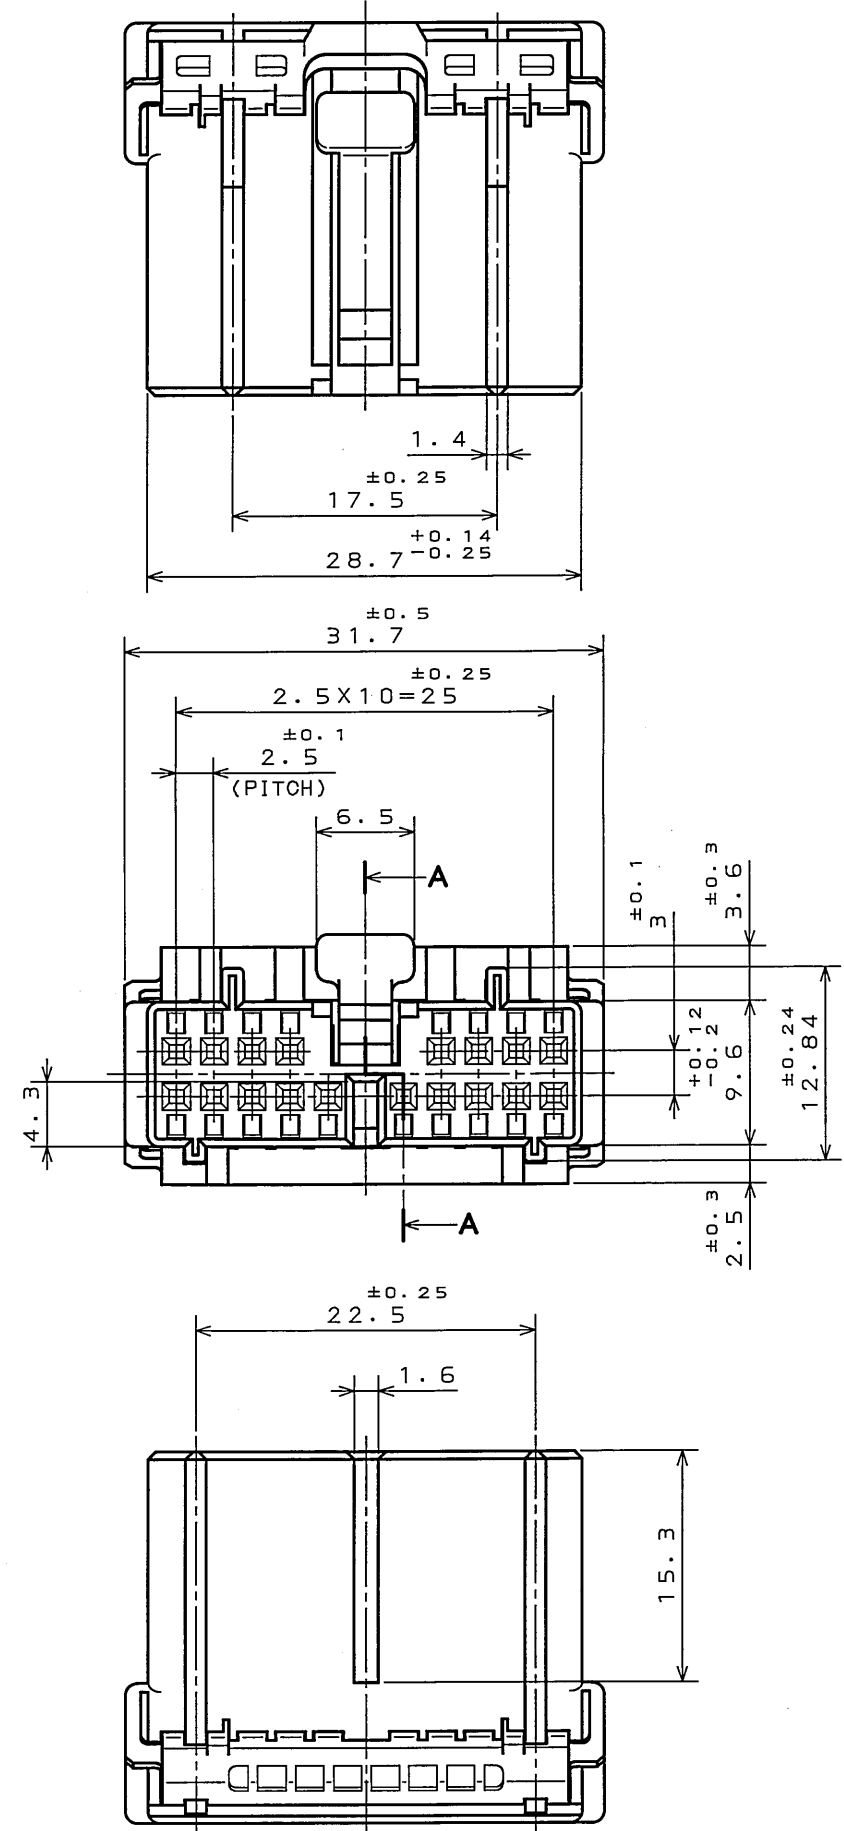

SJ024574
(DRAWING NO.)

版数 REV.	年月日 DATE	DCN NO.	変更内容 DESCRIPTION	製図 DR.	担当 CHK.	査閲 APPD.	承認 APPD.
2	25.Sep.1990	27454	REVISED FORM AND REDRAWN				
3	8.Sep.2003	053208	CHANGED TO BILINGUAL AND ADDED SPECIFICATION NO.		S.HARA	<i>T. Iimori</i>	<i>K. Takeda</i>

SECT. A-A
(SCALE 5:1)

- NOTE1. MOLD CAVITY DESIGNATOR APPEARS IN RAISED LETTERS. 注1. 金型マークを浮き出す。
 2. COMPANY LOGO "JAE" APPEARS IN RAISED LETTERS. 2. 社標を浮き出す。
 3. POSITION NO. APPEARS IN RAISED LETTERS. 3. 端子No. を浮き出す。