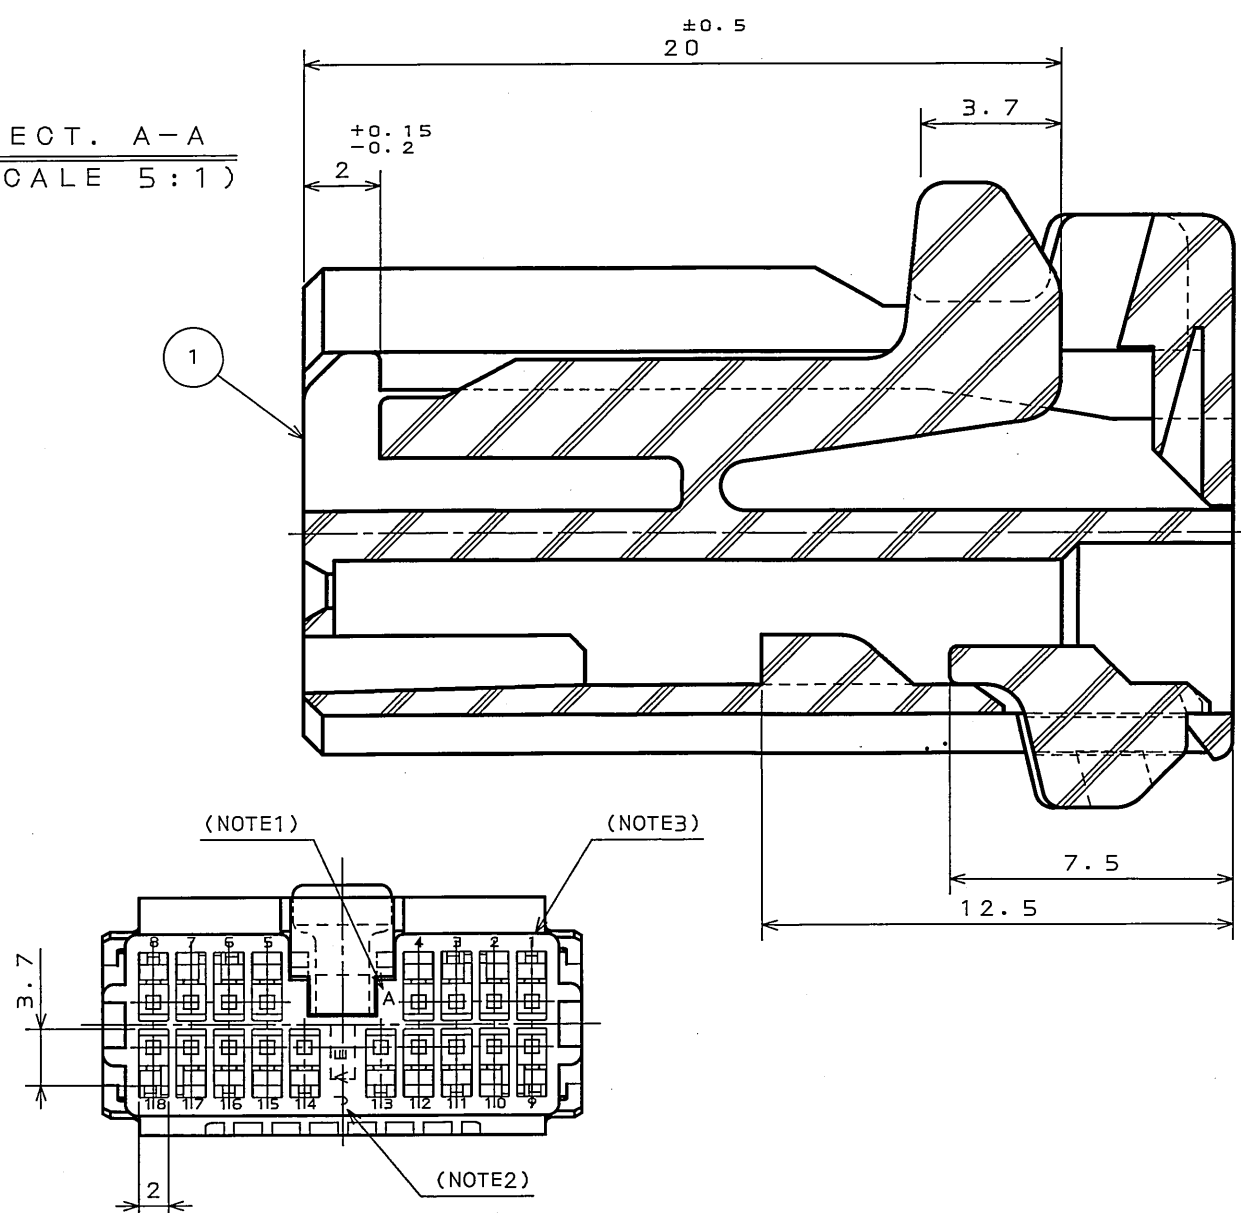

SJ024574
(DRAWING NO.)

版数 REV.	年月日 DATE	DCN NO.	変更内容 DESCRIPTION	製図 DR.	担当 CHK.	査閲 APPD.	承認 APPD.
2	25.Sep.1990	27454	REVISED FORM AND REDRAWN				
3	8.Sep.2003	053208	CHANGED TO BILINGUAL AND ADDED SPECIFICATION NO.		S.HARA	<i>T. Iimori</i>	<i>K. Takeda</i>

SECT. A-A
(SCALE 5:1)

- NOTE1. MOLD CAVITY DESIGNATOR APPEARS IN RAISED LETTERS. 注1. 金型マークを浮き出す。
 2. COMPANY LOGO "JAE" APPEARS IN RAISED LETTERS. 2. 社標を浮き出す。
 3. POSITION NO. APPEARS IN RAISED LETTERS. 3. 端子No. を浮き出す。