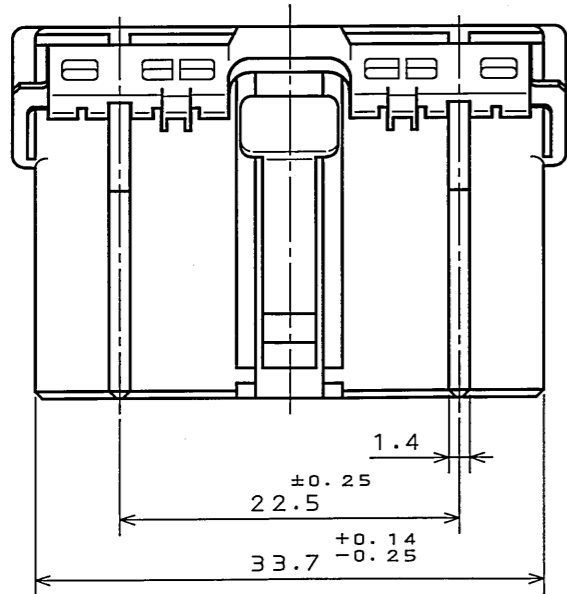

SECT. A-A  
(SCALE 5:1)

NOTE1. MOLD CAVITY DESIGNATOR APPEARS IN RAISED LETTERS.  
 2. COMPANY LOGO "JAE" APPEARS IN RAISED LETTERS.  
 3. POSITION NO. APPEARS IN RAISED LETTERS.

注1. 金型マークを浮き出す。  
 2. 社標を浮き出す。  
 3. 端子No. を浮き出す。