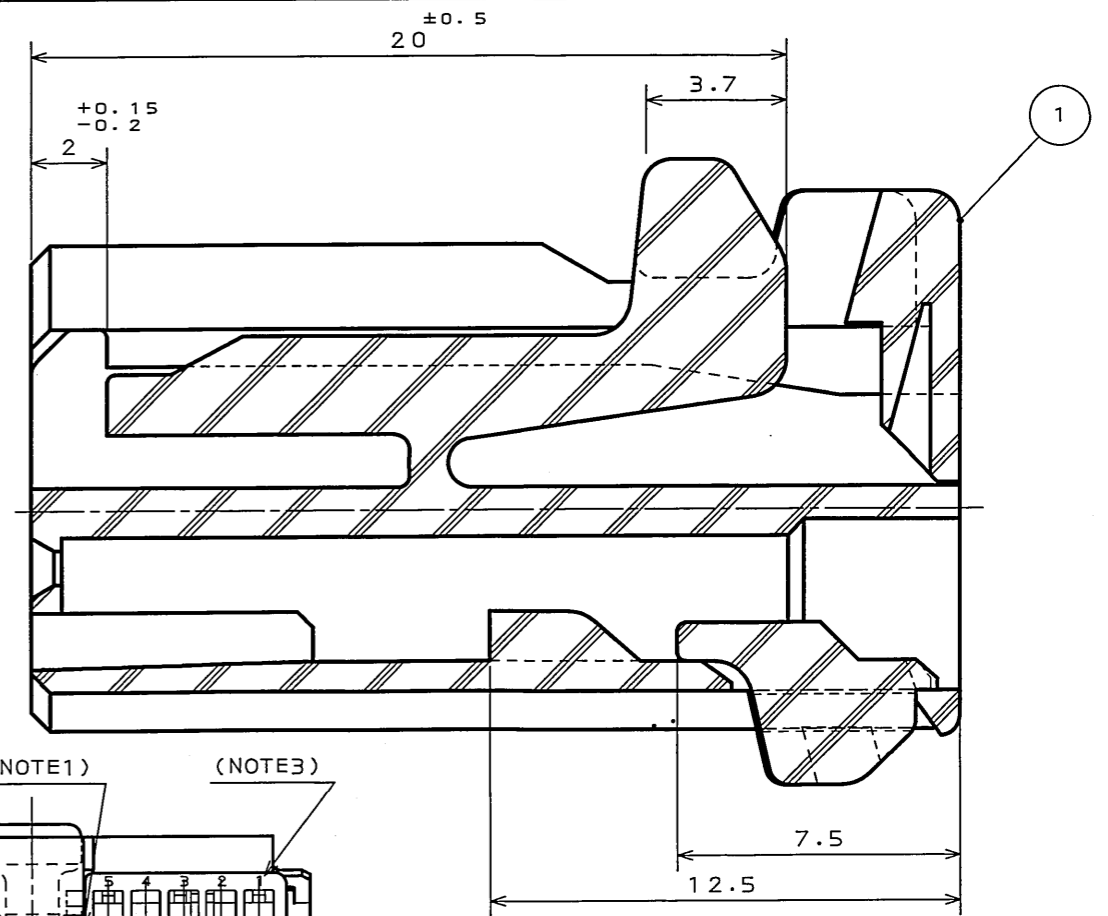

SJ022877  
(図面番号(DRAWING NO.))

版数 REV.	年月日 DATE	DCN NO.	変更内容 DESCRIPTION	製図 DR.	担当 CHK.	査閲 APPD.	承認 APPD.
5	8.Sep.2003	053208	CHANGED TO BILINGUAL AND REDRAWN etc.		S.HARA	<i>T. Ichimori</i>	<i>K. Takeda</i>

SECT. A-A  
(SCALE 5:1)

NOTE1. MOLD CAVITY DESIGNATOR APPEARS IN RAISED LETTERS.  
 2. COMPANY LOGO "JAE" APPEARS IN RAISED LETTERS.  
 3. POSITION NO. APPEARS IN RAISED LETTERS.

注1. 金型マークを浮き出す。  
 2. 社標を浮き出す。  
 3. 端子No. を浮き出す。