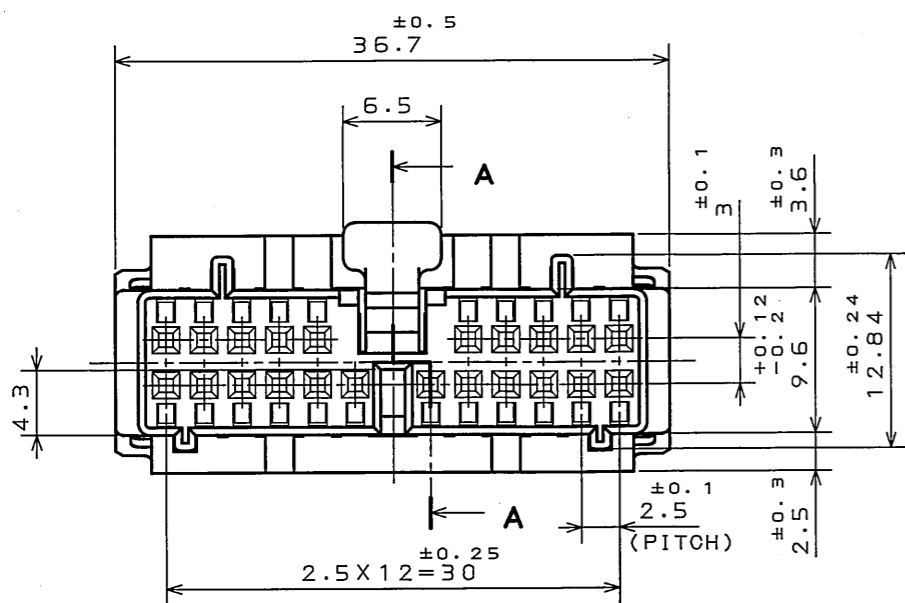

SJ022877  
(図面番号(DRAWING NO.))

版数 REV.	年月日 DATE	DCN NO.	変更内容 DESCRIPTION	製図 DR.	担当 CHK.	査閲 APPD.	承認 APPD.
5	8.Sep.2003	053208	CHANGED TO BILINGUAL AND REDRAWN etc.		S.HARA	<i>T. Ichimori</i>	<i>K. Takeda</i>

SECT. A-A  
(SCALE 5:1)

NOTE1. MOLD CAVITY DESIGNATOR APPEARS IN RAISED LETTERS.  
 2. COMPANY LOGO "JAE" APPEARS IN RAISED LETTERS.  
 3. POSITION NO. APPEARS IN RAISED LETTERS.

注1. 金型マークを浮き出す。  
 2. 社標を浮き出す。  
 3. 端子No. を浮き出す。