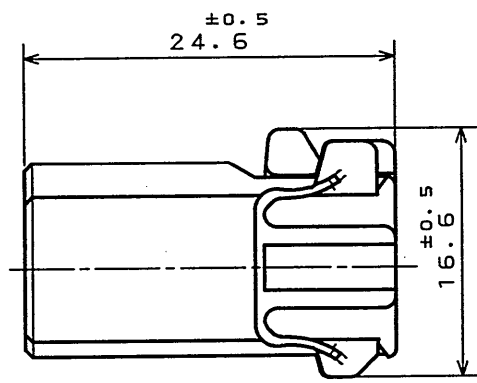

REFERENCE  
(参考)

- 注1. 金型マークを浮き出す。      △ NOTE 1. MOLD CAVITY DESIGNATOR APPEARS IN RAISED LETTERS.
- △2. 社標を浮き出す。              △2. COMPANY LOGO "JAE" APPEARS IN RAISED LETTERS.
- △3. 端子No. を浮き出す。         △△3. POSITION NO. APPEARS IN RAISED LETTERS.
- △△4. 本形状は端子認識マークである。      △4. THE SHAPE IS IDENTIFICATION MARK OF CONTACT NUMBER.