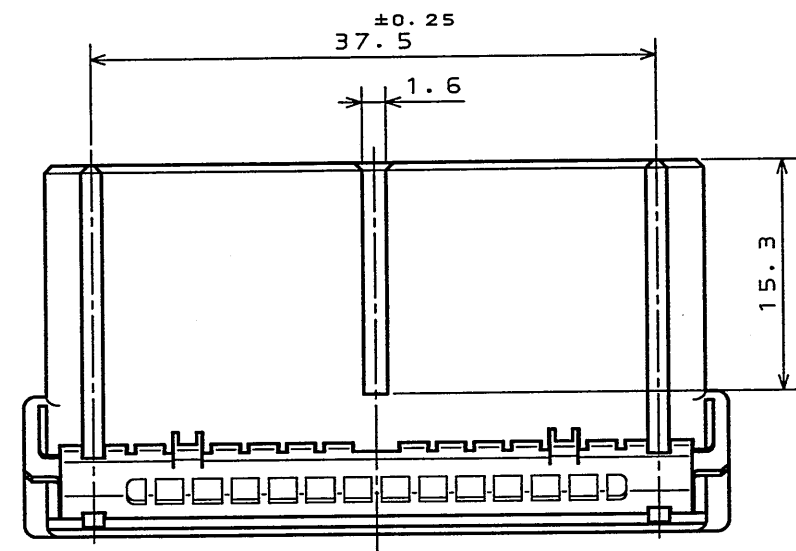

REFERENCE  
(参考)

- 注1. 金型マークを浮き出す。      △ NOTE 1. MOLD CAVITY DESIGNATOR APPEARS IN RAISED LETTERS.
- △2. 社標を浮き出す。              △2. COMPANY LOGO "JAE" APPEARS IN RAISED LETTERS.
- △3. 端子No. を浮き出す。         △△3. POSITION NO. APPEARS IN RAISED LETTERS.
- △△4. 本形状は端子認識マークである。      △4. THE SHAPE IS IDENTIFICATION MARK OF CONTACT NUMBER.