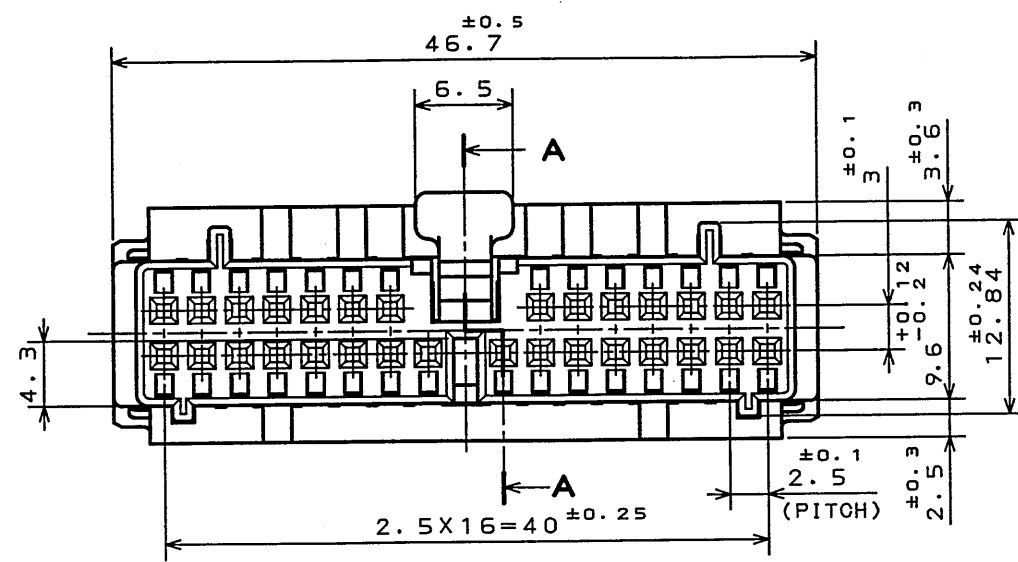

REFERENCE  
(参考)

- 注1. 金型マークを浮き出す。      △ NOTE 1. MOLD CAVITY DESIGNATOR APPEARS IN RAISED LETTERS.
- △2. 社標を浮き出す。              △2. COMPANY LOGO "JAE" APPEARS IN RAISED LETTERS.
- △3. 端子No. を浮き出す。         △△3. POSITION NO. APPEARS IN RAISED LETTERS.
- △△4. 本形状は端子認識マークである。      △4. THE SHAPE IS IDENTIFICATION MARK OF CONTACT NUMBER.