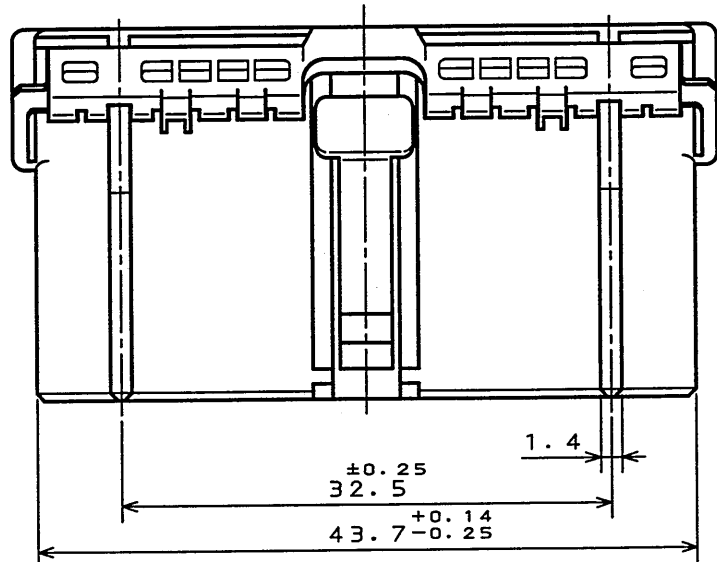

REFERENCE  
(参考)

- 注1. 金型マークを浮き出す。      △ NOTE 1. MOLD CAVITY DESIGNATOR APPEARS IN RAISED LETTERS.
- △2. 社標を浮き出す。              △2. COMPANY LOGO "JAE" APPEARS IN RAISED LETTERS.
- △3. 端子No. を浮き出す。         △△3. POSITION NO. APPEARS IN RAISED LETTERS.
- △△4. 本形状は端子認識マークである。      △4. THE SHAPE IS IDENTIFICATION MARK OF CONTACT NUMBER.