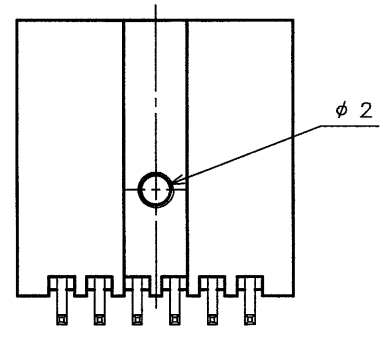

SJ023247  
( 図面番号 ) ( DRAWING NO. )

版数 REV.	年月日 DATE	DCN NO.	変更内容 DESCRIPTION	製図 DR.	担当 CHK.	査閲 APPD.	承認 APPD.
2	23.Aug.2002	50517	ADDED P.C.B. HOLE PATTERNS AND REDRAWN		S.HARA		Y.HAYASHI
3	30.Sep.2002	50716	CHANGED TO BILINGUAL		S.HARA	<i>T. Ichimori</i>	<i>Y. Hayashi</i>

P.C.B. HOLE PATTERNS (REF.)  
P.C.B. THICKNESS t1.6

- NOTE1. TOOLING MARK APPEARES IN RAISED LETTERS.  
 2. COMPANY LOGO "JAE" APPEARES IN RAISED LETTERS.  
 3. MATERIAL MARK APPEARES IN RAISED LETTERS.  
 4. NO PLATING ON THE CHAMFERED ENDS OF CONTACT.