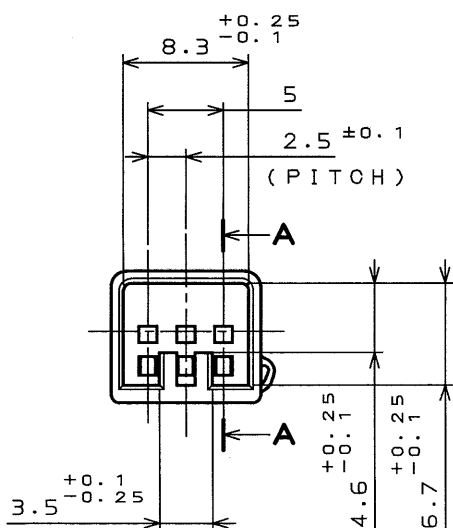

SECT. A-A
(SCALE 5:1)

- 注1.金型マークを浮き出す。
 2.社標を浮き出す。
 △ 3.端子番号は右図による。
- NOTE1.TOOLING MARK APPEARS IN RAISED LETTERS.
 2.COMPANY LOGO "JAE" APPEARS IN RAISED LETTERS.
 △ 3.THE RIGHT FIGURE SHOWED A CONTACT NUMBER.

DISASSEMBLED CONDITION OF TERMINAL(REF.)

1	PIN HOUSING	PBT	COLOR: GREEN
符号 NO.	名称 DESCRIPTION	個数 QTY.	仕上 FINISH
仕様書(SPECIFICATION)	第1版(ORIGINAL DATE)	尺数(SCALE)	備考 REMARKS
△ JACS-1309-5	7.Feb.2002	2:1	
公差(GENERAL TOLERANCE)	製図 DR.	名称(TITLE)	
寸法(DIMENSION)	担当 CHK.	Reference Only	
角度(ANGLES)	査閲 APPD.	IL-AG9-3P-S3C1	
. ±0.4	承認 APPD.	PIN HOUSING	
.X ±0.4		重量(WEIGHT)	図面番号(DRAWING NO.)
.XX ±			SJ036475
.XXX ±			版数 (REV.)
			4

DOF-0-212D(98.02)

0 10 20 30 40 50 60 70 80 90 100

CDS-01-110-10558
A3
SIZE

X-ON Electronics

Largest Supplier of Electrical and Electronic Components

Click to view similar products for [Automotive Connectors](#) category: