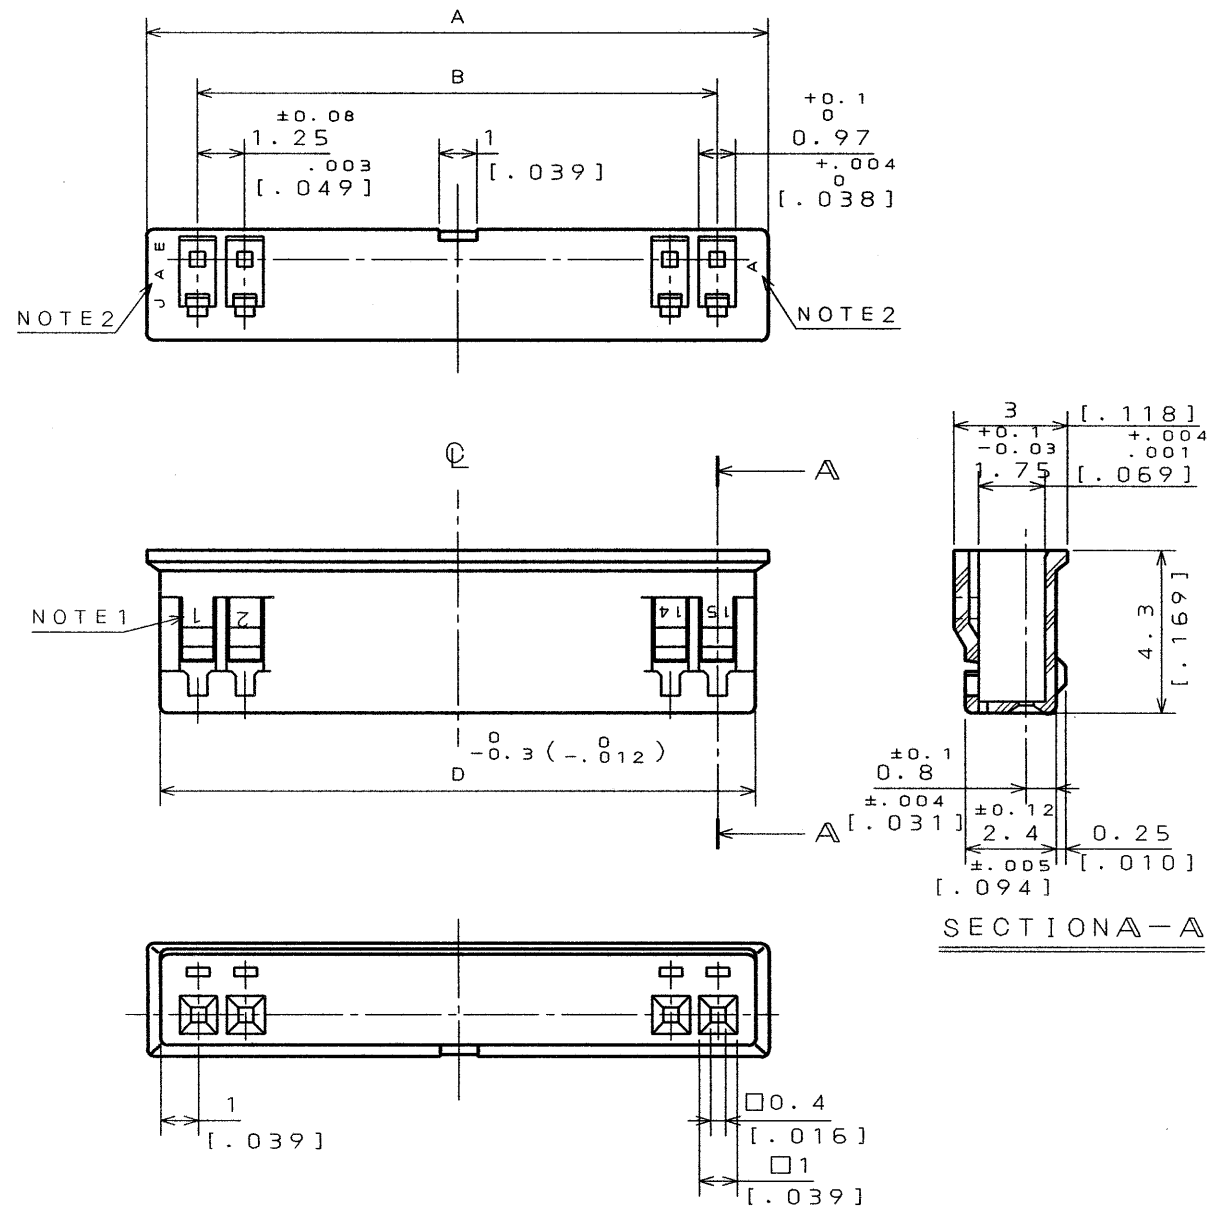

SJ021770-E

DWG. NO.

SYM.	DCN NO.	DESCRIPTION	DATE	DRAWN	CHECKED	APP'D	APP'D
2	32584	CHANGED IDENTIFICATION, OTHER	1. OCT. 93				

IDENTIFICATION

IL-Z-**-S-S125C3-*

TABLE 1

PART NO.	NO. OF CONTACT	A ±0.25 [.010]	B ±0.15 [.006]	D -0.3 (-.012)
IL-Z-2S-S125C3-*	2	3.95 [.156]	1.25 [.049]	3.25 [.128]
3	3	5.2 [.205]	2.5 [.098]	4.5 [.177]
4	4	6.45 [.254]	3.75 [.148]	5.75 [.226]
5	5	7.7 [.303]	5 [.197]	7 [.276]
6	6	8.95 [.352]	6.25 [.246]	8.25 [.325]
7	7	10.2 [.402]	7.5 [.295]	9.5 [.374]
8	8	11.45 [.451]	8.75 [.344]	10.75 [.423]
9	9	12.7 [.500]	10 [.394]	12 [.472]
10	10	13.95 [.549]	11.25 [.443]	13.25 [.522]
11	11	15.2 [.598]	12.5 [.492]	14.5 [.571]
12	12	16.45 [.648]	13.75 [.541]	15.75 [.620]
13	13	17.7 [.697]	15 [.590]	17 [.669]
14	14	18.95 [.746]	16.25 [.640]	18.25 [.718]
IL-Z-15S-S125C3-*	15	20.2 [.795]	17.5 [.689]	19.5 [.768]

NOTE1. CONTACT NO. (1~N) APPEARS IN RAISED LETTERS.
NOTE2. COMPANY LOGO "JAE" AND CAVITY NO. APPEARS IN RAISED LETTERS.

DIMENSIONS ARE IN MILLIMETERS
TOLERANCES ON: (INCHES)

DIMENSION	ANGLES
• ±0.3	X° ±
•X ±0.012	X°X ±
•XX ±0.008	
•XXX ±0.004	CONCENTRICITY WITHIN T.I.R.

ITEM	DESCRIPTION	Q'TY	MATERIAL	FINISH	REMARKS
	REFERENCE DOCUMENT	DATE	JAE-CONNECTOR.COM		
		6 JUL. '90	Reference		
	MATERIAL	DRAWN	JAE		
	GLASS FILLED 6-6NY	E. MURANO	MUSASHINO, AKISHIMA-SHI TOKYO, JAPAN		
	TREATMENT	CHECKED	DWG. NO.		
		1. IGARASHI	SJ021770-E		
	FINISH	APP'D	SERIES		
			IL-Z		