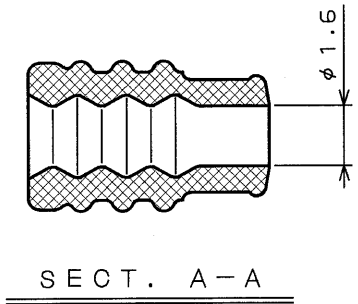

NOTE 1. APPLICABLE INSULATION DIAMETER  $\phi$  1.8 TO  $\phi$  2.2mm.  
 注1. 適合被覆外径  $\phi$  1.8 ~  $\phi$  2.2 未満

JAE Connector Div. Proprietary. Copyright © Japan Aviation Electronics Industry, Ltd. DCF-0-211D(98.02)