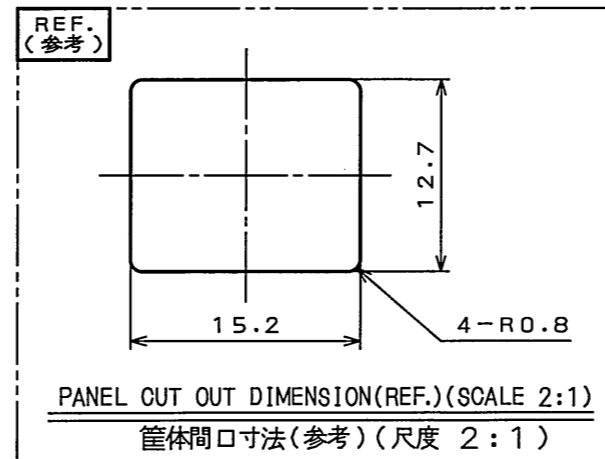

SECT. A-A  
(SCALE 2:1)

- NOTE 1. RECOMMENDED SCREW IS JIS B 1122 M3 TAPPING SCREW 20GRADE. 6mm LENGTH.  
 2. APPLICABLE PRINTED CIRCUIT BOARD: THICKNESS 1.6mm.  
 3. TERMINAL NUMBER OF THE CONNECTOR IS SHOWN IN RIGHT FIGURE.  
 注 1. 推奨取り付ネジ: JIS B 1122 M3X6 タッピンネジ 2種.  
 2. 適用プリント基板: 板厚 1.6mm.  
 3. コネクタの端子番号は右図による.