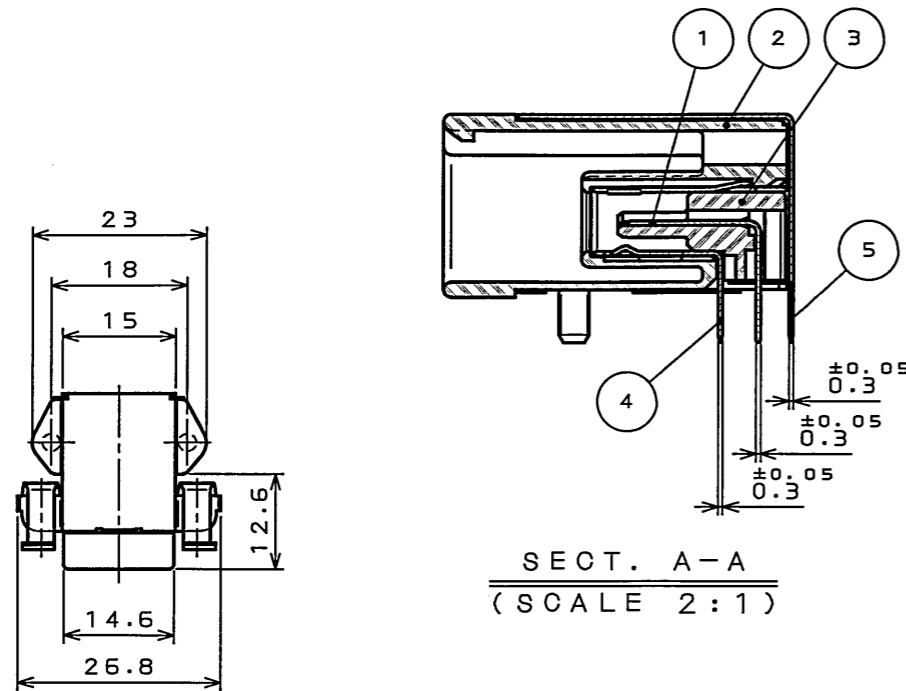

SECT. A-A  
(SCALE 2:1)

- NOTE 1. RECOMMENDED SCREW IS JIS B 1122 M3 TAPPING SCREW 20GRADE. 6mm LENGTH.  
 2. APPLICABLE PRINTED CIRCUIT BOARD: THICKNESS 1.6mm.  
 3. TERMINAL NUMBER OF THE CONNECTOR IS SHOWN IN RIGHT FIGURE.  
 注 1. 推奨取り付ネジ: JIS B 1122 M3X6 タッピンネジ 2種.  
 2. 適用プリント基板: 板厚 1.6mm.  
 3. コネクタの端子番号は右図による.