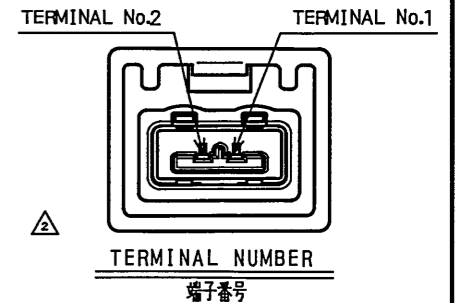

SECT. A-A  
(SCALE 2:1)

- NOTE 1. RECOMMENDED SCREW IS JIS B 1122 M3 TAPPING SCREW 20GRADE. 6mm LENGTH.  
 2. APPLICABLE PRINTED CIRCUIT BOARD: THICKNESS 1.6mm.  
 3. TERMINAL NUMBER OF THE CONNECTOR IS SHOWN IN RIGHT FIGURE.  
 注 1. 推奨取り付ネジ: JIS B 1122 M3X6 タッピンネジ 2種.  
 2. 適用プリント基板: 板厚 1.6mm.  
 3. コネクタの端子番号は右図による.