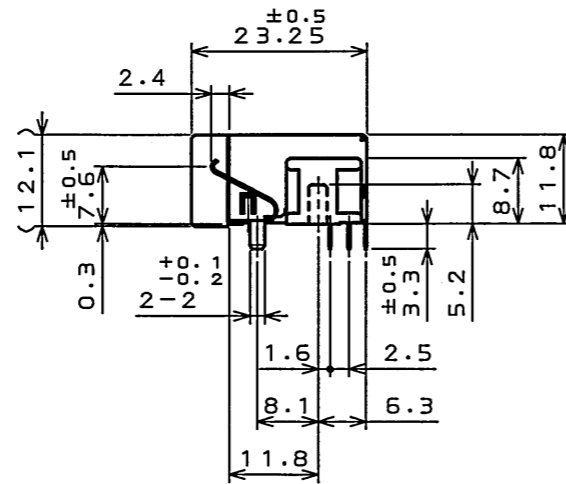

SECT. A-A  
(SCALE 2:1)

- NOTE 1. RECOMMENDED SCREW IS JIS B 1122 M3 TAPPING SCREW 20GRADE. 6mm LENGTH.  
 2. APPLICABLE PRINTED CIRCUIT BOARD: THICKNESS 1.6mm.  
 3. TERMINAL NUMBER OF THE CONNECTOR IS SHOWN IN RIGHT FIGURE.  
 注 1. 推奨取り付ネジ: JIS B 1122 M3X6 タッピンネジ 2種.  
 2. 適用プリント基板: 板厚 1.6mm.  
 3. コネクタの端子番号は右図による.