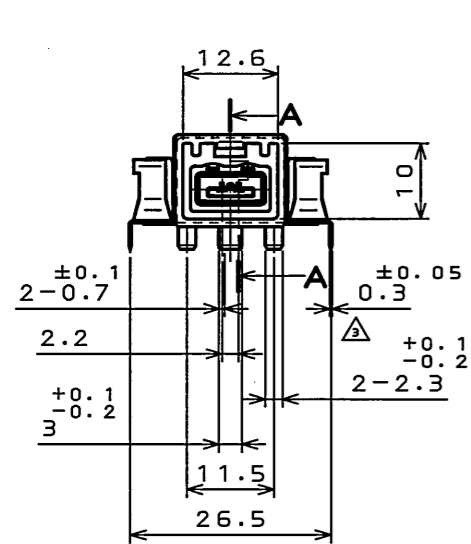

SECT. A-A  
(SCALE 2:1)

- NOTE 1. RECOMMENDED SCREW IS JIS B 1122 M3 TAPPING SCREW 20GRADE. 6mm LENGTH.  
 2. APPLICABLE PRINTED CIRCUIT BOARD: THICKNESS 1.6mm.  
 3. TERMINAL NUMBER OF THE CONNECTOR IS SHOWN IN RIGHT FIGURE.  
 注 1. 推奨取り付ネジ: JIS B 1122 M3X6 タッピンネジ 2種.  
 2. 適用プリント基板: 板厚 1.6mm.  
 3. コネクタの端子番号は右図による.