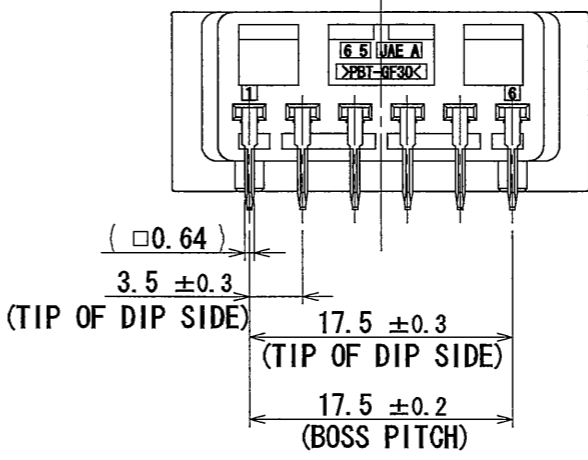

3	HEADER SEAL	1	SILICONE RUBBER $\Delta 3$	—	COLOR : BLUE
2	HEADER CONTACT	6	BRASS	TIN PLATING OVER NICKEL	—
1	HEADER HOUSING	1	30% GF PBT	—	COLOR : BLACK

符号 NO.	名称 DESCRIPTION	個数 QTY.	材料 MATERIAL	仕上 FINISH	備考 REMARKS
仕様書 (SPECIFICATION) JACS-10389					
第1版 (ORIGINAL DATE) 12/JUL/2007					
尺度 (SCALE) 2:1					
シリーズ (SERIES) MX44					
名称 (TITLE) MX44006NF1 (MX44-6P HEADER ASS'Y)					
製図 DR. T. MORITA					
担当 CHK. Y. NAKAMURA					
査閲 APPD. —					
承認 APPD. T. TOTANI					
質量 (MASS)					
図面番号 (DRAWING NO.) SJ107056					

DCF-C-212F (05.08)

S/W

SIZE A3
版数 (REV.) 6

X-ON Electronics

Largest Supplier of Electrical and Electronic Components

Click to view similar products for [Automotive Connectors](#) category:

Click to view products by [JAE](#) manufacturer: