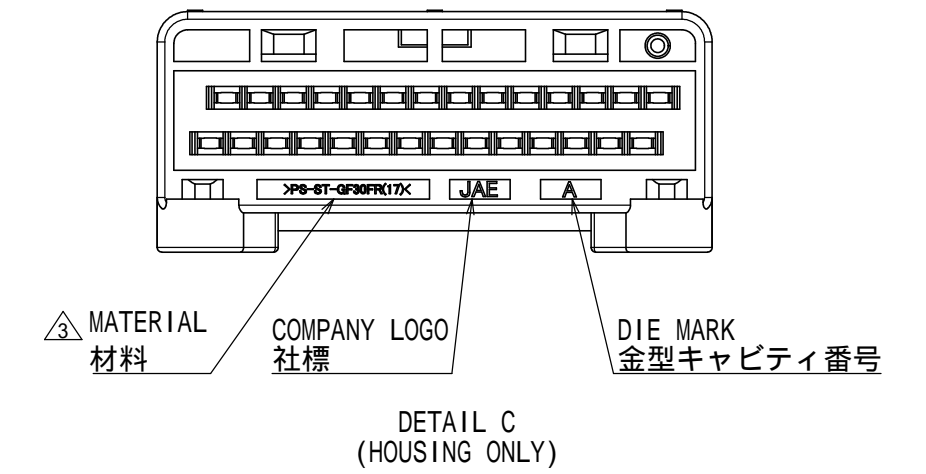

版数 VER.	年月日 DATE	図 NO.	変更内容 DESCRIPTION	製 DR.	担 CHK.	査 APPD.	承 APPD.

NOTE 1. FEMALE-COUNTERPART CONNECTOR : MX84B028SF1(SJ120414)
 2. APPLICABLE SCREW : JIS B 1122 CROSS RECESSED HEAD TAPPING SCREW M3×6 , CLASS 2 (TYPE B)
 3. THIS ITEM'S MOLDING MATERIAL IS UL94 V-0 FLAMMABILITY STANDARD.