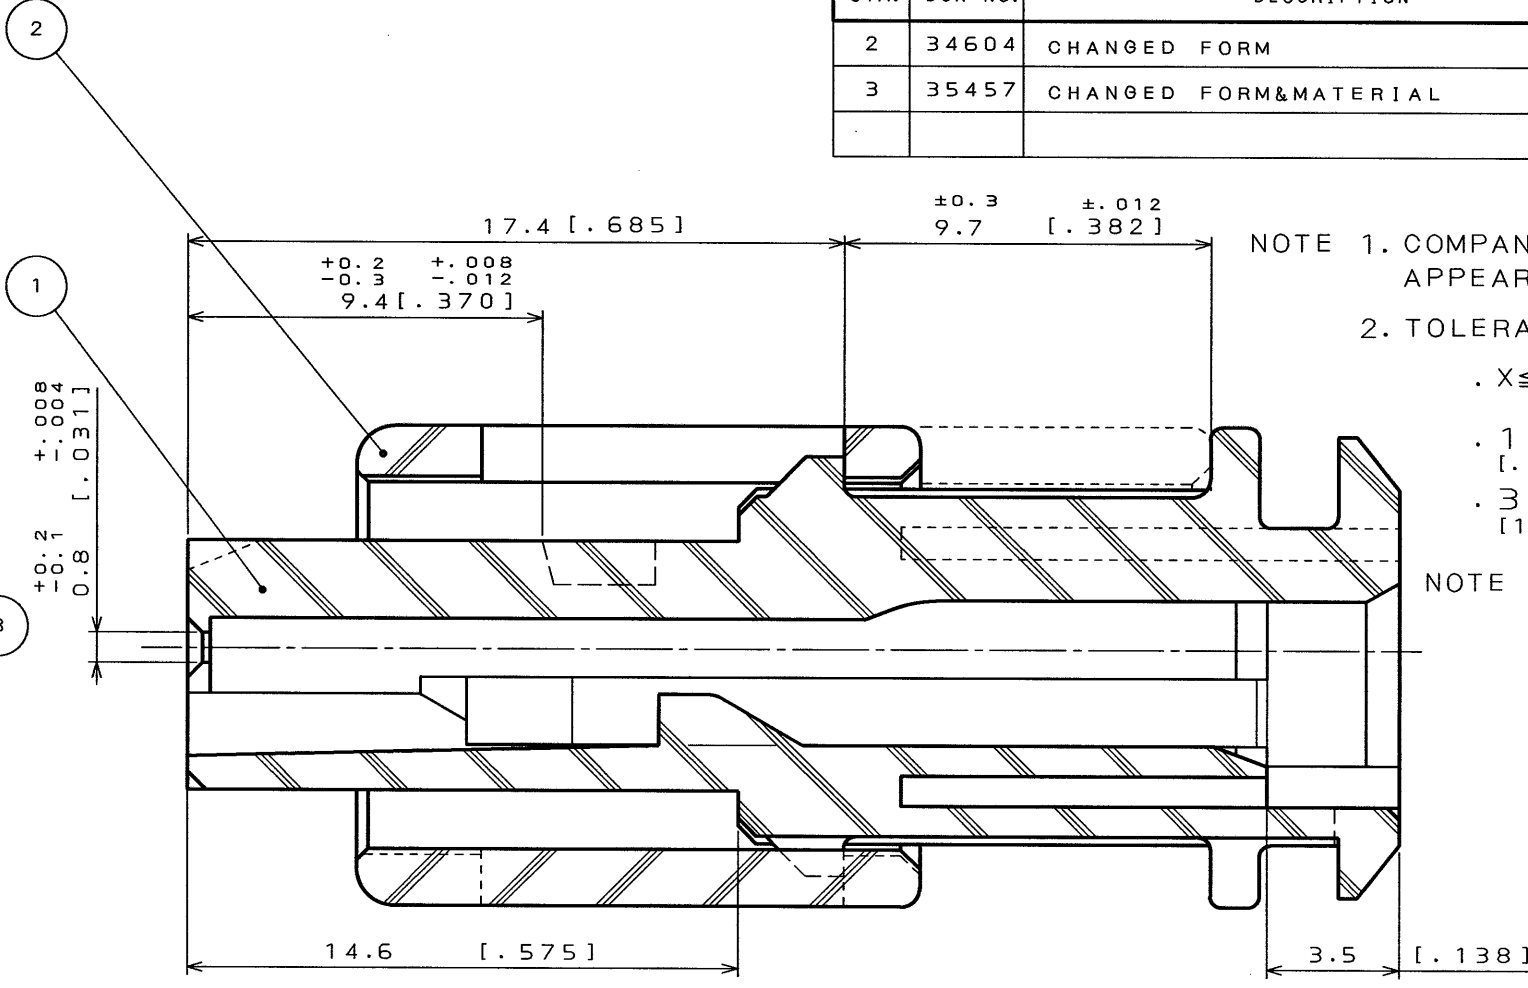

SYM.	DCN NO.	DESCRIPTION	DATE	DRAWN	CHECKED	APP'D	APP'D
2	34604	CHANGED FORM	27. Sep '94		SHINMYO	T. TOTANI	H. FUJINO
3	35457	CHANGED FORM&MATERIAL	17. Feb '95		SHINMYO		I. Imori

NOTE 1. COMPANY LOGO "JAE" & TOOLING MARK APPEARS IN RAISED LETTERS OR RELIEF.

2. TOLERANCES (DIMENSION:X)

.X ≤ 10	: ±0.2
[.394]	[±.008]
.10 < X ≤ 30	: ±0.5
[.394] [1.181]	[.020]
.30 < X ≤ 100	: ±1
[1.181] [3.937]	[.039]

NOTE 3. IT WILL BE NOT MATTER WHETHER THIS MARK IS LOCATED AT THE RIGHT SIDE OR THE LEFT SIDE OF THE CENTER

SECTION A-A
(SCALE 5/1)

SPECIAL CONTROL ITEM
MX9