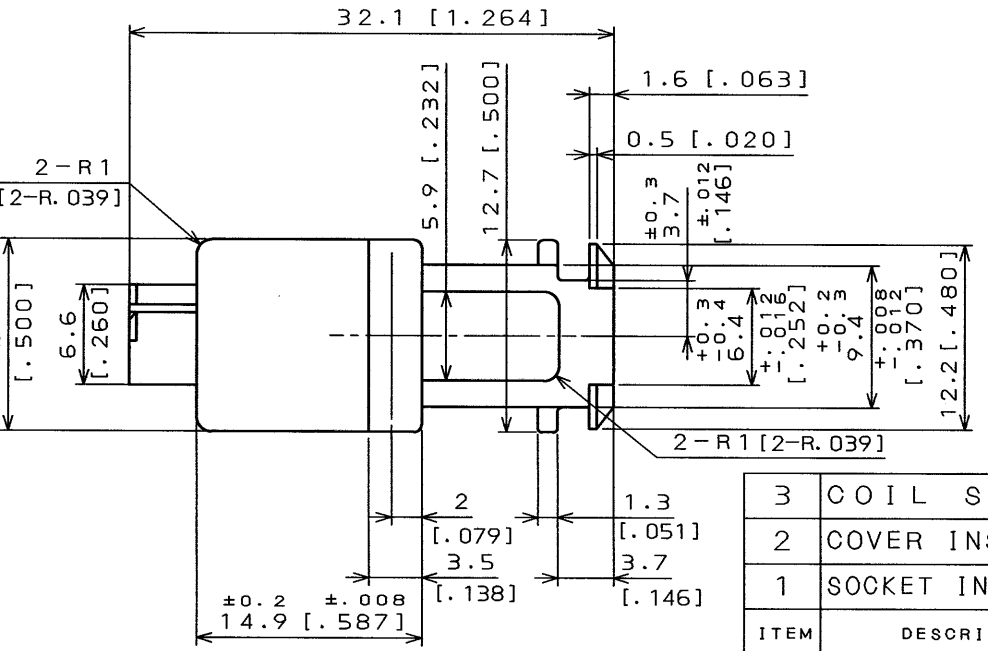

2. TOLERANCES (DIMENSION:X)

.X ≤ 10	: ±0.2
[.394]	[±.008]
.10 < X ≤ 30	: ±0.5
[.394] [1.181]	[.020]
.30 < X ≤ 100	: ±1
[1.181] [3.937]	[.039]

NOTE 3. IT WILL BE NOT MATTER WHETHER THIS MARK IS LOCATED AT THE RIGHT SIDE OR THE LEFT SIDE OF THE CENTER

SECTION A-A
(SCALE 5/1)

SPECIAL CONTROL ITEM
MX9

ITEM	DESCRIPTION	Q'TY	MATERIAL	FINISH	REMARKS
3	COIL SPRING	2	SUS304		
2	COVER INSULATOR	1	GLASS FILLED PBT	△	COLOR:YELLOW
1	SOCKET INSULATOR	1	PBT		COLOR:YELLOW

DIMENSIONS ARE IN MILLIMETERS
TOLERANCES ON: (INCHES)

DIMENSION	ANGLES
. ±	X° ±
.X ±	X°X ±
.XX ±	CONCENTRICITY
.XXX ±	WITHIN T.I.R.

DCF-116A

CDS94-110-10178

SIZE A3

X-ON Electronics

Largest Supplier of Electrical and Electronic Components