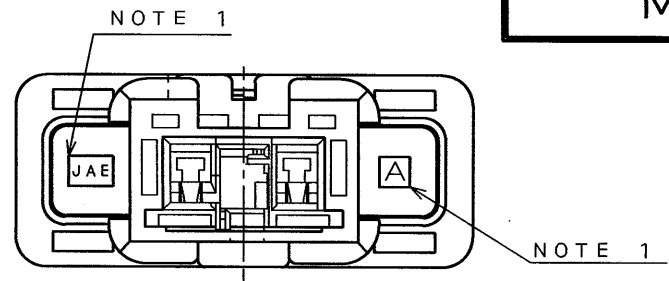

2. TOLERANCES (DIMENSION:X)

.X ≤ 10	: ±0.2
[.394]	[±.008]
.10 < X ≤ 30	: ±0.5
[.394] [1.181]	[.020]
.30 < X ≤ 100	: ±1
[1.181] [3.937]	[.039]

NOTE 3. IT WILL BE NOT MATTER WHETHER THIS MARK IS LOCATED AT THE RIGHT SIDE OR THE LEFT SIDE OF THE CENTER

SECTION A-A
(SCALE 5/1)

SPECIAL CONTROL ITEM
MX9

ITEM	DESCRIPTION	Q'TY	MATERIAL	FINISH	REMARKS
3	COIL SPRING	2	SUS304		
2	COVER INSULATOR	1	GLASS FILLED PBT	△	COLOR:YELLOW
1	SOCKET INSULATOR	1	PBT		COLOR:YELLOW

DIMENSIONS ARE IN MILLIMETERS
TOLERANCES ON: (INCHES)

DIMENSION	ANGLES
. ±	X° ±
.X ±	X°X ±
.XX ±	CONCENTRICITY
.XXX ±	WITHIN T.I.R.

DCF-116A

CDS94-110-10178

SIZE A3

X-ON Electronics

Largest Supplier of Electrical and Electronic Components