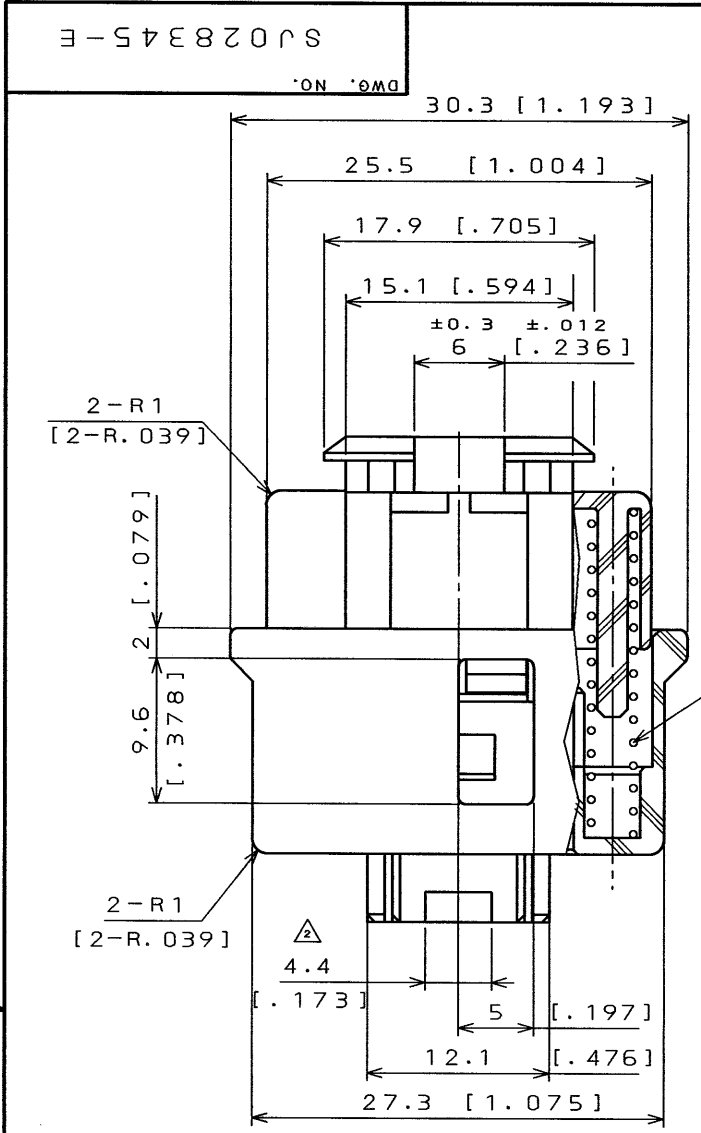

SYM.	DCN NO.	DESCRIPTION	DATE	DRAWN	CHECKED	APP'D	APP'D
2	34604	CHANGED FORM	27. Sep '94		SHINMYO	T. TOTANI	H. FUJINO
3	35457	CHANGED FORM&MATERIAL	17. Feb '95		SHINMYO		I. Imori

NOTE 1. COMPANY LOGO "JAE" & TOOLING MARK APPEARS IN RAISED LETTERS OR RELIEF.

2. TOLERANCES (DIMENSION:X)

.X ≤ 10	: ±0.2
[.394]	[±.008]
.10 < X ≤ 30	: ±0.5
[.394] [1.181]	[.020]
.30 < X ≤ 100	: ±1
[1.181] [3.937]	[.039]

NOTE 3. IT WILL BE NOT MATTER WHETHER THIS MARK IS LOCATED AT THE RIGHT SIDE OR THE LEFT SIDE OF THE CENTER

SECTION A-A
(SCALE 5/1)

SPECIAL CONTROL ITEM
MX9

ITEM	DESCRIPTION	Q'TY	MATERIAL	FINISH	REMARKS
3	COIL SPRING	2	SUS304		
2	COVER INSULATOR	1	GLASS FILLED PBT	△	COLOR:YELLOW
1	SOCKET INSULATOR	1	PBT		COLOR:YELLOW

DIMENSIONS ARE IN MILLIMETERS
TOLERANCES ON: (INCHES)

DIMENSION	ANGLES
. ±	X° ±
.X ±	X°X ±
.XX ±	CONCENTRICITY
.XXX ±	WITHIN T.I.R.

DCF-116A

CDS94-110-10178

SIZE A3

X-ON Electronics

Largest Supplier of Electrical and Electronic Components