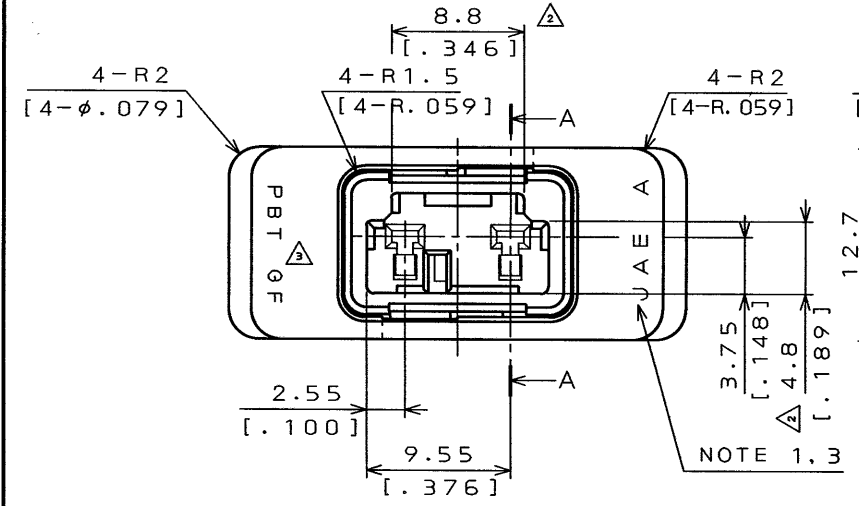

2. TOLERANCES (DIMENSION:X)

.X ≤ 10	: ±0.2
[.394]	[±.008]
.10 < X ≤ 30	: ±0.5
[.394] [1.181]	[.020]
.30 < X ≤ 100	: ±1
[1.181] [3.937]	[.039]

NOTE 3. IT WILL BE NOT MATTER WHETHER THIS MARK IS LOCATED AT THE RIGHT SIDE OR THE LEFT SIDE OF THE CENTER

SECTION A-A
(SCALE 5/1)

SPECIAL CONTROL ITEM
MX9

ITEM	DESCRIPTION	Q'TY	MATERIAL	FINISH	REMARKS
3	COIL SPRING	2	SUS304		
2	COVER INSULATOR	1	GLASS FILLED PBT	△	COLOR:YELLOW
1	SOCKET INSULATOR	1	PBT		COLOR:YELLOW

REFERENCE DOCUMENT	DATE 23. May. '94	SCALE 1/1	WT.	JAE-CONNECTOR.COM Reference Only
MATERIAL	DRAWN M. OOWA	TITLE MX9-2SC		MUSASHINO, AKISHIMA-SHI TOKYO, JAPAN
TREATMENT	CHECKED SHINMYO	APP'D		
FINISH	APP'D I. IMORI	SERIES MX9	DWG. NO. SJ028345-E	

DIMENSIONS ARE IN MILLIMETERS
TOLERANCES ON: (INCHES)

DIMENSION	ANGLES
. ±	X° ±
.X ±	X°X ±
.XX ±	CONCENTRICITY
.XXX ±	WITHIN T.I.R.

DCF-116A

CDS94-110-10178

SIZE A3

X-ON Electronics

Largest Supplier of Electrical and Electronic Components