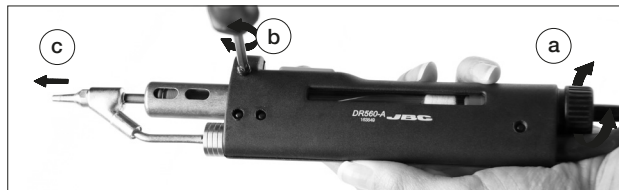

1. Removing

Loosen the deposit lid (a), remove the screw (b) and withdraw the heating element (c).

Recommended: Remove the lid in a vertical position and follow the cleaning guidelines in the tool and station manuals.