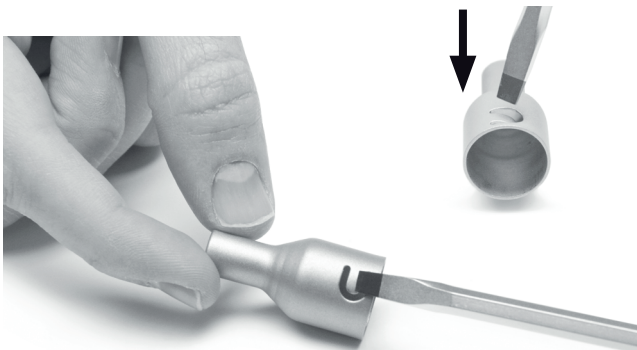

Maintenance

In case of misalignment of the nozzle with the JT-TA heater:

1. Bend down the nozzle tab with a screwdriver or flat nosed pliers.