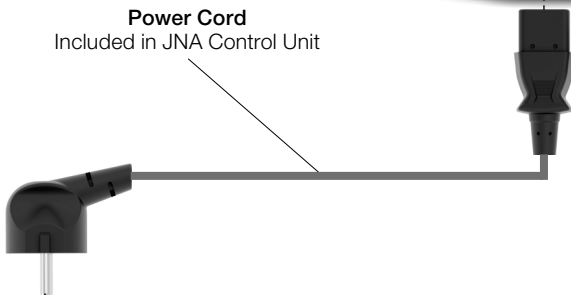

Power Cord
Included in JNA Control Unit