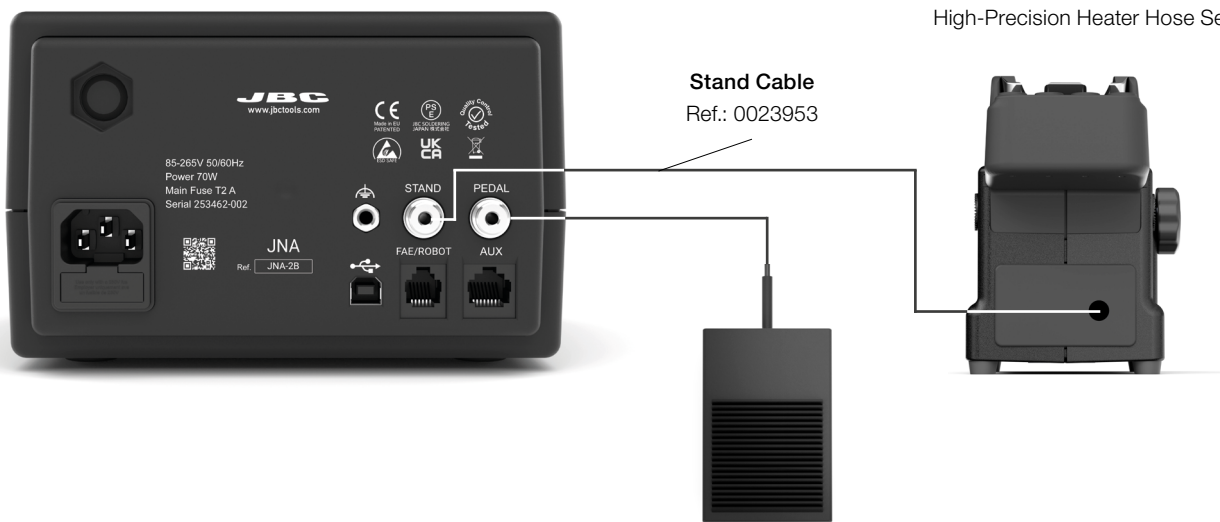

JNA
High-Precision Hot Air Control Unit

NAS
Stand for NH
High-Precision Heater Hose Set

Stand Cable
Ref.: 0023953

P405
Pedal

* Not included, sold separately.