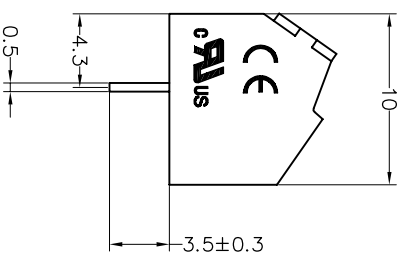

SPECIFICATIONS

Rated(额定参数): 300V,10A
 Dielectric strength(抗电强度): AC1250V/1 Minute
 Insulation Resistance(绝缘电阻):1000MΩ Min
 Contact Resistance(接触电阻):20mΩ Max
 Screw Torque(扭矩): 0.2Nm (1.77Lb.in)
 Wire Range(线径):26~16AWG
 Strip length(剥线长度):4~5mm
 Temp. range(操作温度): -40℃~+105℃
 MAX Soldering(瞬时温度):+250°C,5s

Housing Material(塑件): PA66 (UL94 V-0)
 Contact(端子): Brass, Tin plating(黄铜镀锡)
 Wire protector(弹片): Brass(黄铜), Ni plating(镍鍍)
 Screw (螺丝): M2.0, Steel, Zinc plating(钢,镀锌)

PITCH RANGE IN MM	NOMINAL DIMENSION RANGE IN MM				
	OVER TO	OVER TO	OVER TO	OVER TO	OVER TO
±0.10	6	10	30	60	100
±0.15	10	24	30	60	150
±0.25			±0.30	±0.50	±0.70
			±0.30	±0.50	±1.00

Ordering Information

JL 102 - 350 XX G 0 1

Pitch 350=3.5PPH
 No.of pins 2P,3P,4P~18P
 Housing Color
 B=Black
 G=Green
 U=Blue
 R=Red
 W=White
 Y=Yellow
 O=Orange
 E=Grey
 Packing

Recommended P.C.B Layout(Top Side)