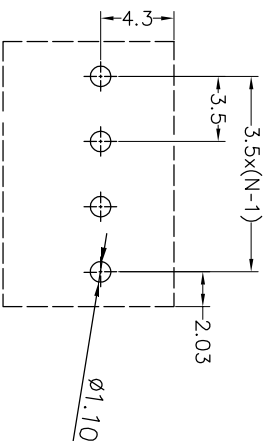

SPECIFICATIONS

Rated(额定参数): 300V,10A
 Dielectric strength(抗电强度): AC1250V/1 Minute
 Insulation Resistance(绝缘电阻):1000MΩ Min
 Contact Resistance(接触电阻):20mΩ Max
 Screw Torque(扭矩): 0.2Nm (1.77Lb.in)
 Wire Range(线径):26~16AWG
 Strip length(剥线长度):4~5mm
 Temp. range(操作温度): -40℃~+105℃
 MAX Soldering(瞬时温度):+250°C,5s

Housing Material(塑件): PA66 (UL94 V-0)
 Contact(端子): Brass, Tin plating(黄铜镀锡)
 Wire protector(弹片): Brass(黄铜), Ni plating(镍鍍)
 Screw (螺丝): M2.0, Steel, Zinc plating(钢,镀锌)

PITCH RANGE IN MM	NOMINAL DIMENSION RANGE IN MM				
	OVER TO	OVER TO	OVER TO	OVER TO	OVER TO
±0.10	6	10	30	60	100
±0.15	10	24	30	60	150
±0.25			±0.30	±0.50	±0.70
			±0.30	±0.50	±1.00

Ordering Information

JL 102 - 350 XX G 0 1

Pitch 350=3.5PPH
 No.of pins 2P,3P,4P~18P
 Housing Color
 B=Black
 G=Green
 U=Blue
 R=Red
 W=White
 Y=Yellow
 O=Orange
 E=Grey
 Packing

Recommended P.C.B Layout(Top Side)

DRAW	SHUANGPING ZHENG		SCALE	FIT	东莞市锦凌电子有限公司 DONGGUAN JINLING ELECTRONIC CO.,LTD	
	CHECK	LICHAO LIU	UNIT	mm		
APPROVE	YONGLIANG GAO		SIZE	A4	PART NO.	JL102-350XXG01
			SHEET	1/1	TITLE:	JL102-3.5-XXP螺钉式/PA66/绿色
			PROJ.			