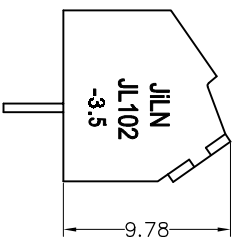

SPECIFICATIONS

Rated(额定参数): 300V,10A
 Dielectric strength(抗电强度): AC1250V/1 Minute
 Insulation Resistance(绝缘电阻):1000MΩ Min
 Contact Resistance(接触电阻):20mΩ Max
 Screw Torque(扭矩): 0.2Nm (1.77Lb.in)
 Wire Range(线径):26~16AWG
 Strip length(剥线长度):4~5mm
 Temp. range(操作温度): -40℃~+105℃
 MAX Soldering(瞬时温度):+250°C,5s

Housing Material(塑件): PA66 (UL94 V-0)
 Contact(端子): Brass, Tin plating(黄铜镀锡)
 Wire protector(弹片): Brass(黄铜), Ni plating(镍鍍)
 Screw (螺丝): M2.0, Steel, Zinc plating(钢,镀锌)

PITCH RANGE IN MM	NOMINAL DIMENSION RANGE IN MM				
	OVER TO	OVER TO	OVER TO	OVER TO	OVER TO
±0.10	6	10	30	60	100
±0.15	10	24	30	60	150
±0.25			±0.30	±0.50	±0.70
			±0.30	±0.50	±1.00

Ordering Information

JL 102 - 350 XX G 0 1

Pitch 350=3.5PPH
 No.of pins 2P,3P,4P~18P
 Housing Color
 B=Black
 G=Green
 U=Blue
 R=Red
 W=White
 Y=Yellow
 O=Orange
 E=Grey
 Packing

Recommended P.C.B Layout(Top Side)

DRAW	SHUANGPING ZHENG		SCALE	FIT	东莞市锦凌电子有限公司 DONGGUAN JINLING ELECTRONIC CO.,LTD	
	CHECK	LICHAO LIU	UNIT	mm		
APPROVE	YONGLIANG GAO		SIZE	A4	PART NO.	JL102-350XXG01
			SHEET	1/1	TITLE:	JL102-3.5-XXP螺钉式/PA66/绿色
			PROJ.			