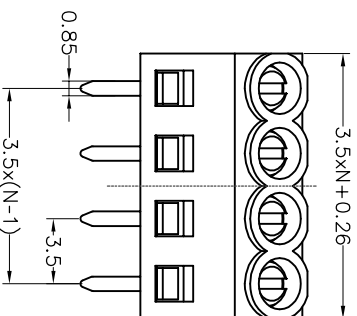

SPECIFICATIONS

Rated(额定参数): 300V,10A
 Dielectric strength(抗电强度): AC1250V/1 Minute
 Insulation Resistance(绝缘电阻):1000MΩ Min
 Contact Resistance(接触电阻):20mΩ Max
 Screw Torque(扭矩): 0.2Nm (1.77Lb.in)
 Wire Range(线径):26~16AWG
 Strip length(剥线长度):4~5mm
 Temp. range(操作温度): -40℃~+105℃
 MAX Soldering(瞬时温度):+250°C,5s

Housing Material(塑件): PA66 (UL94 V-0)
 Contact(端子): Brass, Tin plating(黄铜镀锡)
 Wire protector(弹片): Brass(黄铜), Ni plating(镍鍍)
 Screw (螺丝): M2.0, Steel, Zinc plating(钢,镀锌)

PITCH RANGE IN MM	NOMINAL DIMENSION RANGE IN MM				
	OVER TO	OVER TO	OVER TO	OVER TO	OVER TO
±0.10	6	10	30	60	100
±0.15	10	24	30	60	150
±0.25			±0.30	±0.50	±0.70
			±0.30	±0.50	±1.00

Ordering Information

JL 102 - 350 XX G 0 1

Pitch 350=3.5PPH
 No.of pins 2P,3P,4P~18P
 Housing Color
 B=Black
 G=Green
 U=Blue
 R=Red
 W=White
 Y=Yellow
 O=Orange
 E=Grey
 Packing

Recommended P.C.B Layout(Top Side)

DRAW	SHUANGPING ZHENG		SCALE	FIT	东莞市锦凌电子有限公司 DONGGUAN JINLING ELECTRONIC CO.,LTD	
	CHECK	LICHAO LIU	UNIT	mm		
APPROVE	YONGLIANG GAO		SIZE	A4	PART NO.	JL102-350XXG01
			SHEET	1/1	TITLE:	JL102-3.5-XXP螺钉式/PA66/绿色
			PROJ.			