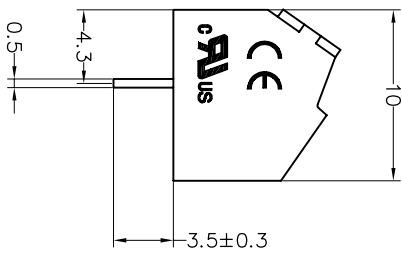

SPECIFICATIONS

Rated(额定参数): 300V,10A
 Dielectric strength(抗电强度): AC1250V/1 Minute
 Insulation Resistance(绝缘电阻):1000MΩ Min
 Contact Resistance(接触电阻):20mΩ Max
 Screw Torque(扭矩): 0.2Nm (1.77Lb.in)
 Wire Range(线径):26~16AWG
 Strip length(剥线长度):4~5mm
 Temp. range(操作温度): -40℃~+105℃
 MAX Soldering(瞬时温度):+250℃,5s

Housing Material(塑件): PA66 (UL94 V-0)
 Contact(端子): Brass, Tin plating(黄铜镀锡)
 Wire protector(弹片): Brass(黄铜), Ni plating(镍鍍)
 Screw (螺丝): M2.0, Steel, Zinc plating(钢,镀锌)

PITCH RANGE IN MM	NOMINAL DIMENSION RANGE IN MM					
	OVER TO	OVER TO	OVER TO	OVER TO	OVER TO	OVER TO
±0.10	6	10	30	60	100	150
±0.15	10	24	30	60	100	150
±0.25	±0.25	±0.30	±0.30	±0.50	±0.70	±1.00

Ordering Information

JL 102 - 350 XX G 0 1

Pitch 350=3.5PPH
 No.of pins 2P,3P,4P~18P
 Housing Color
 B=Black
 G=Green
 U=Blue
 R=Red
 W=White
 Y=Yellow
 O=Orange
 E=Grey
 Packing

Recommended P.C.B Layout(Top Side)