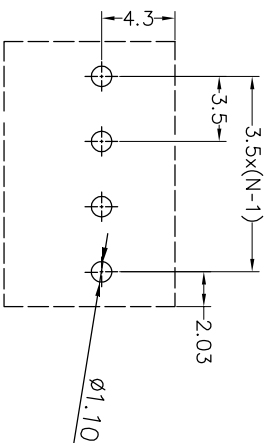

SPECIFICATIONS

Rated(额定参数): 300V,10A
 Dielectric strength(抗电强度): AC1250V/1 Minute
 Insulation Resistance(绝缘电阻):1000MΩ Min
 Contact Resistance(接触电阻):20mΩ Max
 Screw Torque(扭矩): 0.2Nm (1.77Lb.in)
 Wire Range(线径):26~16AWG
 Strip length(剥线长度):4~5mm
 Temp. range(操作温度): -40℃~+105℃
 MAX Soldering(瞬时温度):+250℃,5s

Housing Material(塑件): PA66 (UL94 V-0)
 Contact(端子): Brass, Tin plating(黄铜镀锡)
 Wire protector(弹片): Brass(黄铜), Ni plating(镍鍍)
 Screw (螺丝): M2.0, Steel, Zinc plating(钢,镀锌)

PITCH RANGE IN MM	NOMINAL DIMENSION RANGE IN MM					
	OVER TO	OVER TO	OVER TO	OVER TO	OVER TO	OVER TO
±0.10	6	10	30	60	100	150
±0.15	10	24	30	60	100	150
±0.25	±0.25	±0.30	±0.30	±0.50	±0.70	±1.00

Ordering Information

JL 102 - 350 XX G 0 1

Pitch 350=3.5PPH
 No.of pins 2P,3P,4P~18P
 Housing Color
 B=Black
 G=Green
 U=Blue
 R=Red
 W=White
 Y=Yellow
 O=Orange
 E=Grey
 Packing

Recommended P.C.B Layout(Top Side)

DRAW	SHUANGPING ZHENG		SCALE	FIT	东莞市锦凌电子有限公司 DONGGUAN JINLING ELECTRONIC CO.,LTD	
	CHECK	LICHAO LIU	UNIT	mm		
APPROVE	YONGLIANG GAO		SIZE	A4	PART NO.	JL102-350XXG01
			SHEET	1/1	TITLE:	JL102-3.5-XXP螺钉式/PA66/绿色
			PROJ.			