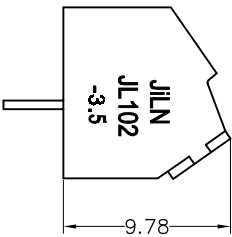

SPECIFICATIONS

Rated(额定参数): 300V,10A
 Dielectric strength(抗电强度): AC1250V/1 Minute
 Insulation Resistance(绝缘电阻):1000MΩ Min
 Contact Resistance(接触电阻):20mΩ Max
 Screw Torque(扭矩): 0.2Nm (1.77Lb.in)
 Wire Range(线径):26~16AWG
 Strip length(剥线长度):4~5mm
 Temp. range(操作温度): -40℃~+105℃
 MAX Soldering(瞬时温度):+250℃,5s

Housing Material(塑件): PA66 (UL94 V-0)
 Contact(端子): Brass, Tin plating(黄铜镀锡)
 Wire protector(弹片): Brass(黄铜), Ni plating(镍鍍)
 Screw (螺丝): M2.0, Steel, Zinc plating(钢,镀锌)

PITCH RANGE IN MM	NOMINAL DIMENSION RANGE IN MM					
	OVER TO	OVER TO	OVER TO	OVER TO	OVER TO	OVER TO
±0.10	6	10	30	60	100	150
±0.15	10	24	30	60	100	150
±0.25	±0.25	±0.30	±0.30	±0.50	±0.70	±1.00

Ordering Information

JL 102 - 350 XX G 0 1

Pitch 350=3.5PPH
 No.of pins 2P,3P,4P~18P
 Housing Color
 B=Black
 G=Green
 U=Blue
 R=Red
 W=White
 Y=Yellow
 O=Orange
 E=Grey
 Packing

Recommended P.C.B Layout(Top Side)

DRAW	SHUANGPING ZHENG		SCALE	FIT	东莞市锦凌电子有限公司 DONGGUAN JINLING ELECTRONIC CO.,LTD	
	CHECK	LICHAO LIU	UNIT	mm		
APPROVE	YONGLIANG GAO		SIZE	A4	PART NO.	JL102-350XXG01
			SHEET	1/1	TITLE:	JL102-3.5-XXP螺钉式/PA66/绿色
			PROJ.			