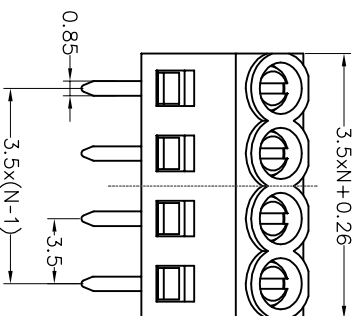

SPECIFICATIONS

Rated(额定参数): 300V,10A
 Dielectric strength(抗电强度): AC1250V/1 Minute
 Insulation Resistance(绝缘电阻):1000MΩ Min
 Contact Resistance(接触电阻):20mΩ Max
 Screw Torque(扭矩): 0.2Nm (1.77Lb.in)
 Wire Range(线径):26~16AWG
 Strip length(剥线长度):4~5mm
 Temp. range(操作温度): -40℃~+105℃
 MAX Soldering(瞬时温度):+250℃,5s

Housing Material(塑件): PA66 (UL94 V-0)
 Contact(端子): Brass, Tin plating(黄铜镀锡)
 Wire protector(弹片): Brass(黄铜), Ni plating(镍鍍)
 Screw (螺丝): M2.0, Steel, Zinc plating(钢,镀锌)

PITCH RANGE IN MM	NOMINAL DIMENSION RANGE IN MM					
	OVER TO	OVER TO	OVER TO	OVER TO	OVER TO	OVER TO
±0.10	6	10	30	60	100	150
±0.15	10	24	30	60	100	150
±0.25	±0.25	±0.30	±0.30	±0.50	±0.70	±1.00

Ordering Information

JL 102 - 350 XX G 0 1

Pitch 350=3.5PPH
 No.of pins 2P,3P,4P~18P
 Housing Color
 B=Black
 G=Green
 U=Blue
 R=Red
 W=White
 Y=Yellow
 O=Orange
 E=Grey
 Packing

Recommended P.C.B Layout(Top Side)

DRAW	SHUANGPING ZHENG		SCALE	FIT	东莞市锦凌电子有限公司 DONGGUAN JINLING ELECTRONIC CO.,LTD	
	CHECK	LICHAO LIU	UNIT	mm		
APPROVE	YONGLIANG GAO		SIZE	A4	PART NO.	JL102-350XXG01
			SHEET	1/1	TITLE:	JL102-3.5-XXP螺钉式/PA66/绿色
			PROJ.			