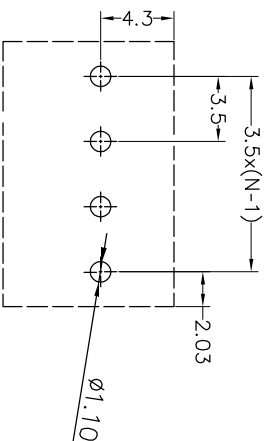

SPECIFICATIONS

Rated(额定参数): 300V,10A
 Dielectric strength(抗电强度): AC1250V/1 Minute
 Insulation Resistance(绝缘电阻):1000MΩ Min
 Contact Resistance(接触电阻):20mΩ Max
 Screw Torque(扭矩): 0.2Nm (1.77Lb.in)
 Wire Range(线径):26~16AWG
 Strip length(剥线长度):4~5mm
 Temp. range(操作温度): -40℃~+105℃
 MAX Soldering(瞬时温度):+250°C,5s

Housing Material(塑件): PA66 (UL94 V-0)
 Contact(端子): Brass, Tin plating(黄铜镀锡)
 Wire protector(弹片): Brass(黄铜), Ni plating(镍鍍)
 Screw (螺丝): M2.0, Steel, Zinc plating(钢,镀锌)

PITCH RANGE IN MM	NOMINAL DIMENSION RANGE IN MM					
	OVER TO	OVER TO	OVER TO	OVER TO	OVER TO	OVER TO
±0.10	6	10	30	60	100	150
±0.15	10	24	30	60	100	150
±0.25			±0.30	±0.30	±0.50	±0.70
						±1.00

Ordering Information

JL 102 - 350 XX G 0 1

Pitch 350=3.5PPH
 No.of pins 2P,3P,4P~18P
 Housing Color
 B=Black
 G=Green
 U=Blue
 R=Red
 W=White
 Y=Yellow
 O=Orange
 E=Grey
 Packing

Recommended P.C.B Layout(Top Side)

DRAW	SHUANGPING ZHENG		SCALE	FIT	东莞市锦凌电子有限公司 DONGGUAN JINLING ELECTRONIC CO.,LTD	
	CHECK	LICHAO LIU	UNIT	mm		
APPROVE	YONGLIANG GAO		SIZE	A4	PART NO.	JL102-350XXG01
			SHEET	1/1	TITLE:	JL102-3.5-XXP螺钉式/PA66/绿色
			PROJ.			