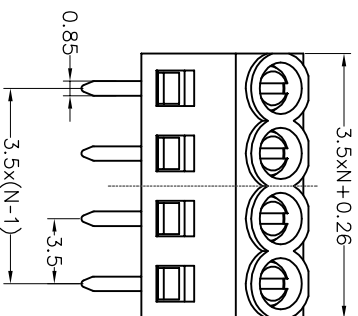

SPECIFICATIONS

Rated(额定参数): 300V,10A
 Dielectric strength(抗电强度): AC1250V/1 Minute
 Insulation Resistance(绝缘电阻):1000MΩ Min
 Contact Resistance(接触电阻):20mΩ Max
 Screw Torque(扭矩): 0.2Nm (1.77Lb.in)
 Wire Range(线径):26~16AWG
 Strip length(剥线长度):4~5mm
 Temp. range(操作温度): -40℃~+105℃
 MAX Soldering(瞬时温度):+250°C,5s

Housing Material(塑件): PA66 (UL94 V-0)
 Contact(端子): Brass, Tin plating(黄铜镀锡)
 Wire protector(弹片): Brass(黄铜), Ni plating(镍鍍)
 Screw (螺丝): M2.0, Steel, Zinc plating(钢,镀锌)

PITCH RANGE IN MM	NOMINAL DIMENSION RANGE IN MM					
	OVER TO	OVER TO	OVER TO	OVER TO	OVER TO	OVER TO
±0.10	6	10	30	60	100	150
±0.15	10	24	30	60	100	150
±0.25			±0.30	±0.30	±0.50	±0.70
						±1.00

Ordering Information

JL 102 - 350 XX G 0 1

Pitch 350=3.5PPH
 No.of pins 2P,3P,4P~18P
 Housing Color
 B=Black
 G=Green
 U=Blue
 R=Red
 W=White
 Y=Yellow
 O=Orange
 E=Grey
 Packing

Recommended P.C.B Layout(Top Side)

DRAW	SHUANGPING ZHENG		SCALE	FIT	东莞市锦凌电子有限公司 DONGGUAN JINLING ELECTRONIC CO.,LTD	
	CHECK	LICHAO LIU	UNIT	mm		
APPROVE	YONGLIANG GAO		SIZE	A4	PART NO.	JL102-350XXG01
			SHEET	1/1	TITLE:	JL102-3.5-XXP螺钉式/PA66/绿色
			PROJ.			