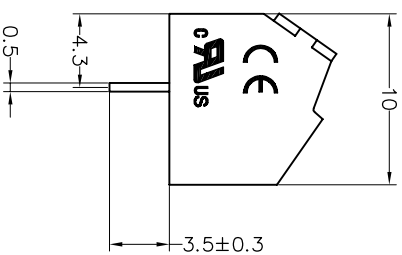

SPECIFICATIONS

Rated(额定参数): 300V,10A
 Dielectric strength(抗电强度): AC1250V/1 Minute
 Insulation Resistance(绝缘电阻):1000MΩ Min
 Contact Resistance(接触电阻):20mΩ Max
 Screw Torque(扭矩): 0.2Nm (1.77Lb.in)
 Wire Range(线径):26~16AWG
 Strip length(剥线长度):4~5mm
 Temp. range(操作温度): -40℃~+105℃
 MAX Soldering(瞬时温度):+250°C,5s

Housing Material(塑件): PA66 (UL94 V-0)
 Contact(端子): Brass, Tin plating(黄铜镀锡)
 Wire protector(弹片): Brass(黄铜), Ni plating(镍鍍)
 Screw (螺丝): M2.0, Steel, Zinc plating(钢,镀锌)

PITCH RANGE IN MM	NOMINAL DIMENSION RANGE IN MM					
	OVER TO	OVER TO	OVER TO	OVER TO	OVER TO	OVER TO
±0.10	6	10	30	60	100	150
±0.15	10	24	30	60	100	150
±0.25			±0.30	±0.30	±0.50	±0.70
						±1.00

Ordering Information

JL 102 - 350 XX G 0 1

Pitch 350=3.5PPH
 No.of pins 2P,3P,4P~18P
 Housing Color
 B=Black
 G=Green
 U=Blue
 R=Red
 W=White
 Y=Yellow
 O=Orange
 E=Grey
 Packing

Recommended P.C.B Layout(Top Side)