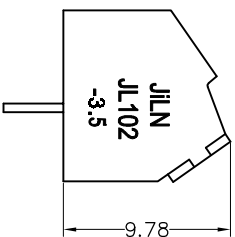

SPECIFICATIONS

Rated(额定参数): 300V,10A
 Dielectric strength(抗电强度): AC1250V/1 Minute
 Insulation Resistance(绝缘电阻):1000MΩ Min
 Contact Resistance(接触电阻):20mΩ Max
 Screw Torque(扭矩): 0.2Nm (1.77Lb.in)
 Wire Range(线径):26~16AWG
 Strip length(剥线长度):4~5mm
 Temp. range(操作温度): -40℃~+105℃
 MAX Soldering(瞬时温度):+250°C,5s

Housing Material(塑件): PA66 (UL94 V-0)
 Contact(端子): Brass, Tin plating(黄铜镀锡)
 Wire protector(弹片): Brass(黄铜), Ni plating(镍鍍)
 Screw (螺丝): M2.0, Steel, Zinc plating(钢,镀锌)

PITCH RANGE IN MM	NOMINAL DIMENSION RANGE IN MM					
	OVER TO	OVER TO	OVER TO	OVER TO	OVER TO	OVER TO
±0.10	6	10	30	60	100	150
±0.15	10	24	30	60	100	150
±0.25			±0.30	±0.30	±0.50	±0.70
						±1.00

Ordering Information

JL 102 - 350 XX G 0 1

Pitch 350=3.5PPH
 No.of pins 2P,3P,4P~18P
 Housing Color
 B=Black
 G=Green
 U=Blue
 R=Red
 W=White
 Y=Yellow
 O=Orange
 E=Grey
 Packing

Recommended P.C.B Layout(Top Side)

DRAW	SHUANGPING ZHENG		SCALE	FIT	东莞市锦凌电子有限公司 DONGGUAN JINLING ELECTRONIC CO.,LTD	
	CHECK	LICHAO LIU	UNIT	mm		
APPROVE	YONGLIANG GAO		SIZE	A4	PART NO.	JL102-350XXG01
			SHEET	1/1	TITLE:	JL102-3.5-XXP螺钉式/PA66/绿色
			PROJ.			