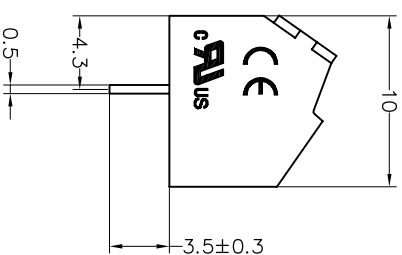

SPECIFICATIONS

Rated(额定参数): 300V,10A
 Dielectric strength(抗电强度): AC1250V/1 Minute
 Insulation Resistance(绝缘电阻):1000MΩ Min
 Contact Resistance(接触电阻):20mΩ Max
 Screw Torque(扭矩): 0.2Nm (1.77Lb.in)
 Wire Range(线径):26~16AWG
 Strip length(剥线长度):4~5mm
 Temp. range(操作温度): -40℃~+105℃
 MAX Soldering(瞬时温度):+250℃,5s

Housing Material(塑件): PA66 (UL94 V-0)
 Contact(端子): Brass, Tin plating(黄铜镀锡)
 Wire protector(弹片): Brass(黄铜), Ni plating(镍鍍)
 Screw (螺丝): M2.0, Steel, Zinc plating(钢,镀锌)

PITCH RANGE IN MM	NOMINAL DIMENSION RANGE IN MM					
	OVER TO	OVER TO	OVER TO	OVER TO	OVER TO	OVER TO
±0.10	6	10	30	60	100	150
±0.15	10	24	30	60	100	150
±0.25			±0.30	±0.30	±0.50	±0.70
						±1.00

Ordering Information

JL 102 - 350 XX G 0 1

Pitch 350=3.5PPH
 No.of pins 2P,3P,4P~18P
 Housing Color
 B=Black
 G=Green
 U=Blue
 R=Red
 W=White
 Y=Yellow
 O=Orange
 E=Grey
 Packing

Recommended P.C.B Layout(Top Side)