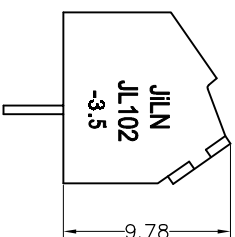

SPECIFICATIONS

Rated(额定参数): 300V,10A
 Dielectric strength(抗电强度): AC1250V/1 Minute
 Insulation Resistance(绝缘电阻):1000MΩ Min
 Contact Resistance(接触电阻):20mΩ Max
 Screw Torque(扭矩): 0.2Nm (1.77Lb.in)
 Wire Range(线径):26~16AWG
 Strip length(剥线长度):4~5mm
 Temp. range(操作温度): -40℃~+105℃
 MAX Soldering(瞬时温度):+250℃,5s

Housing Material(塑件): PA66 (UL94 V-0)
 Contact(端子): Brass, Tin plating(黄铜镀锡)
 Wire protector(弹片): Brass(黄铜), Ni plating(镍鍍)
 Screw (螺丝): M2.0, Steel, Zinc plating(钢,镀锌)

PITCH RANGE IN MM	NOMINAL DIMENSION RANGE IN MM					
	OVER TO	OVER TO	OVER TO	OVER TO	OVER TO	OVER TO
±0.10	6	10	30	60	100	150
±0.15	10	24	30	60	100	150
±0.25			±0.30	±0.30	±0.50	±0.70
						±1.00

Ordering Information

JL 102 - 350 XX G 0 1

Pitch 350=3.5PPH
 No.of pins 2P,3P,4P~18P
 Housing Color
 B=Black
 G=Green
 U=Blue
 R=Red
 W=White
 Y=Yellow
 O=Orange
 E=Grey
 Packing

Recommended P.C.B Layout(Top Side)

DRAW	SHUANGPING ZHENG		SCALE	FIT	东莞市锦凌电子有限公司 DONGGUAN JINLING ELECTRONIC CO.,LTD	
	CHECK	LICHAO LIU				
APPROVE	YONGLIANG GAO		SIZE	A4	PART NO. JL102-350XXG01	
			SHEET	1/1		
			PROJ.		TITLE: JL102-3.5-XXP螺钉式/PA66/绿色	