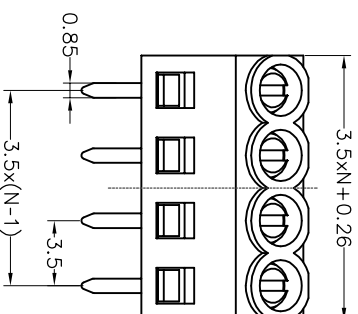

SPECIFICATIONS

Rated(额定参数): 300V,10A
 Dielectric strength(抗电强度): AC1250V/1 Minute
 Insulation Resistance(绝缘电阻):1000MΩ Min
 Contact Resistance(接触电阻):20mΩ Max
 Screw Torque(扭矩): 0.2Nm (1.77Lb.in)
 Wire Range(线径):26~16AWG
 Strip length(剥线长度):4~5mm
 Temp. range(操作温度): -40℃~+105℃
 MAX Soldering(瞬时温度):+250℃,5s

Housing Material(塑件): PA66 (UL94 V-0)
 Contact(端子): Brass, Tin plating(黄铜镀锡)
 Wire protector(弹片): Brass(黄铜), Ni plating(镍鍍)
 Screw (螺丝): M2.0, Steel, Zinc plating(钢,镀锌)

PITCH RANGE IN MM	NOMINAL DIMENSION RANGE IN MM					
	OVER TO	OVER TO	OVER TO	OVER TO	OVER TO	OVER TO
±0.10	6	10	30	60	100	150
±0.15	10	24	30	60	100	150
±0.25			±0.30	±0.30	±0.50	±0.70
						±1.00

Ordering Information

JL 102 - 350 XX G 0 1

Pitch 350=3.5PPH
 No.of pins 2P,3P,4P~18P
 Housing Color
 B=Black
 G=Green
 U=Blue
 R=Red
 W=White
 Y=Yellow
 O=Orange
 E=Grey
 Packing

Recommended P.C.B Layout(Top Side)

DRAW	SHUANGPING ZHENG		SCALE	FIT	东莞市锦凌电子有限公司 DONGGUAN JINLING ELECTRONIC CO.,LTD	
	CHECK	LICHAO LIU				
APPROVE	YONGLIANG GAO		SIZE	A4	PART NO. JL102-350XXG01	
			SHEET	1/1		
			PROJ.		TITLE: JL102-3.5-XXP螺钉式/PA66/绿色	