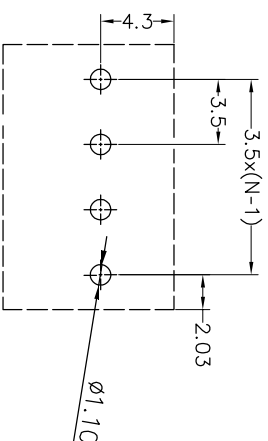

SPECIFICATIONS

Rated(额定参数): 300V,10A
 Dielectric strength(抗电强度): AC1250V/1 Minute
 Insulation Resistance(绝缘电阻):1000MΩ Min
 Contact Resistance(接触电阻):20mΩ Max
 Screw Torque(扭矩): 0.2Nm (1.77Lb.in)
 Wire Range(线径):26~16AWG
 Strip length(剥线长度):4~5mm
 Temp. range(操作温度): -40℃~+105℃
 MAX Soldering(瞬时温度):+250℃,5s

Housing Material(塑件): PA66 (UL94 V-0)
 Contact(端子): Brass, Tin plating(黄铜镀锡)
 Wire protector(弹片): Brass(黄铜), Ni plating(镍鍍)
 Screw (螺丝): M2.0, Steel, Zinc plating(钢,镀锌)

PITCH RANGE IN MM	NOMINAL DIMENSION RANGE IN MM					
	OVER TO	OVER TO	OVER TO	OVER TO	OVER TO	OVER TO
±0.10	6	10	30	60	100	150
±0.15	10	24	30	60	100	150
±0.25			±0.30	±0.30	±0.50	±0.70
						±1.00

Ordering Information

JL 102 - 350 XX G 0 1

Pitch 350=3.5PPH
 No.of pins 2P,3P,4P~18P
 Housing Color
 B=Black
 G=Green
 U=Blue
 R=Red
 W=White
 Y=Yellow
 O=Orange
 E=Grey
 Packing

Recommended P.C.B Layout(Top Side)

DRAW	SHUANGPING ZHENG		SCALE	FIT	东莞市锦凌电子有限公司 DONGGUAN JINLING ELECTRONIC CO.,LTD	
	CHECK	LICHAO LIU				
APPROVE	YONGLIANG GAO		SIZE	A4	PART NO. JL102-350XXG01	
			SHEET	1/1		
			PROJ.		TITLE: JL102-3.5-XXP螺钉式/PA66/绿色	