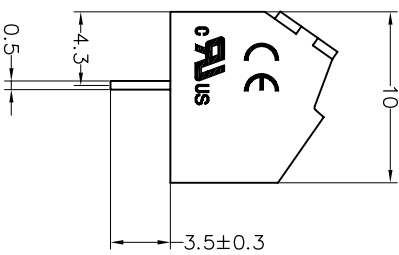

SPECIFICATIONS

Rated(额定参数): 300V,10A
 Dielectric strength(抗电强度): AC1250V/1 Minute
 Insulation Resistance(绝缘电阻):1000MΩ Min
 Contact Resistance(接触电阻):20mΩ Max
 Screw Torque(扭矩): 0.2Nm (1.77Lb.in)
 Wire Range(线径):26~16AWG
 Strip length(剥线长度):4~5mm
 Temp. range(操作温度): -40℃~+105℃
 MAX Soldering(瞬时温度):+250°C,5s

Housing Material(塑件): PA66 (UL94 V-0)
 Contact(端子): Brass, Tin plating(黄铜镀锡)
 Wire protector(弹片): Brass(黄铜), Ni plating(镍鍍)
 Screw (螺丝): M2.0, Steel, Zinc plating(钢,镀锌)

PITCH RANGE IN MM	NOMINAL DIMENSION RANGE IN MM					
	OVER TO	OVER TO	OVER TO	OVER TO	OVER TO	OVER TO
±0.10	6	10	30	60	100	150
±0.15	10	24	30	60	100	150
±0.25			±0.30	±0.30	±0.50	±0.70
±1.00						±1.00

Ordering Information

JL 102 - 350 XX G 0 1

Pitch 350=3.5PPH
 No.of pins 2P,3P,4P~18P
 Housing Color
 B=Black
 G=Green
 U=Blue
 R=Red
 W=White
 Y=Yellow
 O=Orange
 E=Grey
 Packing

Recommended P.C.B Layout(Top Side)