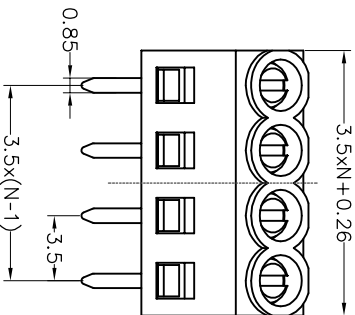

SPECIFICATIONS

Rated(额定参数): 300V,10A
 Dielectric strength(抗电强度): AC1250V/1 Minute
 Insulation Resistance(绝缘电阻):1000MΩ Min
 Contact Resistance(接触电阻):20mΩ Max
 Screw Torque(扭矩): 0.2Nm (1.77Lb.in)
 Wire Range(线径):26~16AWG
 Strip length(剥线长度):4~5mm
 Temp. range(操作温度): -40℃~+105℃
 MAX Soldering(瞬时温度):+250°C,5s

Housing Material(塑件): PA66 (UL94 V-0)
 Contact(端子): Brass, Tin plating(黄铜镀锡)
 Wire protector(弹片): Brass(黄铜), Ni plating(镍鍍)
 Screw (螺丝): M2.0, Steel, Zinc plating(钢,镀锌)

PITCH RANGE IN MM	NOMINAL DIMENSION RANGE IN MM					
	OVER TO	OVER TO	OVER TO	OVER TO	OVER TO	OVER TO
±0.10	6	10	30	60	100	150
±0.15	10	24	30	60	100	150
±0.25			±0.30	±0.30	±0.50	±0.70
±1.00						±1.00

Ordering Information

JL 102 - 350 XX G 0 1

Pitch 350=3.5PPH
 No.of pins 2P,3P,4P~18P
 Housing Color
 B=Black
 G=Green
 U=Blue
 R=Red
 W=White
 Y=Yellow
 O=Orange
 E=Grey
 Packing

Recommended P.C.B Layout(Top Side)

DRAW	SHUANGPING ZHENG		SCALE	FIT	东莞市锦凌电子有限公司 DONGGUAN JINLING ELECTRONIC CO.,LTD	
	CHECK	LICHAO LIU	UNIT	mm		
APPROVE	YONGLIANG GAO		SIZE	A4	PART NO.	JL102-350XXG01
			SHEET	1/1	TITLE:	JL102-3.5-XXP螺钉式/PA66/绿色
			PROJ.			