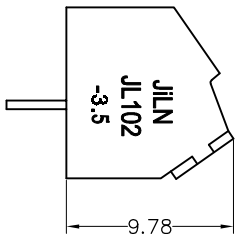

SPECIFICATIONS

Rated(额定参数): 300V,10A
 Dielectric strength(抗电强度): AC1250V/1 Minute
 Insulation Resistance(绝缘电阻):1000MΩ Min
 Contact Resistance(接触电阻):20mΩ Max
 Screw Torque(扭矩): 0.2Nm (1.77Lb.in)
 Wire Range(线径):26~16AWG
 Strip length(剥线长度):4~5mm
 Temp. range(操作温度): -40℃~+105℃
 MAX Soldering(瞬时温度):+250°C,5s

Housing Material(塑件): PA66 (UL94 V-0)
 Contact(端子): Brass, Tin plating(黄铜镀锡)
 Wire protector(弹片): Brass(黄铜), Ni plating(镍鍍)
 Screw (螺丝): M2.0, Steel, Zinc plating(钢,镀锌)

PITCH RANGE IN MM	NOMINAL DIMENSION RANGE IN MM					
	OVER TO	OVER TO	OVER TO	OVER TO	OVER TO	OVER TO
±0.10	6	10	30	60	100	150
±0.15	10	24	30	60	100	150
±0.25			±0.30	±0.30	±0.50	±0.70
±1.00						±1.00

Ordering Information

JL 102 - 350 XX G 0 1

Pitch 350=3.5PPH
 No.of pins 2P,3P,4P~18P
 Housing Color
 B=Black
 G=Green
 U=Blue
 R=Red
 W=White
 Y=Yellow
 O=Orange
 E=Grey
 Packing

Recommended P.C.B Layout(Top Side)

DRAW	SHUANGPING ZHENG		SCALE	FIT	东莞市锦凌电子有限公司 DONGGUAN JINLING ELECTRONIC CO.,LTD	
	CHECK	LICHAO LIU	UNIT	mm		
APPROVE	YONGLIANG GAO		SIZE	A4	PART NO.	JL102-350XXG01
			SHEET	1/1	TITLE:	JL102-3.5-XXP螺钉式/PA66/绿色
			PROJ.			