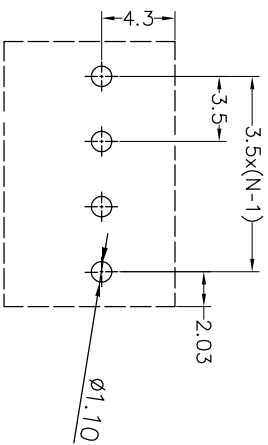

SPECIFICATIONS

Rated(额定参数): 300V,10A
 Dielectric strength(抗电强度): AC1250V/1 Minute
 Insulation Resistance(绝缘电阻):1000MΩ Min
 Contact Resistance(接触电阻):20mΩ Max
 Screw Torque(扭矩): 0.2Nm (1.77Lb.in)
 Wire Range(线径):26~16AWG
 Strip length(剥线长度):4~5mm
 Temp. range(操作温度): -40℃~+105℃
 MAX Soldering(瞬时温度):+250°C,5s

Housing Material(塑件): PA66 (UL94 V-0)
 Contact(端子): Brass, Tin plating(黄铜镀锡)
 Wire protector(弹片): Brass(黄铜), Ni plating(镍鍍)
 Screw (螺丝): M2.0, Steel, Zinc plating(钢,镀锌)

PITCH RANGE IN MM	NOMINAL DIMENSION RANGE IN MM					
	OVER TO	OVER TO	OVER TO	OVER TO	OVER TO	OVER TO
±0.10	6	10	30	60	100	150
±0.15	10	24	30	60	100	150
±0.25			±0.30	±0.30	±0.50	±0.70
±1.00						±1.00

Ordering Information

JL 102 - 350 XX G 0 1

Pitch 350=3.5PPH
 No.of pins 2P,3P,4P~18P
 Housing Color
 B=Black
 G=Green
 U=Blue
 R=Red
 W=White
 Y=Yellow
 O=Orange
 E=Grey
 Packing

Recommended P.C.B Layout(Top Side)

DRAW	SHUANGPING ZHENG		SCALE	FIT	东莞市锦凌电子有限公司 DONGGUAN JINLING ELECTRONIC CO.,LTD	
	CHECK	LICHAO LIU	UNIT	mm		
APPROVE	YONGLIANG GAO		SIZE	A4	PART NO.	JL102-350XXG01
			SHEET	1/1	TITLE:	JL102-3.5-XXP螺钉式/PA66/绿色
			PROJ.			