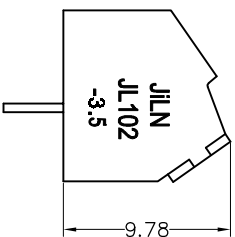

SPECIFICATIONS

Rated(额定参数): 300V,10A  
 Dielectric strength(抗电强度): AC1250V/1 Minute  
 Insulation Resistance(绝缘电阻):1000MΩ Min  
 Contact Resistance(接触电阻):20mΩ Max  
 Screw Torque(扭矩): 0.2Nm (1.77Lb.in)  
 Wire Range(线径):26~16AWG  
 Strip length(剥线长度):4~5mm  
 Temp. range(操作温度): -40℃~+105℃  
 MAX Soldering(瞬时温度):+250°C,5s

Housing Material(塑件): PA66 (UL94 V-0)  
 Contact(端子): Brass, Tin plating(黄铜镀锡)  
 Wire protector(弹片): Brass(黄铜), Ni plating(镍鍍)  
 Screw (螺丝): M2.0, Steel, Zinc plating(钢,镀锌)

PITCH RANGE IN MM	NOMINAL DIMENSION RANGE IN MM					
	OVER TO	OVER TO	OVER TO	OVER TO	OVER TO	OVER TO
±0.10	6	10	30	60	100	150
±0.15	10	24	30	60	100	150
±0.25	±0.25	±0.30	±0.30	±0.50	±0.70	±1.00

Ordering Information

JL 102 - 350 XX G 0 1

Pitch 350=3.5PPH  
 No.of pins 2P,3P,4P~18P  
 Housing Color  
 B=Black  
 G=Green  
 U=Blue  
 R=Red  
 W=White  
 Y=Yellow  
 O=Orange  
 E=Grey  
 Packing

Recommended P.C.B Layout(Top Side)