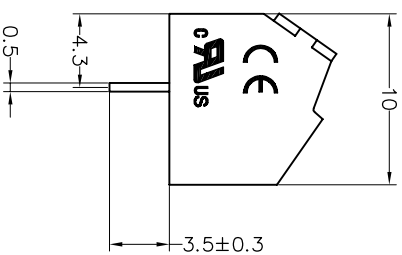

SPECIFICATIONS

Rated(额定参数): 300V,10A  
 Dielectric strength(抗电强度): AC1250V/1 Minute  
 Insulation Resistance(绝缘电阻):1000MΩ Min  
 Contact Resistance(接触电阻):20mΩ Max  
 Screw Torque(扭矩): 0.2Nm (1.77Lb.in)  
 Wire Range(线径):26~16AWG  
 Strip length(剥线长度):4~5mm  
 Temp. range(操作温度): -40℃~+105℃  
 MAX Soldering(瞬时温度):+250°C,5s

Housing Material(塑件): PA66 (UL94 V-0)  
 Contact(端子): Brass, Tin plating(黄铜镀锡)  
 Wire protector(弹片): Brass(黄铜), Ni plating(镍鍍)  
 Screw (螺丝): M2.0, Steel, Zinc plating(钢,镀锌)

PITCH RANGE IN MM	NOMINAL DIMENSION RANGE IN MM					
	OVER TO	OVER TO	OVER TO	OVER TO	OVER TO	OVER TO
±0.10	6	10	30	60	100	150
±0.15	10	24	30	60	100	150
±0.25	±0.25	±0.30	±0.30	±0.50	±0.70	±1.00

Ordering Information

JL 102 - 350 XX G 0 1

Pitch 350=3.5PPH  
 No.of pins 2P,3P,4P~18P  
 Housing Color  
 B=Black  
 G=Green  
 U=Blue  
 R=Red  
 W=White  
 Y=Yellow  
 O=Orange  
 E=Grey  
 Packing

Recommended P.C.B Layout(Top Side)