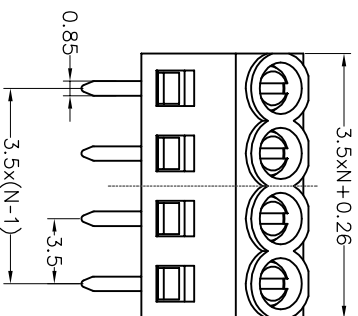

SPECIFICATIONS

Rated(额定参数): 300V,10A  
 Dielectric strength(抗电强度): AC1250V/1 Minute  
 Insulation Resistance(绝缘电阻):1000MΩ Min  
 Contact Resistance(接触电阻):20mΩ Max  
 Screw Torque(扭矩): 0.2Nm (1.77Lb.in)  
 Wire Range(线径):26~16AWG  
 Strip length(剥线长度):4~5mm  
 Temp. range(操作温度): -40℃~+105℃  
 MAX Soldering(瞬时温度):+250°C,5s

Housing Material(塑件): PA66 (UL94 V-0)  
 Contact(端子): Brass, Tin plating(黄铜镀锡)  
 Wire protector(弹片): Brass(黄铜), Ni plating(镍鍍)  
 Screw (螺丝): M2.0, Steel, Zinc plating(钢,镀锌)

PITCH RANGE IN MM	NOMINAL DIMENSION RANGE IN MM					
	OVER TO	OVER TO	OVER TO	OVER TO	OVER TO	OVER TO
±0.10	6	10	30	60	100	150
±0.15	10	24	30	60	100	150
±0.25	±0.25	±0.30	±0.30	±0.50	±0.70	±1.00

Ordering Information

JL 102 - 350 XX G 0 1

Pitch 350=3.5PPH  
 No.of pins 2P,3P,4P~18P  
 Housing Color  
 B=Black  
 G=Green  
 U=Blue  
 R=Red  
 W=White  
 Y=Yellow  
 O=Orange  
 E=Grey  
 Packing

Recommended P.C.B Layout(Top Side)