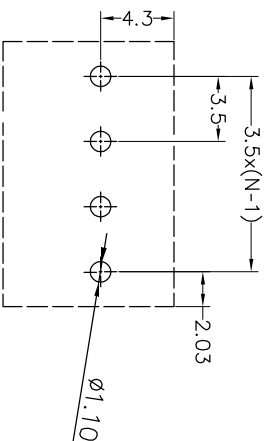

SPECIFICATIONS

Rated(额定参数): 300V,10A  
 Dielectric strength(抗电强度): AC1250V/1 Minute  
 Insulation Resistance(绝缘电阻):1000MΩ Min  
 Contact Resistance(接触电阻):20mΩ Max  
 Screw Torque(扭矩): 0.2Nm (1.77Lb.in)  
 Wire Range(线径):26~16AWG  
 Strip length(剥线长度):4~5mm  
 Temp. range(操作温度): -40℃~+105℃  
 MAX Soldering(瞬时温度):+250°C,5s

Housing Material(塑件): PA66 (UL94 V-0)  
 Contact(端子): Brass, Tin plating(黄铜镀锡)  
 Wire protector(弹片): Brass(黄铜), Ni plating(镍鍍)  
 Screw (螺丝): M2.0, Steel, Zinc plating(钢,镀锌)

PITCH RANGE IN MM	NOMINAL DIMENSION RANGE IN MM					
	OVER TO	OVER TO	OVER TO	OVER TO	OVER TO	OVER TO
±0.10	6	10	30	60	100	150
±0.15	10	24	30	60	100	150
±0.25	±0.25	±0.30	±0.30	±0.50	±0.70	±1.00

Ordering Information

JL 102 - 350 XX G 0 1

Pitch 350=3.5PPH  
 No.of pins 2P,3P,4P~18P  
 Housing Color  
 B=Black  
 G=Green  
 U=Blue  
 R=Red  
 W=White  
 Y=Yellow  
 O=Orange  
 E=Grey  
 Packing

Recommended P.C.B Layout(Top Side)