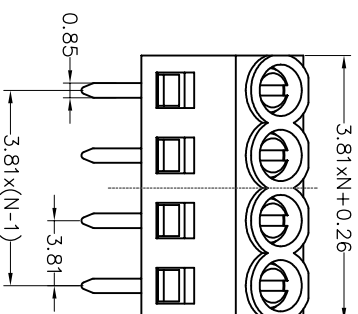

SPECIFICATIONS

Rated(额定参数): 300V,10A
 Dielectric strength(抗电强度): AC1250V/1 Minute
 Insulation Resistance(绝缘电阻):1000MΩ Min
 Contact Resistance(接触电阻):20mΩ Max
 Screw Torque(扭矩): 0.2Nm (1.77Lb.in)
 Wire Range(线径):26~16AWG
 Strip length(剥线长度):4~5mm
 Temp. range(操作温度): -40℃~+105℃
 MAX Soldering(瞬时温度):+250℃,5s

Housing Material(塑件): PA66 (UL94 V-0)
 Contact(端子): Brass, Tin plating(黄铜镀锡)
 Wire protector(弹片): Brass(黄铜), Ni plating(镍鍍)
 Screw (螺丝): M2.0, Steel, Zinc plating(钢,镀锌)

PITCH RANGE IN MM	NOMINAL DIMENSION RANGE IN MM				
	OVER TO	OVER TO	OVER TO	OVER TO	OVER TO
6	6	10	30	60	100
10	10	24	30	60	150
±0.10	±0.15	±0.25	±0.30	±0.30	±0.50
					±0.70
					±1.00

Ordering Information

JL 102 - 381 XX G 0 1

Pitch 381=3.81PH No.of pins 2P,3P,4P~18P Housing Color B=Black G=Green U=Blue R=Red W=White Y=Yellow O=Orange E=Grey Packing

Recommended P.C.B Layout(Top Side)

DRAW	SHUANGPING ZHENG
CHECK	LICHAO LIU
APPROVE	YONGLIANG GAO

SCALE	FIT	PART NO.	TITLE:
	UNIT		
SIZE	A4	DONGGUAN JINLING ELECTRONIC CO., LTD	
SHEET	1/1	JINLING 东莞市锦凌电子有限公司	
PROJ.			

X-ON Electronics

Largest Supplier of Electrical and Electronic Components

Click to view similar products for [Fixed Terminal Blocks](#) category: