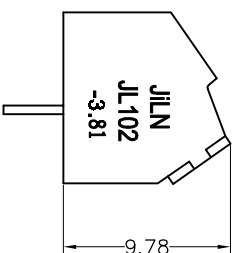

SPECIFICATIONS

Rated(额定参数): 300V,10A
 Dielectric strength(抗电强度): AC1250V/1 Minute
 Insulation Resistance(绝缘电阻):1000MΩ Min
 Contact Resistance(接触电阻):20mΩ Max
 Screw Torque(扭矩): 0.2Nm (1.77Lb.in)
 Wire Range(线径):26~16AWG
 Strip length(剥线长度):4~5mm
 Temp. range(操作温度): -40℃~+105℃
 MAX Soldering(瞬时温度):+250℃,5s

Housing Material(塑件): PA66 (UL94 V-0)
 Contact(端子): Brass, Tin plating(黄铜镀锡)
 Wire protector(弹片): Brass(黄铜), Ni plating(镍鍍)
 Screw (螺丝): M2.0, Steel, Zinc plating(钢,镀锌)

PITCH RANGE IN MM	NOMINAL DIMENSION RANGE IN MM				
	OVER TO	OVER TO	OVER TO	OVER TO	OVER TO
6	6	10	30	60	100
10	10	24	30	60	150
±0.10	±0.15	±0.25	±0.30	±0.30	±0.50
					±0.70
					±1.00

Ordering Information

JL 102 - 381 XX G 0 1

Pitch 381=3.81PH No.of pins 2P,3P,4P~18P Housing Color B=Black G=Green U=Blue R=Red W=White Y=Yellow O=Orange E=Grey Packing

Recommended P.C.B Layout(Top Side)

DRAW	SHUANGPING ZHENG
CHECK	LICHAO LIU
APPROVE	YONGLIANG GAO

SCALE	FIT	PART NO.	TITLE:
	UNIT		
SIZE	A4	DONGGUAN JINLING ELECTRONIC CO., LTD	
SHEET	1/1	JINLING 东莞市锦凌电子有限公司	
PROJ.			

X-ON Electronics

Largest Supplier of Electrical and Electronic Components

Click to view similar products for [Fixed Terminal Blocks](#) category: