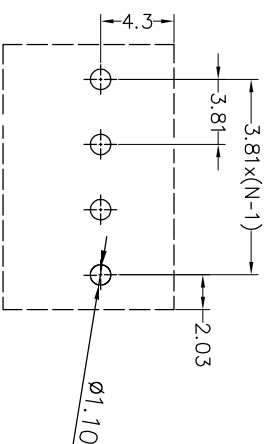

SPECIFICATIONS

Rated(额定参数): 300V,10A
 Dielectric strength(抗电强度): AC1250V/1 Minute
 Insulation Resistance(绝缘电阻):1000MΩ Min
 Contact Resistance(接触电阻):20mΩ Max
 Screw Torque(扭矩): 0.2Nm (1.77Lb.in)
 Wire Range(线径):26~16AWG
 Strip length(剥线长度):4~5mm
 Temp. range(操作温度): -40℃~+105℃
 MAX Soldering(瞬时温度):+250℃,5s

Housing Material(塑件): PA66 (UL94 V-0)
 Contact(端子): Brass, Tin plating(黄铜镀锡)
 Wire protector(弹片): Brass(黄铜), Ni plating(镍鍍)
 Screw (螺丝): M2.0, Steel, Zinc plating(钢,镀锌)

PITCH RANGE IN MM	NOMINAL DIMENSION RANGE IN MM				
	OVER TO	OVER TO	OVER TO	OVER TO	OVER TO
6	6	10	30	60	100
10	10	24	30	60	150
±0.10	±0.15	±0.25	±0.30	±0.30	±0.50
					±0.70
					±1.00

Ordering Information

JL 102 - 381 XX G 0 1

Pitch 381=3.81PH No.of pins 2P,3P,4P~18P Housing Color B=Black G=Green U=Blue R=Red W=White Y=Yellow O=Orange E=Grey Packing

Recommended P.C.B Layout(Top Side)

DRAW	SHUANGPING ZHENG
CHECK	LICHAO LIU
APPROVE	YONGLIANG GAO

SCALE	FIT	PART NO.	TITLE:
	UNIT		
SIZE	A4	DONGGUAN JINLING ELECTRONIC CO., LTD	
SHEET	1/1	JINLING 东莞市锦凌电子有限公司	
PROJ.			

X-ON Electronics

Largest Supplier of Electrical and Electronic Components

Click to view similar products for [Fixed Terminal Blocks](#) category: