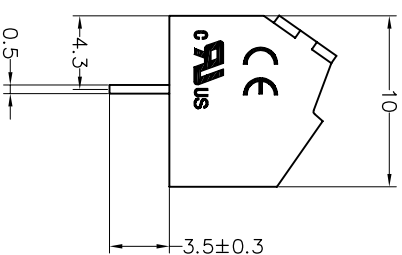

SPECIFICATIONS

Rated(额定参数): 300V,10A
 Dielectric strength(抗电强度): AC1250V/1 Minute
 Insulation Resistance(绝缘电阻):1000MΩ Min
 Contact Resistance(接触电阻):20mΩ Max
 Screw Torque(扭矩): 0.2Nm (1.77Lb.in)
 Wire Range(线径):26~16AWG
 Strip length(剥线长度):4~5mm
 Temp. range(操作温度): -40℃~+105℃
 MAX Soldering(瞬时温度):+250℃,5s

Housing Material(塑件): PA66 (UL94 V-0)
 Contact(端子): Brass, Tin plating(黄铜镀锡)
 Wire protector(弹片): Brass(黄铜), Ni plating(镍鍍)
 Screw (螺丝): M2.0, Steel, Zinc plating(钢,镀锌)

PITCH RANGE IN MM	NOMINAL DIMENSION RANGE IN MM				
	OVER TO	OVER TO	OVER TO	OVER TO	OVER TO
6	6	10	30	60	100
10	10	24	30	60	150
±0.10	±0.15	±0.25	±0.30	±0.30	±0.50
					±0.70
					±1.00

Ordering Information

JL 102 - 381 XX G 0 1

Pitch 381=3.81PH No.of pins 2P,3P,4P~18P Housing Color B=Black G=Green U=Blue R=Red W=White Y=Yellow O=Orange E=Grey Packing

Recommended P.C.B Layout(Top Side)

DRAW	SHUANGPING ZHENG
CHECK	LICHAO LIU
APPROVE	YONGLIANG GAO