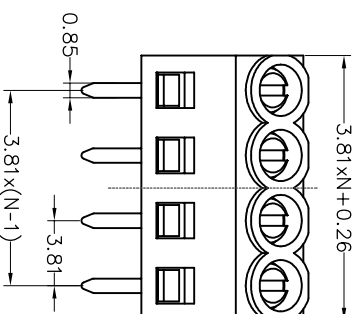

SPECIFICATIONS

Rated(额定参数): 300V,10A  
 Dielectric strength(抗电强度): AC1250V/1 Minute  
 Insulation Resistance(绝缘电阻):1000MΩ Min  
 Contact Resistance(接触电阻):20mΩ Max  
 Screw Torque(扭矩): 0.2Nm (1.77Lb.in)  
 Wire Range(线径):26~16AWG  
 Strip length(剥线长度):4~5mm  
 Temp. range(操作温度): -40℃~+105℃  
 MAX Soldering(瞬时温度):+250℃,5s

Housing Material(塑件): PA66 (UL94 V-0)  
 Contact(端子): Brass, Tin plating(黄铜镀锡)  
 Wire protector(弹片): Brass(黄铜), Ni plating(镍鍍)  
 Screw (螺丝): M2.0, Steel, Zinc plating(钢,镀锌)

PITCH RANGE IN MM	NOMINAL DIMENSION RANGE IN MM				
	OVER TO	OVER TO	OVER TO	OVER TO	OVER TO
±0.10	6	10	30	60	100
±0.15	10	24	30	60	100
±0.25			±0.30	±0.50	±0.70
±1.00					±1.00

Ordering Information

JL 102 - 381 XX G 0 1

Pitch 381=3.81PH  
 No.of pins 2P,3P,4P~18P  
 Housing Color B=Black  
 G=Green  
 U=Blue  
 R=Red  
 W=White  
 Y=Yellow  
 O=Orange  
 E=Grey  
 Packing

Recommended P.C.B. Layout(Top Side)

DRAW	SHUANGPING ZHENG		SCALE	FIT	<b>东莞市锦凌电子有限公司</b> DONGGUAN JINLING ELECTRONIC CO.,LTD	
	CHECK	LICHAO LIU	UNIT	mm		
APPROVE	YONGLIANG GAO		SIZE	A4	PART NO.	JL102-381XXG01
			SHEET	1/1	TITLE:	JL102-3.81-XXP螺钉式/PA66/绿色
			PROJ.			