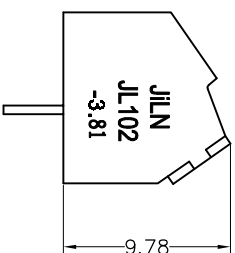

SPECIFICATIONS

Rated(额定参数): 300V,10A  
 Dielectric strength(抗电强度): AC1250V/1 Minute  
 Insulation Resistance(绝缘电阻):1000MΩ Min  
 Contact Resistance(接触电阻):20mΩ Max  
 Screw Torque(扭矩): 0.2Nm (1.77Lb.in)  
 Wire Range(线径):26~16AWG  
 Strip length(剥线长度):4~5mm  
 Temp. range(操作温度): -40℃~+105℃  
 MAX Soldering(瞬时温度):+250℃,5s

Housing Material(塑件): PA66 (UL94 V-0)  
 Contact(端子): Brass, Tin plating(黄铜镀锡)  
 Wire protector(弹片): Brass(黄铜), Ni plating(镍鍍)  
 Screw (螺丝): M2.0, Steel, Zinc plating(钢,镀锌)

PITCH RANGE IN MM	NOMINAL DIMENSION RANGE IN MM				
	OVER TO	OVER TO	OVER TO	OVER TO	OVER TO
±0.10	6	10	30	60	100
±0.15	10	24	30	60	100
±0.25			±0.30	±0.50	±0.70
±1.00					±1.00

Ordering Information

JL 102 - 381 XX G 0 1

Pitch 381=3.81PH  
 No.of pins 2P,3P,4P~18P  
 Housing Color B=Black  
 G=Green  
 U=Blue  
 R=Red  
 W=White  
 Y=Yellow  
 O=Orange  
 E=Grey  
 Packing

Recommended P.C.B. Layout(Top Side)

DRAW	SHUANGPING ZHENG		SCALE	FIT	<b>东莞市锦凌电子有限公司</b> DONGGUAN JINLING ELECTRONIC CO.,LTD	
	CHECK	LICHAO LIU	UNIT	mm		
APPROVE	YONGLIANG GAO		SIZE	A4	PART NO.	JL102-381XXG01
			SHEET	1/1	TITLE:	JL102-3.81-XXP螺钉式/PA66/绿色
			PROJ.			