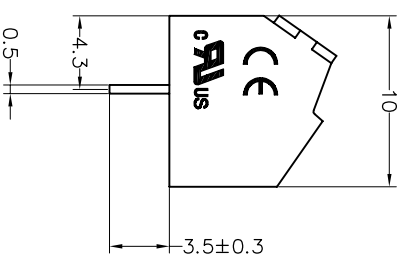

SPECIFICATIONS

Rated(额定参数): 300V,10A  
 Dielectric strength(抗电强度): AC1250V/1 Minute  
 Insulation Resistance(绝缘电阻):1000MΩ Min  
 Contact Resistance(接触电阻):20mΩ Max  
 Screw Torque(扭矩): 0.2Nm (1.77Lb.in)  
 Wire Range(线径):26~16AWG  
 Strip length(剥线长度):4~5mm  
 Temp. range(操作温度): -40℃~+105℃  
 MAX Soldering(瞬时温度):+250℃,5s

Housing Material(塑件): PA66 (UL94 V-0)  
 Contact(端子): Brass, Tin plating(黄铜镀锡)  
 Wire protector(弹片): Brass(黄铜), Ni plating(镍鍍)  
 Screw (螺丝): M2.0, Steel, Zinc plating(钢,镀锌)

PITCH RANGE IN MM	NOMINAL DIMENSION RANGE IN MM				
	OVER TO	OVER TO	OVER TO	OVER TO	OVER TO
±0.10	6	10	30	60	100
±0.15	10	24	30	60	100
±0.25			±0.30	±0.50	±0.70
±1.00					±1.00

Ordering Information

JL 102 - 381 XX G 0 1

Pitch 381=3.81PH  
 No.of pins 2P,3P,4P~18P  
 Housing Color B=Black  
 G=Green  
 U=Blue  
 R=Red  
 W=White  
 Y=Yellow  
 O=Orange  
 E=Grey  
 Packing

Recommended P.C.B. Layout(Top Side)