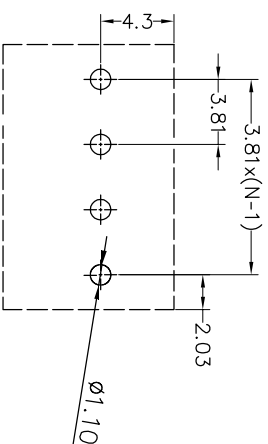

SPECIFICATIONS

Rated(额定参数): 300V,10A  
 Dielectric strength(抗电强度): AC1250V/1 Minute  
 Insulation Resistance(绝缘电阻):1000MΩ Min  
 Contact Resistance(接触电阻):20mΩ Max  
 Screw Torque(扭矩): 0.2Nm (1.77Lb.in)  
 Wire Range(线径):26~16AWG  
 Strip length(剥线长度):4~5mm  
 Temp. range(操作温度): -40℃~+105℃  
 MAX Soldering(瞬时温度):+250℃,5s

Housing Material(塑件): PA66 (UL94 V-0)  
 Contact(端子): Brass, Tin plating(黄铜镀锡)  
 Wire protector(弹片): Brass(黄铜), Ni plating(镍鍍)  
 Screw (螺丝): M2.0, Steel, Zinc plating(钢,镀锌)

PITCH RANGE IN MM	NOMINAL DIMENSION RANGE IN MM				
	OVER TO	OVER TO	OVER TO	OVER TO	OVER TO
±0.10	6	10	30	60	100
±0.15	10	24	30	60	100
±0.25			±0.30	±0.50	±0.70
±1.00					±1.00

Ordering Information

JL 102 - 381 XX G 0 1

Pitch 381=3.81PH  
 No.of pins 2P,3P,4P~18P  
 Housing Color B=Black  
 G=Green  
 U=Blue  
 R=Red  
 W=White  
 Y=Yellow  
 O=Orange  
 E=Grey  
 Packing

Recommended P.C.B. Layout(Top Side)

DRAW	SHUANGPING ZHENG		SCALE	FIT	<b>东莞市锦凌电子有限公司</b> DONGGUAN JINLING ELECTRONIC CO.,LTD	
	CHECK	LICHAO LIU	UNIT	mm		
APPROVE	YONGLIANG GAO		SIZE	A4	PART NO.	JL102-381XXG01
			SHEET	1/1	TITLE:	JL102-3.81-XXP螺钉式/PA66/绿色
			PROJ.			