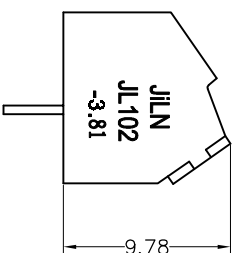

SPECIFICATIONS

Rated(额定参数): 300V,10A
 Dielectric strength(抗电强度): AC1250V/1 Minute
 Insulation Resistance(绝缘电阻):1000MΩ Min
 Contact Resistance(接触电阻):20mΩ Max
 Screw Torque(扭矩): 0.2Nm (1.77Lb.in)
 Wire Range(线径):26~16AWG
 Strip length(剥线长度):4~5mm
 Temp. range(操作温度): -40℃~+105℃
 MAX Soldering(瞬时温度):+250℃,5s

Housing Material(塑件): PA66 (UL94 V-0)
 Contact(端子): Brass, Tin plating(黄铜镀锡)
 Wire protector(弹片): Brass(黄铜), Ni plating(镍鍍)
 Screw (螺丝): M2.0, Steel, Zinc plating(钢,镀锌)

PITCH RANGE IN MM	NOMINAL DIMENSION RANGE IN MM				
	OVER TO	OVER TO	OVER TO	OVER TO	OVER TO
±0.10	6	10	30	60	100
±0.15	10	24	30	60	100
±0.25			±0.30	±0.50	±0.70
±1.00					±1.00

Ordering Information

JL 102 - 381 XX G 0 1

Pitch 381=3.81PH
 No.of pins 2P,3P,4P~18P
 Housing Color B=Black, G=Green, U=Blue, R=Red, W=White, Y=Yellow, O=Orange, E=Grey
 Packing

Recommended P.C.B. Layout(Top Side)