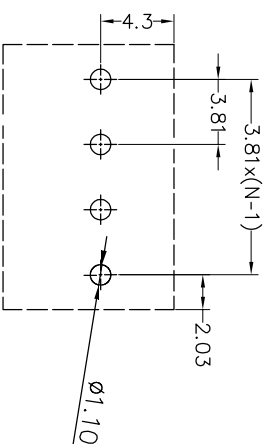

SPECIFICATIONS

Rated(额定参数): 300V,10A
 Dielectric strength(抗电强度): AC1250V/1 Minute
 Insulation Resistance(绝缘电阻):1000MΩ Min
 Contact Resistance(接触电阻):20mΩ Max
 Screw Torque(扭矩): 0.2Nm (1.77Lb.in)
 Wire Range(线径):26~16AWG
 Strip length(剥线长度):4~5mm
 Temp. range(操作温度): -40℃~+105℃
 MAX Soldering(瞬时温度):+250℃,5s

Housing Material(塑件): PA66 (UL94 V-0)
 Contact(端子): Brass, Tin plating(黄铜镀锡)
 Wire protector(弹片): Brass(黄铜), Ni plating(镍鍍)
 Screw (螺丝): M2.0, Steel, Zinc plating(钢,镀锌)

PITCH RANGE IN MM	NOMINAL DIMENSION RANGE IN MM				
	OVER TO	OVER TO	OVER TO	OVER TO	OVER TO
±0.10	6	10	30	60	100
±0.15	10	24	30	60	100
±0.25			±0.30	±0.50	±0.70
±1.00					±1.00

Ordering Information

JL 102 - 381 XX G 0 1

Pitch 381=3.81PH
 No.of pins 2P,3P,4P~18P
 Housing Color B=Black, G=Green, U=Blue, R=Red, W=White, Y=Yellow, O=Orange, E=Grey
 Packing

Recommended P.C.B. Layout(Top Side)

DRAW	SHUANGPING ZHENG
CHECK	LICHAO LIU
APPROVE	YONGLIANG GAO

SCALE	FIT	<p>JILN 东莞市锦凌电子有限公司 DONGGUAN JINLING ELECTRONIC CO., LTD</p>	
UNIT	mm		
SIZE	A4		
SHEET	1/1	PART NO.	JL102-381XXG01
PROJ.		TITLE:	JL102-3.81-XXP螺钉式/PA66/绿色