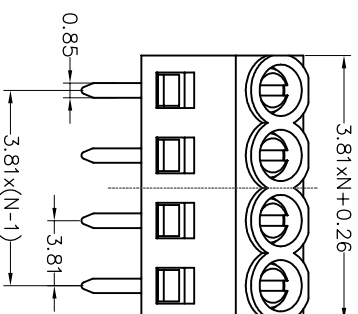

SPECIFICATIONS

Rated(额定参数): 300V,10A
 Dielectric strength(抗电强度): AC1250V/1 Minute
 Insulation Resistance(绝缘电阻):1000MΩ Min
 Contact Resistance(接触电阻):20mΩ Max
 Screw Torque(扭矩): 0.2Nm (1.77Lb.in)
 Wire Range(线径):26~16AWG
 Strip length(剥线长度):4~5mm
 Temp. range(操作温度): -40℃~+105℃
 MAX Soldering(瞬时温度):+250℃,5s

Housing Material(塑件): PA66 (UL94 V-0)
 Contact(端子): Brass, Tin plating(黄铜镀锡)
 Wire protector(弹片): Brass(黄铜), Ni plating(镍鍍)
 Screw (螺丝): M2.0, Steel, Zinc plating(钢,镀锌)

PITCH RANGE IN MM	NOMINAL DIMENSION RANGE IN MM				
	OVER TO	OVER TO	OVER TO	OVER TO	OVER TO
±0.10	6	10	30	60	100
±0.15	10	24	30	60	100
±0.25			±0.30	±0.50	±0.70
±1.00					±1.00

Ordering Information

JL 102 - 381 XX G 0 1

Pitch 381=3.81PH
 No.of pins 2P,3P,4P~18P
 Housing Color B=Black, G=Green, U=Blue, R=Red, W=White, Y=Yellow, O=Orange, E=Grey
 Packing

Recommended P.C.B. Layout(Top Side)