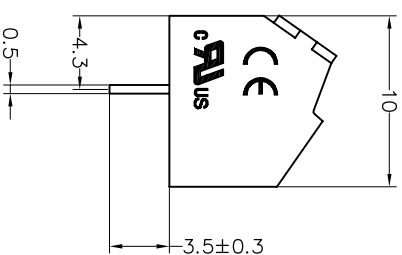

SPECIFICATIONS

Rated(额定参数): 300V,10A
 Dielectric strength(抗电强度): AC1250V/1 Minute
 Insulation Resistance(绝缘电阻):1000MΩ Min
 Contact Resistance(接触电阻):20mΩ Max
 Screw Torque(扭矩): 0.2Nm (1.77Lb.in)
 Wire Range(线径):26~16AWG
 Strip length(剥线长度):4~5mm
 Temp. range(操作温度): -40℃~+105℃
 MAX Soldering(瞬时温度):+250℃,5s

Housing Material(塑件): PA66 (UL94 V-0)
 Contact(端子): Brass, Tin plating(黄铜镀锡)
 Wire protector(弹片): Brass(黄铜), Ni plating(镍鍍)
 Screw (螺丝): M2.0, Steel, Zinc plating(钢,镀锌)

PITCH RANGE IN MM	NOMINAL DIMENSION RANGE IN MM				
	OVER TO	OVER TO	OVER TO	OVER TO	OVER TO
±0.10	6	10	30	60	100
±0.15	10	24	30	60	100
±0.25			±0.30	±0.50	±0.70
±1.00					±1.00

Ordering Information

JL 102 - 381 XX G 0 1

Pitch 381=3.81PH
 No.of pins 2P,3P,4P~18P
 Housing Color B=Black, G=Green, U=Blue, R=Red, W=White, Y=Yellow, O=Orange, E=Grey
 Packing

Recommended P.C.B. Layout(Top Side)