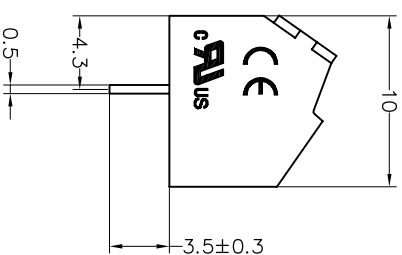

SPECIFICATIONS

Rated(额定参数): 300V,10A  
 Dielectric strength(抗电强度): AC1250V/1 Minute  
 Insulation Resistance(绝缘电阻):1000MΩ Min  
 Contact Resistance(接触电阻):20mΩ Max  
 Screw Torque(扭矩): 0.2Nm (1.77Lb.in)  
 Wire Range(线径):26~16AWG  
 Strip length(剥线长度):4~5mm  
 Temp. range(操作温度): -40℃~+105℃  
 MAX Soldering(瞬时温度):+250℃,5s

Housing Material(塑件): PA66 (UL94 V-0)  
 Contact(端子): Brass, Tin plating(黄铜镀锡)  
 Wire protector(弹片): Brass(黄铜), Ni plating(镍鍍)  
 Screw (螺丝): M2.0, Steel, Zinc plating(钢,镀锌)

PITCH RANGE IN MM	NOMINAL DIMENSION RANGE IN MM				
	OVER TO	OVER TO	OVER TO	OVER TO	OVER TO
±0.10	6	10	30	60	100
±0.15	10	24	30	60	100
±0.25			±0.30	±0.50	±0.70
±1.00					±1.00

Ordering Information

JL 102 - 381 XX G 0 1

Pitch 381=3.81PH  
 No.of pins 2P,3P,4P~18P  
 Housing Color B=Black  
 G=Green  
 U=Blue  
 R=Red  
 W=White  
 Y=Yellow  
 O=Orange  
 E=Grey  
 Packing

Recommended P.C.B. Layout(Top Side)

DRAW	SHUANGPING ZHENG
CHECK	LICHAO LIU
APPROVE	YONGLIANG GAO

SCALE	FIT	PART NO.	TITLE:
	UNIT		
SIZE	A4	JL102-381XXG01	JL102-3.81-XXP螺钉式/PA66/绿色
SHEET	1/1		
PROJ.		<b>东莞市锦凌电子有限公司</b> DONGGUAN JINLING ELECTRONIC CO.,LTD	