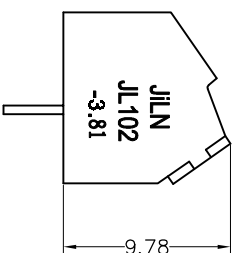

SPECIFICATIONS

Rated(额定参数): 300V,10A  
 Dielectric strength(抗电强度): AC1250V/1 Minute  
 Insulation Resistance(绝缘电阻):1000MΩ Min  
 Contact Resistance(接触电阻):20mΩ Max  
 Screw Torque(扭矩): 0.2Nm (1.77Lb.in)  
 Wire Range(线径):26~16AWG  
 Strip length(剥线长度):4~5mm  
 Temp. range(操作温度): -40℃~+105℃  
 MAX Soldering(瞬时温度):+250℃,5s

Housing Material(塑件): PA66 (UL94 V-0)  
 Contact(端子): Brass, Tin plating(黄铜镀锡)  
 Wire protector(弹片): Brass(黄铜), Ni plating(镍鍍)  
 Screw (螺丝): M2.0, Steel, Zinc plating(钢,镀锌)

PITCH RANGE IN MM	NOMINAL DIMENSION RANGE IN MM				
	OVER TO	OVER TO	OVER TO	OVER TO	OVER TO
±0.10	6	10	30	60	100
±0.15	10	24	30	60	100
±0.25			±0.30	±0.50	±0.70
±1.00					±1.00

Ordering Information

JL 102 - 381 XX G 0 1

Pitch 381=3.81PH  
 No.of pins 2P,3P,4P~18P  
 Housing Color B=Black  
 G=Green  
 U=Blue  
 R=Red  
 W=White  
 Y=Yellow  
 O=Orange  
 E=Grey  
 Packing

Recommended P.C.B. Layout(Top Side)

DRAW	SHUANGPING ZHENG
CHECK	LICHAO LIU
APPROVE	YONGLIANG GAO

SCALE	FIT	PART NO.	TITLE:
	UNIT		
SIZE	A4	JL102-381XXG01	JL102-3.81-XXP螺钉式/PA66/绿色
SHEET	1/1		
PROJ.		<b>东莞市锦凌电子有限公司</b> DONGGUAN JINLING ELECTRONIC CO.,LTD	