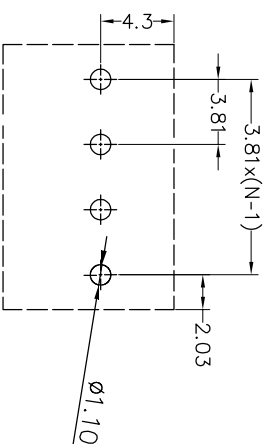

SPECIFICATIONS

Rated(额定参数): 300V,10A  
 Dielectric strength(抗电强度): AC1250V/1 Minute  
 Insulation Resistance(绝缘电阻):1000MΩ Min  
 Contact Resistance(接触电阻):20mΩ Max  
 Screw Torque(扭矩): 0.2Nm (1.77Lb.in)  
 Wire Range(线径):26~16AWG  
 Strip length(剥线长度):4~5mm  
 Temp. range(操作温度): -40℃~+105℃  
 MAX Soldering(瞬时温度):+250℃,5s

Housing Material(塑件): PA66 (UL94 V-0)  
 Contact(端子): Brass, Tin plating(黄铜镀锡)  
 Wire protector(弹片): Brass(黄铜), Ni plating(镍鍍)  
 Screw (螺丝): M2.0, Steel, Zinc plating(钢,镀锌)

PITCH RANGE IN MM	NOMINAL DIMENSION RANGE IN MM				
	OVER TO	OVER TO	OVER TO	OVER TO	OVER TO
±0.10	6	10	30	60	100
±0.15	10	24	30	60	100
±0.25			±0.30	±0.50	±0.70
±1.00					±1.00

Ordering Information

JL 102 - 381 XX G 0 1

Pitch 381=3.81PH  
 No.of pins 2P,3P,4P~18P  
 Housing Color B=Black  
 G=Green  
 U=Blue  
 R=Red  
 W=White  
 Y=Yellow  
 O=Orange  
 E=Grey  
 Packing

Recommended P.C.B. Layout(Top Side)

DRAW	SHUANGPING ZHENG
CHECK	LICHAO LIU
APPROVE	YONGLIANG GAO

SCALE	FIT	PART NO.	TITLE:
	UNIT		
SIZE	A4	JL102-381XXG01	JL102-3.81-XXP螺钉式/PA66/绿色
SHEET	1/1		
PROJ.		<b>东莞市锦凌电子有限公司</b> DONGGUAN JINLING ELECTRONIC CO.,LTD	