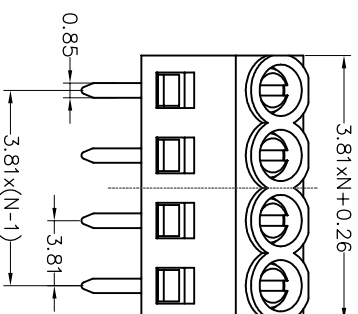

SPECIFICATIONS

Rated(额定参数): 300V,10A  
 Dielectric strength(抗电强度): AC1250V/1 Minute  
 Insulation Resistance(绝缘电阻):1000MΩ Min  
 Contact Resistance(接触电阻):20mΩ Max  
 Screw Torque(扭矩): 0.2Nm (1.77Lb.in)  
 Wire Range(线径):26~16AWG  
 Strip length(剥线长度):4~5mm  
 Temp. range(操作温度): -40℃~+105℃  
 MAX Soldering(瞬时温度):+250℃,5s

Housing Material(塑件): PA66 (UL94 V-0)  
 Contact(端子): Brass, Tin plating(黄铜镀锡)  
 Wire protector(弹片): Brass(黄铜), Ni plating(镍鍍)  
 Screw (螺丝): M2.0, Steel, Zinc plating(钢,镀锌)

PITCH RANGE IN MM	NOMINAL DIMENSION RANGE IN MM				
	OVER TO	OVER TO	OVER TO	OVER TO	OVER TO
±0.10	6	10	30	60	100
±0.15	10	24	30	60	100
±0.25			±0.30	±0.50	±0.70
±1.00					±1.00

Ordering Information

JL 102 - 381 XX G 0 1

Pitch 381=3.81PH  
 No.of pins 2P,3P,4P~18P  
 Housing Color B=Black  
 G=Green  
 U=Blue  
 R=Red  
 W=White  
 Y=Yellow  
 O=Orange  
 E=Grey  
 Packing

Recommended P.C.B. Layout(Top Side)

DRAW	SHUANGPING ZHENG
CHECK	LICHAO LIU
APPROVE	YONGLIANG GAO

SCALE	FIT	PART NO.	TITLE:
	UNIT		
SIZE	A4	JL102-381XXG01	JL102-3.81-XXP螺钉式/PA66/绿色
SHEET	1/1		
PROJ.		<b>东莞市锦凌电子有限公司</b> DONGGUAN JINLING ELECTRONIC CO.,LTD	