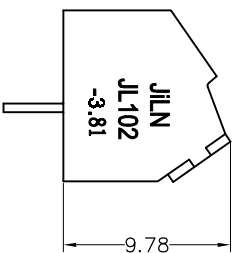

SPECIFICATIONS

Rated(额定参数): 300V,10A
 Dielectric strength(抗电强度): AC1250V/1 Minute
 Insulation Resistance(绝缘电阻):1000MΩ Min
 Contact Resistance(接触电阻):20mΩ Max
 Screw Torque(扭矩): 0.2Nm (1.77Lb.in)
 Wire Range(线径):26~16AWG
 Strip length(剥线长度):4~5mm
 Temp. range(操作温度): -40℃~+105℃
 MAX Soldering(瞬时温度):+250℃,5s

Housing Material(塑件): PA66 (UL94 V-0)
 Contact(端子): Brass, Tin plating(黄铜镀锡)
 Wire protector(弹片): Brass(黄铜), Ni plating(镍鍍)
 Screw (螺丝): M2.0, Steel, Zinc plating(钢,镀锌)

PITCH RANGE IN MM	NOMINAL DIMENSION RANGE IN MM				
	OVER TO	OVER TO	OVER TO	OVER TO	OVER TO
±0.10	6	10	30	60	100
±0.15	10	24	30	60	100
±0.25	10	24	30	60	150
±0.30	10	24	30	60	150
±0.50	10	24	30	60	150
±0.70	10	24	30	60	150
±1.00	10	24	30	60	150

Ordering Information

JL 102 - 381 XX G 0 1

Pitch 381=3.81PH
 No.of pins 2P,3P,4P~18P
 Housing Color B=Black
 G=Green
 U=Blue
 R=Red
 W=White
 Y=Yellow
 O=Orange
 E=Grey
 Packing

Recommended P.C.B. Layout(Top Side)

DRAW	SHUANGPING ZHENG		SCALE	FIT	PART NO.	JL102-381XXG01
	CHECK	LICHAO LIU	UNIT	mm		
APPROVE	YONGLIANG GAO		SIZE	A4	TITLE:	JL102-381-XXP螺钉式/PA66/绿色
			SHEET	1/1		
			PROJ.			

JILIN 东莞市锦凌电子有限公司
 DONGGUAN JILIN ELECTRONIC CO., LTD