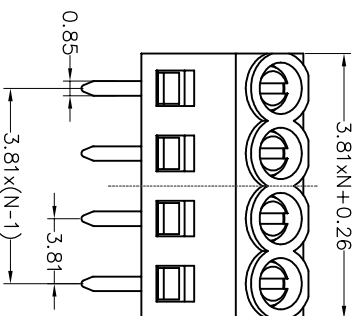

SPECIFICATIONS

Rated(额定参数): 300V,10A
 Dielectric strength(抗电强度): AC1250V/1 Minute
 Insulation Resistance(绝缘电阻):1000MΩ Min
 Contact Resistance(接触电阻):20mΩ Max
 Screw Torque(扭矩): 0.2Nm (1.77Lb.in)
 Wire Range(线径):26~16AWG
 Strip length(剥线长度):4~5mm
 Temp. range(操作温度): -40℃~+105℃
 MAX Soldering(瞬时温度):+250℃,5s

Housing Material(塑件): PA66 (UL94 V-0)
 Contact(端子): Brass, Tin plating(黄铜镀锡)
 Wire protector(弹片): Brass(黄铜), Ni plating(镍鍍)
 Screw (螺丝): M2.0, Steel, Zinc plating(钢,镀锌)

PITCH RANGE IN MM	NOMINAL DIMENSION RANGE IN MM				
	OVER TO	OVER TO	OVER TO	OVER TO	OVER TO
±0.10	6	10	30	60	100
±0.15	10	24	30	60	100
±0.25	10	24	30	60	150
±0.30	10	24	30	60	150
±0.50	10	24	30	60	150
±0.70	10	24	30	60	150
±1.00	10	24	30	60	150

Ordering Information

JL 102 - 381 XX G 0 1

Pitch 381=3.81PH
 No.of pins 2P,3P,4P~18P
 Housing Color B=Black
 G=Green
 U=Blue
 R=Red
 W=White
 Y=Yellow
 O=Orange
 E=Grey
 Packing

Recommended P.C.B. Layout(Top Side)

DRAW	SHUANGPING ZHENG		SCALE	FIT	PART NO.	JL102-381XXG01
	CHECK	LICHAO LIU	UNIT	mm		
APPROVE	YONGLIANG GAO		SIZE	A4	TITLE:	JL102-381-XXP螺钉式/PA66/绿色
			SHEET	1/1		
			PROJ.			

JILIN 东莞市锦凌电子有限公司
 DONGGUAN JILIN ELECTRONIC CO., LTD