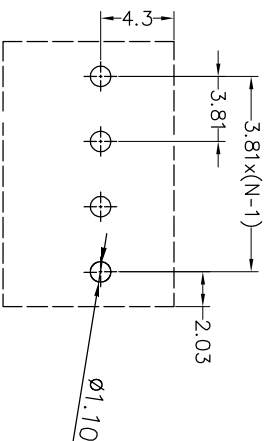

SPECIFICATIONS

Rated(额定参数): 300V,10A
 Dielectric strength(抗电强度): AC1250V/1 Minute
 Insulation Resistance(绝缘电阻):1000MΩ Min
 Contact Resistance(接触电阻):20mΩ Max
 Screw Torque(扭矩): 0.2Nm (1.77Lb.in)
 Wire Range(线径):26~16AWG
 Strip length(剥线长度):4~5mm
 Temp. range(操作温度): -40℃~+105℃
 MAX Soldering(瞬时温度):+250℃,5s

Housing Material(塑件): PA66 (UL94 V-0)
 Contact(端子): Brass, Tin plating(黄铜镀锡)
 Wire protector(弹片): Brass(黄铜), Ni plating(镍鍍)
 Screw (螺丝): M2.0, Steel, Zinc plating(钢,镀锌)

PITCH RANGE IN MM	NOMINAL DIMENSION RANGE IN MM				
	OVER TO	OVER TO	OVER TO	OVER TO	OVER TO
±0.10	6	10	30	60	100
±0.15	10	24	30	60	100
±0.25	10	24	30	60	150
±0.30	10	24	30	60	150
±0.50	10	24	30	60	150
±0.70	10	24	30	60	150
±1.00	10	24	30	60	150

Ordering Information

JL 102 - 381 XX G 0 1

Pitch 381=3.81PH
 No.of pins 2P,3P,4P~18P
 Housing Color B=Black
 G=Green
 U=Blue
 R=Red
 W=White
 Y=Yellow
 O=Orange
 E=Grey
 Packing

Recommended P.C.B. Layout(Top Side)

DRAW	SHUANGPING ZHENG		SCALE	FIT	PART NO.	JL102-381XXG01
	CHECK	LICHAO LIU	UNIT	mm		
APPROVE	YONGLIANG GAO		SIZE	A4	TITLE:	JL102-381-XXP螺钉式/PA66/绿色
			SHEET	1/1		
			PROJ.			

JILIN 东莞市锦凌电子有限公司
 DONGGUAN JILIN ELECTRONIC CO., LTD