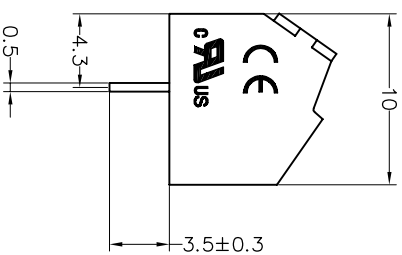

SPECIFICATIONS

Rated(额定参数): 300V,10A
 Dielectric strength(抗电强度): AC1250V/1 Minute
 Insulation Resistance(绝缘电阻):1000MΩ Min
 Contact Resistance(接触电阻):20mΩ Max
 Screw Torque(扭矩): 0.2Nm (1.77Lb.in)
 Wire Range(线径):26~16AWG
 Strip length(剥线长度):4~5mm
 Temp. range(操作温度): -40℃~+105℃
 MAX Soldering(瞬时温度):+250℃,5s

Housing Material(塑件): PA66 (UL94 V-0)
 Contact(端子): Brass, Tin plating(黄铜镀锡)
 Wire protector(弹片): Brass(黄铜), Ni plating(镍鍍)
 Screw (螺丝): M2.0, Steel, Zinc plating(钢,镀锌)

PITCH RANGE IN MM	NOMINAL DIMENSION RANGE IN MM				
	OVER TO	OVER TO	OVER TO	OVER TO	OVER TO
±0.10	6	10	30	60	100
±0.15	10	24	30	60	100
±0.25	10	24	30	60	150
±0.30	10	24	30	60	150
±0.50	10	24	30	60	150
±0.70	10	24	30	60	150
±1.00	10	24	30	60	150

Ordering Information

JL 102 - 381 XX G 0 1

Pitch 381=3.81PH
 No.of pins 2P,3P,4P~18P
 Housing Color B=Black
 G=Green
 U=Blue
 R=Red
 W=White
 Y=Yellow
 O=Orange
 E=Grey
 Packing

Recommended P.C.B. Layout(Top Side)

DRAW	SHUANGPING ZHENG		SCALE	FIT	PART NO.	JL102-381XXG01
	CHECK	LICHAO LIU	UNIT	mm		
APPROVE	YONGLIANG GAO		SIZE	A4	TITLE:	JL102-381-XXP螺钉式/PA66/绿色
			SHEET	1/1		
			PROJ.			

JILIN 东莞市锦凌电子有限公司
 DONGGUAN JILIN ELECTRONIC CO., LTD