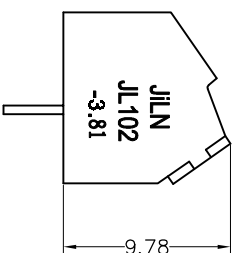

SPECIFICATIONS

Rated(额定参数): 300V,10A
 Dielectric strength(抗电强度): AC1250V/1 Minute
 Insulation Resistance(绝缘电阻):1000MΩ Min
 Contact Resistance(接触电阻):20mΩ Max
 Screw Torque(扭矩): 0.2Nm (1.77Lb.in)
 Wire Range(线径):26~16AWG
 Strip length(剥线长度):4~5mm
 Temp. range(操作温度): -40℃~+105℃
 MAX Soldering(瞬时温度):+250℃,5s

Housing Material(塑件): PA66 (UL94 V-0)
 Contact(端子): Brass, Tin plating(黄铜镀锡)
 Wire protector(弹片): Brass(黄铜), Ni plating(镍鍍)
 Screw (螺丝): M2.0, Steel, Zinc plating(钢,镀锌)

PITCH RANGE IN MM	NOMINAL DIMENSION RANGE IN MM				
	OVER TO	OVER TO	OVER TO	OVER TO	OVER TO
±0.10	6	10	30	60	100
±0.15	10	24	30	60	100
±0.25			±0.30	±0.50	±0.70
±1.00					±1.00

Ordering Information

JL 102 - 381 XX G 0 1

Pitch 381=3.81PH
 No.of pins 2P,3P,4P~18P
 Housing Color B=Black
 U=Blue
 R=Red
 W=White
 Y=Yellow
 O=Orange
 E=Grey
 Packing

Recommended P.C.B. Layout(Top Side)