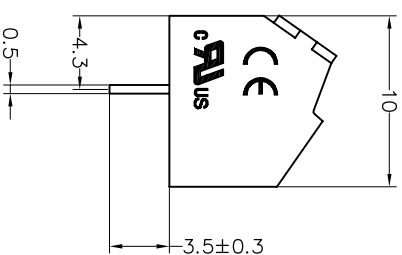

SPECIFICATIONS

Rated(额定参数): 300V,10A
 Dielectric strength(抗电强度): AC1250V/1 Minute
 Insulation Resistance(绝缘电阻):1000MΩ Min
 Contact Resistance(接触电阻):20mΩ Max
 Screw Torque(扭矩): 0.2Nm (1.77Lb.in)
 Wire Range(线径):26~16AWG
 Strip length(剥线长度):4~5mm
 Temp. range(操作温度): -40℃~+105℃
 MAX Soldering(瞬时温度):+250℃,5s

Housing Material(塑件): PA66 (UL94 V-0)
 Contact(端子): Brass, Tin plating(黄铜镀锡)
 Wire protector(弹片): Brass(黄铜), Ni plating(镍鍍)
 Screw (螺丝): M2.0, Steel, Zinc plating(钢,镀锌)

PITCH RANGE IN MM	NOMINAL DIMENSION RANGE IN MM				
	OVER TO	OVER TO	OVER TO	OVER TO	OVER TO
±0.10	6	10	30	60	100
±0.15	10	24	30	60	100
±0.25			±0.30	±0.50	±0.70
±1.00					±1.00

Ordering Information

JL 102 - 381 XX G 0 1

Pitch 381=3.81PH
 No.of pins 2P,3P,4P~18P
 Housing Color B=Black
 U=Blue
 R=Red
 W=White
 Y=Yellow
 O=Orange
 E=Grey
 Packing

Recommended P.C.B. Layout(Top Side)