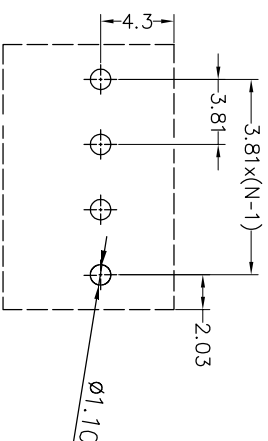

SPECIFICATIONS

Rated(额定参数): 300V,10A
 Dielectric strength(抗电强度): AC1250V/1 Minute
 Insulation Resistance(绝缘电阻):1000MΩ Min
 Contact Resistance(接触电阻):20mΩ Max
 Screw Torque(扭矩): 0.2Nm (1.77Lb.in)
 Wire Range(线径):26~16AWG
 Strip length(剥线长度):4~5mm
 Temp. range(操作温度): -40℃~+105℃
 MAX Soldering(瞬时温度):+250℃,5s

Housing Material(塑件): PA66 (UL94 V-0)
 Contact(端子): Brass, Tin plating(黄铜镀锡)
 Wire protector(弹片): Brass(黄铜), Ni plating(镍鍍)
 Screw (螺丝): M2.0, Steel, Zinc plating(钢,镀锌)

PITCH RANGE IN MM	NOMINAL DIMENSION RANGE IN MM				
	OVER TO	OVER TO	OVER TO	OVER TO	OVER TO
±0.10	6	10	30	60	100
±0.15	10	24	30	60	100
±0.25			±0.30	±0.50	±0.70
±1.00					±1.00

Ordering Information

JL 102 - 381 XX G 0 1

Pitch 381=3.81PH
 No.of pins 2P,3P,4P~18P
 Housing Color B=Black
 U=Blue
 R=Red
 W=White
 Y=Yellow
 O=Orange
 E=Grey
 Packing

Recommended P.C.B. Layout(Top Side)