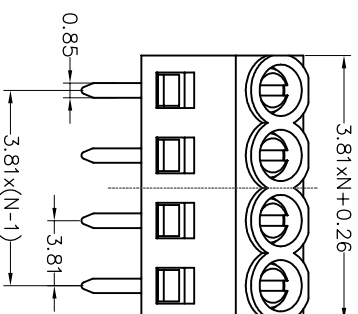

SPECIFICATIONS

Rated(额定参数): 300V,10A
 Dielectric strength(抗电强度): AC1250V/1 Minute
 Insulation Resistance(绝缘电阻):1000MΩ Min
 Contact Resistance(接触电阻):20mΩ Max
 Screw Torque(扭矩): 0.2Nm (1.77Lb.in)
 Wire Range(线径):26~16AWG
 Strip length(剥线长度):4~5mm
 Temp. range(操作温度): -40℃~+105℃
 MAX Soldering(瞬时温度):+250℃,5s

Housing Material(塑件): PA66 (UL94 V-0)
 Contact(端子): Brass, Tin plating(黄铜镀锡)
 Wire protector(弹片): Brass(黄铜), Ni plating(镍鍍)
 Screw (螺丝): M2.0, Steel, Zinc plating(钢,镀锌)

PITCH RANGE IN MM	NOMINAL DIMENSION RANGE IN MM				
	OVER TO	OVER TO	OVER TO	OVER TO	OVER TO
±0.10	6	10	30	60	100
±0.15	10	24	30	60	100
±0.25			±0.30	±0.50	±0.70
±1.00					±1.00

Ordering Information

JL 102 - 381 XX G 0 1

Pitch 381=3.81PH
 No.of pins 2P,3P,4P~18P
 Housing Color B=Black
 U=Blue
 R=Red
 W=White
 Y=Yellow
 O=Orange
 E=Grey
 Packing

Recommended P.C.B. Layout(Top Side)