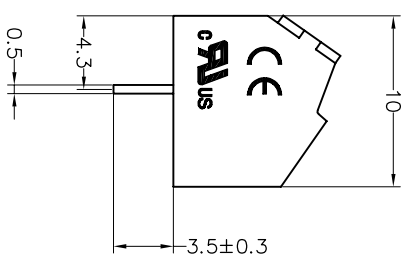

SPECIFICATIONS

Rated(额定参数): 300V,10A  
 Dielectric strength(抗电强度): AC1250V/1 Minute  
 Insulation Resistance(绝缘电阻):1000MΩ Min  
 Contact Resistance(接触电阻):20mΩ Max  
 Screw Torque(扭矩): 0.2Nm (1.77Lb.in)  
 Wire Range(线径):26~16AWG  
 Strip length(剥线长度):4~5mm  
 Temp. range(操作温度): -40℃~+105℃  
 MAX Soldering(瞬时温度):+250℃,5s

Housing Material(塑件): PA66 (UL94 V-0)  
 Contact(端子): Brass, Tin plating(黄铜镀锡)  
 Wire protector(弹片): Brass(黄铜), Ni plating(镍鍍)  
 Screw (螺丝): M2.0, Steel, Zinc plating(钢,镀锌)

PITCH RANGE IN MM	NOMINAL DIMENSION RANGE IN MM				
	OVER TO	OVER TO	OVER TO	OVER TO	OVER TO
±0.10	6	10	30	60	100
±0.15	10	24	30	60	100
±0.25	10	24	30	60	150
±0.30	10	24	30	60	150
±0.50	10	24	30	60	150
±0.70	10	24	30	60	150
±1.00	10	24	30	60	150

Ordering Information

JL 102 - 381 XX G 0 1

Pitch 381=3.81PH  
 No.of pins 2P,3P,4P~18P  
 Housing Color B=Black  
 G=Green  
 U=Blue  
 R=Red  
 W=White  
 Y=Yellow  
 O=Orange  
 E=Grey  
 Packing

Recommended P.C.B. Layout(Top Side)