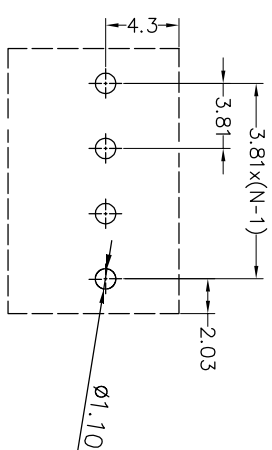

SPECIFICATIONS

Rated(额定参数): 300V,10A  
 Dielectric strength(抗电强度): AC1250V/1 Minute  
 Insulation Resistance(绝缘电阻):1000MΩ Min  
 Contact Resistance(接触电阻):20mΩ Max  
 Screw Torque(扭矩): 0.2Nm (1.77Lb.in)  
 Wire Range(线径):26~16AWG  
 Strip length(剥线长度):4~5mm  
 Temp. range(操作温度): -40℃~+105℃  
 MAX Soldering(瞬时温度):+250℃,5s

Housing Material(塑件): PA66 (UL94 V-0)  
 Contact(端子): Brass, Tin plating(黄铜镀锡)  
 Wire protector(弹片): Brass(黄铜), Ni plating(镍鍍)  
 Screw (螺丝): M2.0, Steel, Zinc plating(钢,镀锌)

PITCH RANGE IN MM	NOMINAL DIMENSION RANGE IN MM				
	OVER TO	OVER TO	OVER TO	OVER TO	OVER TO
±0.10	6	10	30	60	100
±0.15	10	24	30	60	100
±0.25	10	24	30	60	150
±0.30	10	24	30	60	150
±0.50	10	24	30	60	150
±0.70	10	24	30	60	150
±1.00	10	24	30	60	150

Ordering Information

JL 102 - 381 XX G 0 1

Pitch 381=3.81PH  
 No.of pins 2P,3P,4P~18P  
 Housing Color B=Black  
 G=Green  
 U=Blue  
 R=Red  
 W=White  
 Y=Yellow  
 O=Orange  
 E=Grey  
 Packing

Recommended P.C.B. Layout(Top Side)