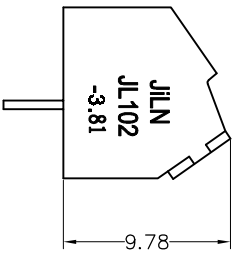

SPECIFICATIONS

Rated(额定参数): 300V,10A  
 Dielectric strength(抗电强度): AC1250V/1 Minute  
 Insulation Resistance(绝缘电阻):1000MΩ Min  
 Contact Resistance(接触电阻):20mΩ Max  
 Screw Torque(扭矩): 0.2Nm (1.77Lb.in)  
 Wire Range(线径):26~16AWG  
 Strip length(剥线长度):4~5mm  
 Temp. range(操作温度): -40℃~+105℃  
 MAX Soldering(瞬时温度):+250℃,5s

Housing Material(塑件): PA66 (UL94 V-0)  
 Contact(端子): Brass, Tin plating(黄铜镀锡)  
 Wire protector(弹片): Brass(黄铜), Ni plating(镍鍍)  
 Screw (螺丝): M2.0, Steel, Zinc plating(钢,镀锌)

PITCH RANGE IN MM	NOMINAL DIMENSION RANGE IN MM				
	OVER TO	OVER TO	OVER TO	OVER TO	OVER TO
±0.10	6	10	30	60	100
±0.15	10	24	30	60	100
±0.25	10	24	30	60	150
±0.30	10	24	30	60	150
±0.50	10	24	30	60	150
±0.70	10	24	30	60	150
±1.00	10	24	30	60	150

Ordering Information

JL 102 - 381 XX G 0 1

Pitch 381=3.81PH  
 No.of pins 2P,3P,4P~18P  
 Housing Color B=Black  
 G=Green  
 U=Blue  
 R=Red  
 W=White  
 Y=Yellow  
 O=Orange  
 E=Grey  
 Packing

Recommended P.C.B. Layout(Top Side)