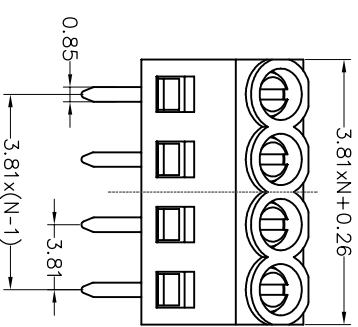

SPECIFICATIONS

Rated(额定参数): 300V,10A  
 Dielectric strength(抗电强度): AC1250V/1 Minute  
 Insulation Resistance(绝缘电阻):1000MΩ Min  
 Contact Resistance(接触电阻):20mΩ Max  
 Screw Torque(扭矩): 0.2Nm (1.77Lb.in)  
 Wire Range(线径):26~16AWG  
 Strip length(剥线长度):4~5mm  
 Temp. range(操作温度): -40℃~+105℃  
 MAX Soldering(瞬时温度):+250℃,5s

Housing Material(塑件): PA66 (UL94 V-0)  
 Contact(端子): Brass, Tin plating(黄铜镀锡)  
 Wire protector(弹片): Brass(黄铜), Ni plating(镍鍍)  
 Screw (螺丝): M2.0, Steel, Zinc plating(钢,镀锌)

PITCH RANGE IN MM	NOMINAL DIMENSION RANGE IN MM				
	OVER TO	OVER TO	OVER TO	OVER TO	OVER TO
±0.10	6	10	30	60	100
±0.15	10	24	30	60	100
±0.25	10	24	30	60	150
±0.30	10	24	30	60	150
±0.50	10	24	30	60	150
±0.70	10	24	30	60	150
±1.00	10	24	30	60	150

Ordering Information

JL 102 - 381 XX G 0 1

Pitch 381=3.81PH  
 No.of pins 2P,3P,4P~18P  
 Housing Color B=Black  
 G=Green  
 U=Blue  
 R=Red  
 W=White  
 Y=Yellow  
 O=Orange  
 E=Grey  
 Packing

Recommended P.C.B. Layout(Top Side)