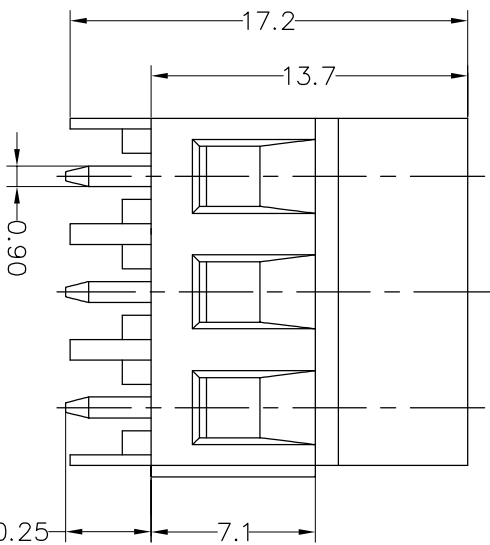

Housing Material(塑件): PA66 (UL94 V-0)
 Contact(端子): Brass, Tin plating(黄铜镀锡)
 Clamp(方块): Brass/Steel(铜/铁), Ni plating(镀锌)
 Screw (螺丝): M2.5, Steel, Zinc plating(钢,镀锌)

PITCH RANGE IN MM	NOMINAL DIMENSION RANGE IN MM				
	OVER 6	OVER 10	OVER 30	OVER 60	OVER 100
TO 6	TO 10	TO 30	TO 60	TO 100	TO 150
±0.10	±0.15	±0.25	±0.30	±0.50	±0.70
					±1.00

Ordering Information

JL 103-500 XX X X 1

Pitch
500=5.00PH

No. of pins
2P, 3P, 4P~24P

Housing Color
B=Black
G=Green
U=Blue
R=Red
W=White
Y=Yellow
O=Orange
E=Grey

Packing
O=Pe bog
T=Tube
A=Tray

REV	DATE	MODIFICATION DESCRIPTION	CHANGE	OPERATION	DRAW	BEN	16.12.09	SCALE	FIT	PART NO.	TITLE:
A0	2016.12.09	NEW DRAWING	CHECK	XX ±0.30				mm	A4	JL103-500XXXX1	5.00mm Terminal Blocks Female
1			CHANGE	X:XX ±0.20					1/1		
				X:XXX ±0.10							
				Angle ±3°	APPROVE						
				DIM							
				TOL							
					PROU.						