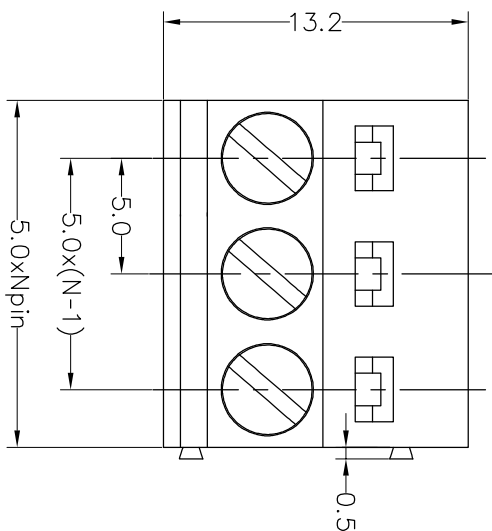

Housing Material(塑件): PA66 (UL94 V-0)
 Contact(端子): Brass, Tin plating(黄铜镀锡)
 Clamp(方块): Brass/Steel(铜/铁), Ni plating(镀锌)
 Screw (螺丝): M2.5, Steel, Zinc plating(钢,镀锌)

PITCH RANGE IN MM	NOMINAL DIMENSION RANGE IN MM				
	OVER 6	OVER 10	OVER 30	OVER 60	OVER 100
TO 6	TO 10	TO 30	TO 60	TO 100	TO 150
±0.10	±0.15	±0.25	±0.30	±0.50	±0.70
					±1.00

Ordering Information

JL 103-500 XX X X 1

Pitch
500=5.00PH

No. of pins
2P, 3P, 4P~24P

Housing Color
B=Black
G=Green
U=Blue
R=Red
W=White
Y=Yellow
O=Orange
E=Grey

Packing
O=Pe bog
T=Tube
A=Tray

REV	DATE	MODIFICATION DESCRIPTION	CHANGE	OPERATION	DRAW	BEN	16.12.09	SCALE	FIT	PART NO.	TITLE:
A0	2016.12.09	NEW DRAWING	CHECK	XX ±0.30				mm	A4	JL103-500XXXX1	5.00mm Terminal Blocks Female
1			CHANGE	X:XX ±0.20					1/1		
				X:XXX ±0.10							
				Angle ±3°	APPROVE						
				DIM							
				TOL							
					PROU.						