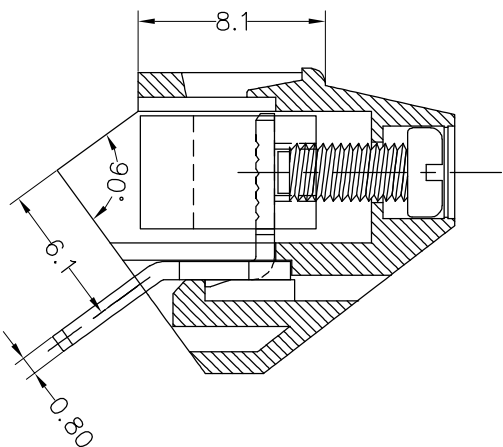

SPECIFICATIONS

Rated(额定参数): 300V,10A
 Dielectric strength(抗电强度): AC1500V/1 Minute
 Insulation Resistance(绝缘电阻):500MΩ Min
 Contact Resistance(接触电阻):20mΩ Max
 Screw Torque(扭矩): 0.4Nm (3.5l.b.in)
 Wire Range(线径):24~12AWG
 Strip length(剥线长度):6~7mm
 Temp. range(操作温度): -40℃~+105℃
 MAX Soldering(瞬时温度):+250℃,5s

Housing Material(塑件): PA66 (UL94 V-0)
 Contact(端子): Brass, Tin plating(黄铜镀锡)
 Clamp(方块): Brass/Steel(铜/铁), Ni plating(镀锌)
 Screw (螺丝): M2.5, Steel, Zinc plating(钢,镀锌)

PITCH RANGE IN MM	NOMINAL DIMENSION RANGE IN MM				
	OVER 6	OVER 10	OVER 30	OVER 60	OVER 100
TO 6	TO 10	TO 30	TO 60	TO 100	TO 150
±0.10	±0.15	±0.25	±0.30	±0.50	±0.70
					±1.00

Ordering Information

JL 103-500 XX X X 1

Pitch
500=5.00PH

No. of pins
2P, 3P, 4P~24P

Housing Color
B=Black
G=Green
U=Blue
R=Red
W=White
Y=Yellow
O=Orange
E=Grey

Packing
O=Pe bog
T=Tube
A=Tray

REV	DATE	MODIFICATION DESCRIPTION	CHANGE	OPERATION	DRAW	BEN	16.12.09	SCALE	FIT	PART NO.	TITLE:
A0	2016.12.09	NEW DRAWING	CHECK	XX ±0.30				mm	A4	JL103-500XXXX1	5.00mm Terminal Blocks Female
1			CHANGE	X:XX ±0.20					1/1		
				X:XXX ±0.10							
				Angle ±3°	APPROVE						
				DIM							
				TOL							
					PROU.						