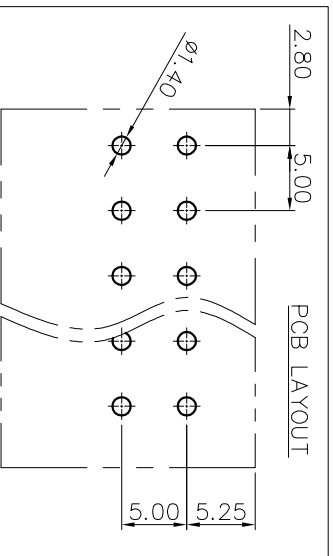

NOTES1:

- UL Standard
- 1.Rated voltage/current : 300V / 20A
- 3.Torque value : M2.5 , 3.5Lb.in
- 4.Wire range : 30~12AWG

IEC Standard

- 1.Rated voltage/current : 250V / 24A
- 2.Torque value : M2.5 , 0.4N·m
- 3.Wire range : 0.5~2.5mm²

NOTES2:

- 1.Dimension shall be interpreted per ASME Y14.5-2009
- 2.Pitch : 5.00mm, Poles : N=02~24P
- 3.Stripping length : 12~13mm
- 4.Withstanding voltage : AC2000V/1Min
- 5.Operating temperature: -40°C~+105°C
- 6.Undimensioned tolerances:

Pitch range in mm		Nominal dimension range		mm	
Over	TO	Over	TO	Over	TO
6	10	30	60	100	150
10	24	30	60	100	150
10	24	30	60	100	150
±0.15	±0.20	±0.30	±0.50	±0.70	±1.00
					±2°

7.RoHS Compliance

Ordering Information

JL105R-500 XX G 0 1

Pitch 500=5.0PH No.of pins 2P~24P Housing Color B=Black G=Green U=Blue R=Red W=White Y=Yellow D=Orange E=Grey

Packging 0=Pe bag T=Tube A=Tray

REVISION RECORD				
REV	ECN	DESCRIPTION	DRFT	DATE
A0		NEW		21.08.16