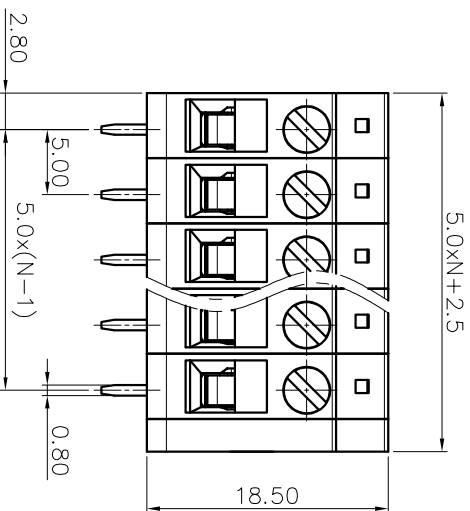

NOTES2:

- 1.Dimension shall be interpreted per ASME Y14.5-2009
- 2.Pitch : 5.00mm, Poles : N=02~24P
- 3.Stripping length : 12~13mm
- 4.Withstanding voltage : AC2000V/1Min
- 5.Operating temperature: -40°C~+105°C
- 6.Undimensioned tolerances:

Pitch range in mm		Nominal dimension range		mm	
Over	TO	Over	TO	Over	TO
6	10	30	60	100	150
10	24	30	60	100	150
10	24	30	60	100	150
±0.15	±0.20	±0.30	±0.50	±0.70	±1.00
					±2°

7.RoHS Compliance

Ordering Information

JL105R-500 XX G 0 1

Pitch 500=5.0PH No.of pins 2P~24P Housing Color B=Black G=Green U=Blue R=Red W=White Y=Yellow D=Orange E=Grey

Packging 0=Pe bag T=Tube A=Tray

REVISION RECORD				
REV	ECN	DESCRIPTION	DRFT	DATE
A0		NEW		21.08.16