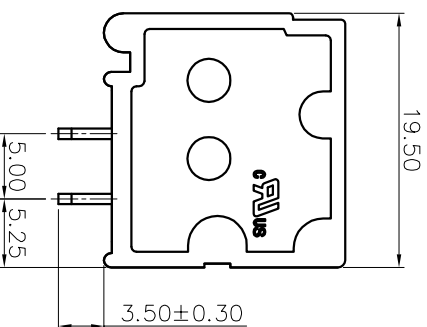

NOTES2:

- 1.Dimension shall be interpreted per ASME Y14.5-2009
- 2.Pitch : 5.00mm, Poles : N=02~24P
- 3.Stripping length : 12~13mm
- 4.Withstanding voltage : AC2000V/1Min
- 5.Operating temperature: -40°C~+105°C
- 6.Undimensioned tolerances:

Pitch range in mm		Nominal dimension range		mm	
Over	TO	Over	TO	Over	TO
6	10	30	60	100	150
10	24	30	60	100	150
10	24	30	60	100	150
±0.15	±0.20	±0.30	±0.50	±0.70	±1.00
					±2°

7.RoHS Compliance

Ordering Information

JL105R-500 XX G 0 1

Pitch 500=5.0PH No.of pins 2P~24P Housing Color B=Black G=Green U=Blue R=Red W=White Y=Yellow D=Orange E=Grey

Packging 0=Pe bag T=Tube A=Tray

REVISION RECORD				
REV	ECN	DESCRIPTION	DRFT	DATE
A0		NEW		21.08.16

DRAW	SHUANGPING ZHENG	SCALE	FIT	<p>JIN 东莞市锦凌电子有限公司 DONGGUAN JINLING ELECTRONIC CO., LTD</p>
CHECK	LICHAD LIU	UNIT	mm	
APPROVE	YONGLIANG GAO	SIZE	A4	
		SHEET	1/1	PART NO.
		PRDJ		JL105R-500XXG01
				TITLE:
				JL105R-5.0-XXP 螺钉式/弯脚/绿色