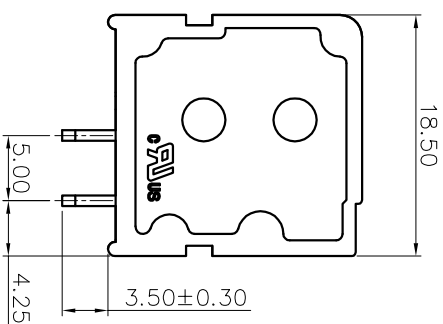

NOTES2:

1. Dimension shall be interpreted per ASME Y14.5-2009
2. Pitch : 5.00mm, Poles : N=01~24P
3. Stripping length : 12~13mm
4. Withstanding voltage : AC2000V/1Min
5. Operating temperature : -40°C~+105°C
6. Undimensioned tolerances:

Pitch range in mm	Nominal dimension range in mm		-	~	D
	Over	Over			
TO 6	10	30	60	100	150
TO 10	24	30	60	100	150
±0.15/±0.20	±0.30	±0.50	±0.70	±1.00	±1.30
					±2°

7. RoHS Compliance

Ordering Information

JL105V-500 XX G 0 1

- Pitch 500=5.0PH
- No. of pins 2P~24P
- Housing Color B=Black G=Green U=Blue R=Red W=White Y=Yellow D=Orange E=Grey
- Packaging 0=Pe bag T=Tube A=Tray

REVISION RECORD				
REV	ECN	DESCRIPTION	DRFT	DATE
A0		NEW		21.08.16

DRAW	SHUANGPING ZHENG		SCALE	FIT	PART NO.	JL105V-500XXG01
	CHECK	LICHAD LIU	UNIT	mm		
APPROVE	YONGLIANG GAO		SIZE	A4	TITLE:	JL105V-5.0-XXP 螺钉式直脚绿色
			SHEET	1/1		
			PRD			

JILIN 东莞市锦凌电子有限公司
DONGGUAN JINLING ELECTRONIC CO., LTD