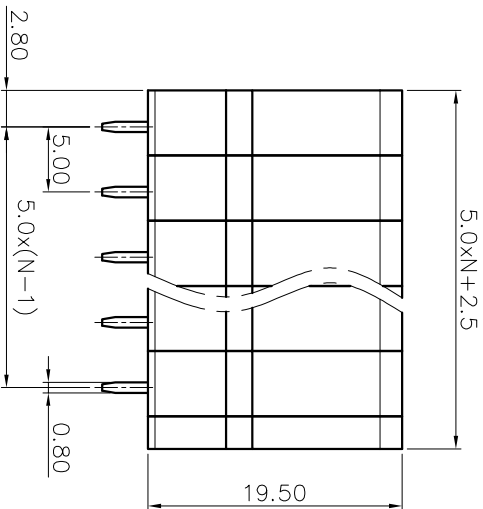

NOTES2:

1. Dimension shall be interpreted per ASME Y14.5-2009
2. Pitch : 5.00mm, Poles : N=01~24P
3. Stripping length : 12~13mm
4. Withstanding voltage : AC2000V/1Min
5. Operating temperature : -40°C~+105°C
6. Undimensioned tolerances:

Pitch range in mm	Nominal dimension range in mm		-	~	D
	Over	Over			
TO 6	10	30	60	100	150
TO 10	24	30	60	100	150
±0.15/±0.20	±0.30	±0.50	±0.70	±1.00	±1.30
					±2°

7. RoHS Compliance

Ordering Information

JL105V-500 XX G 0 1

- Pitch 500=5.0PH
- No. of pins 2P~24P
- Housing Color B=Black G=Green U=Blue R=Red W=White Y=Yellow D=Orange E=Grey
- Packaging 0=Pe bag T=Tube A=Tray

REVISION RECORD				
REV	ECN	DESCRIPTION	DRFT	DATE
A0		NEW		21.08.16

DRAW	SHUANGPING ZHENG		SCALE	FIT	PART NO.	JL105V-500XXG01
	CHECK	LICHAD LIU	UNIT	mm		
APPROVE	YONGLIANG GAO		SIZE	A4	TITLE:	JL105V-5.0-XXP 螺钉式直脚绿色
			SHEET	1/1		
			PRD			

JILIN 东莞市锦凌电子有限公司
DONGGUAN JINLING ELECTRONIC CO., LTD