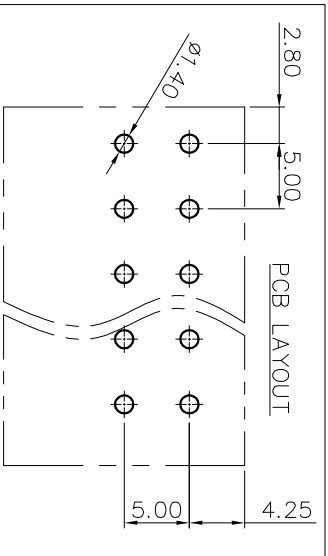

NOTES:

UL Standard

1. Rated voltage/current : 300V / 20A
3. Torque value : M2.5 , 3.5Lb.in
4. Wire range : 30~12AWG

IEC Standard

1. Rated voltage/current : 250V / 24A
2. Torque value : M2.5 , 0.4N.m
3. Wire range : 0.5~2.5mm²

NOTES2:

1. Dimension shall be interpreted per ASME Y14.5-2009
2. Pitch : 5.00mm, Poles : N=01~24P
3. Stripping length : 12~13mm
4. Withstanding voltage : AC2000V/1Min
5. Operating temperature : -40°C~+105°C
6. Undimensioned tolerances:

Pitch range in mm	Nominal dimension range in mm		-	~	D		
	Over	Over				Over	Over
TO 6	10	30	60	100	150		
TO 10	24	30	60	100	150		
±0.15/±0.20	±0.30	±0.50	±0.70	±1.00	±1.30		
					±2°		

7. RoHS Compliance

Ordering Information

JL105V-500 XX G 0 1

- Pitch 500=5.0PH
- No. of pins 2P~24P
- Housing Color B=Black G=Green U=Blue R=Red W=White Y=Yellow D=Orange E=Grey
- Packaging 0=Pe bag T=Tube A=Tray

REVISION RECORD				
REV	ECN	DESCRIPTION	DRFT	DATE
A0		NEW		21.08.16

DRAW	SHUANGPING ZHENG		SCALE	FIT	PART NO.	JL105V-500XXG01
	CHECK	LICHAD LIU	UNIT	mm		
APPROVE	YONGLIANG GAO		SIZE	A4	TITLE:	JL105V-5.0-XXP 螺钉式直脚绿色
			SHEET	1/1		
			PRD			

JILIN 东莞市锦凌电子有限公司
DONGGUAN JINLING ELECTRONIC CO., LTD

1 2 3 4 5 6 7 8 9

A B C D E F G

1 2 3 4 5 6 7 8 9

A B C D E F G