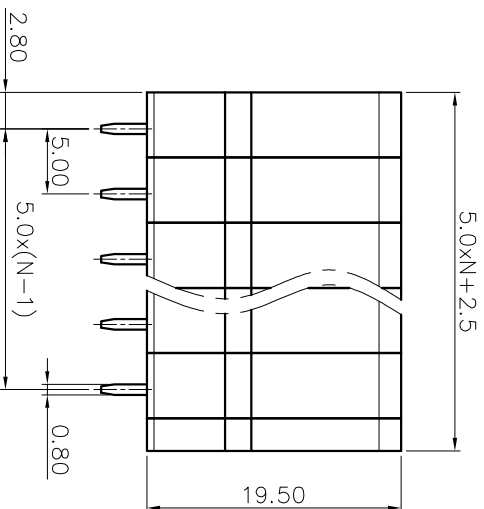

NOTES2:

1. Dimension shall be interpreted per ASME Y14.5-2009
2. Pitch : 5.00mm, Poles : N=01~24P
3. Stripping length : 12~13mm
4. Withstanding voltage : AC2000V/1Min
5. Operating temperature : -40°C~+105°C
6. Undimensioned tolerances:

Pitch range in mm	Nominal dimension range in mm		-	~	D
	Over	Over			
TO 6	10	30	60	100	150
TO 10	24	30	60	100	150
±0.15/±0.20	±0.30	±0.50	±0.70	±1.00	±1.30
					±2°

7. RoHS Compliance

Ordering Information

JL105V-500 XX G 0 1

- Pitch 500=5.0PH
- No. of pins 2P~24P
- Housing Color B=Black G=Green U=Blue R=Red W=White Y=Yellow D=Orange E=Grey
- Packaging 0=Pe bag T=Tube A=Tray

REVISION RECORD				
REV	ECN	DESCRIPTION	DRFT	DATE
A0		NEW		21.08.16

DRAW	SHUANGPING ZHENG		SCALE	FIT	PART NO.	TITLE:
	UNIT	mm	A4	1/1		
CHECK	LICHAD LIU		SIZE	A4	JL105V-500XXG01	JL105V-5.0-XXP 螺钉式直脚绿色
APPROVE	YONGLIANG GAO		SHEET	1/1		
			PRD			

JILIN 东莞市锦凌电子有限公司
DONGGUAN JINLING ELECTRONIC CO., LTD