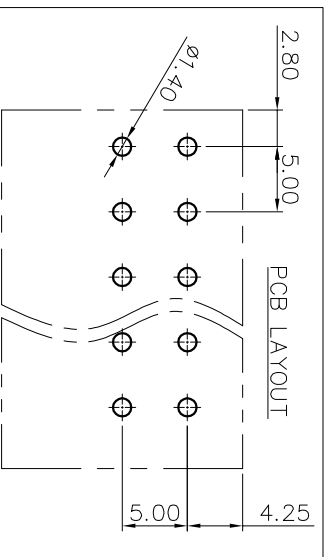

NOTES:

UL Standard

1. Rated voltage/current : 300V / 20A
3. Torque value : M2.5 , 3.5Lb.in
4. Wire range : 30~12AWG

IEC Standard

1. Rated voltage/current : 250V / 24A
2. Torque value : M2.5 , 0.4N.m
3. Wire range : 0.5~2.5mm²

NOTES2:

1. Dimension shall be interpreted per ASME Y14.5-2009
2. Pitch : 5.00mm, Poles : N=01~24P
3. Stripping length : 12~13mm
4. Withstanding voltage : AC2000V/1Min
5. Operating temperature : -40°C~+105°C
6. Undimensioned tolerances:

Pitch range in mm	Nominal dimension range in mm		-	~	D		
	Over	Over				Over	Over
TO 6	10	30	60	100	150		
TO 10	24	30	60	100	150		
±0.15/±0.20	±0.30	±0.50	±0.70	±1.00	±1.30		
					±2°		

7. RoHS Compliance

Ordering Information

JL105V-500 XX G 0 1

- Pitch 500=5.0PH
- No. of pins 2P~24P
- Housing Color B=Black G=Green U=Blue R=Red W=White Y=Yellow D=Orange E=Grey
- Packaging 0=Pe bag T=Tube A=Tray

REVISION RECORD				
REV	ECN	DESCRIPTION	DRFT	DATE
A0		NEW		21.08.16

DRAW	SHUANGPING ZHENG		SCALE	FIT	PART NO.	TITLE:
	UNIT	mm	A4	1/1		
CHECK	LICHAD LIU		SIZE	A4	JL105V-500XXG01	JL105V-5.0-XXP 螺钉式直脚绿色
APPROVE	YONGLIANG GAO		SHEET	1/1		
			PRD			

JILIN 东莞市锦凌电子有限公司
DONGGUAN JINLING ELECTRONIC CO., LTD

JL105V-500XXG01

JL105V-5.0-XXP 螺钉式直脚绿色