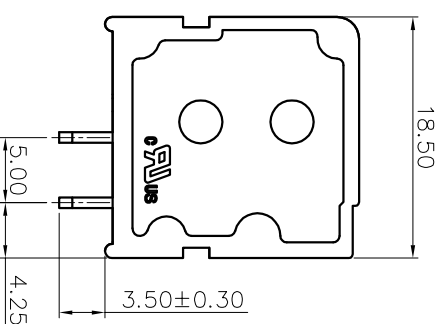

NOTES2:

1. Dimension shall be interpreted per ASME Y14.5-2009
2. Pitch : 5.00mm, Poles : N=01~24P
3. Stripping length : 12~13mm
4. Withstanding voltage : AC2000V/1Min
5. Operating temperature : -40°C~+105°C
6. Undimensioned tolerances:

Pitch range in mm	Nominal dimension range in mm		-	~	D
	Over	Over			
TO 6	10	30	60	100	150
TO 10	24	30	60	100	150
±0.15/±0.20	±0.30	±0.50	±0.70	±1.00	±1.30
					±2°

7. RoHS Compliance

Ordering Information

JL105V-500 XX G 0 1

- Pitch 500=5.0PH
- No. of pins 2P~24P
- Housing Color B=Black G=Green U=Blue R=Red W=White Y=Yellow D=Orange E=Grey
- Packaging 0=Pe bag T=Tube A=Tray

REVISION RECORD				
REV	ECN	DESCRIPTION	DRFT	DATE
A0		NEW		21.08.16

DRAW	SHUANGPING ZHENG		SCALE	FIT	PART NO.	TITLE:
	UNIT	mm	A4	1/1		
CHECK	LICHAD LIU		SIZE	A4	JL105V-500XXG01	JL105V-5.0-XXP 螺钉式直脚绿色
APPROVE	YONGLIANG GAO		SHEET	1/1		
			PRD			

JILIN 东莞市锦凌电子有限公司
DONGGUAN JINLING ELECTRONIC CO., LTD