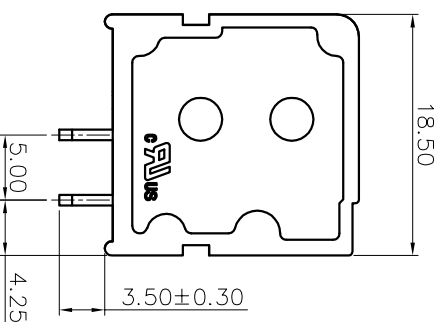

NOTES2:

1. Dimension shall be interpreted per ASME Y14.5-2009
 2. Pitch : 7.50mm, Poles : N=02~16P
 3. Stripping length : 12~13mm
 4. Withstanding voltage : AC2500V/1Min
 5. Operating temperature: -40°C~+105°C
 6. Undimensioned tolerances:

Pitch range in mm		Nominal dimension range in mm		Tolerance	
Over	TO	Over	TO	Over	TO
6	10	30	60	100	150
10	24	30	60	100	150
				±0.15	±0.20
				±0.30	±0.50
				±0.70	±1.00
				±1.30	±2.0

7. RoHS Compliance

Ordering Information

JL105V-750 XX G 0 1

Pitch 750=7.5PH No. of pins 2P~24P Housing Color B=Black G=Green U=Blue R=Red W=White Y=Yellow D=Orange E=Grey

Packaging 0=Pe bag T=Tube A=Tray

REVISION RECORD				
REV	ECN	DESCRIPTION	DRFT	DATE
A0		NEW		21.08.16

DRAW	SHUANGPING ZHENG		SCALE	FIT		JILIN [®] 东莞市锦凌电子有限公司 DONGGUAN JINLING ELECTRONIC CO., LTD	
CHECK	LICHAD LIU	UNIT	mm	SIZE			A4
APPROVE	YONGLIANG GAO	SHEET	1/1	PRD			
PART NO.		JL105V-750XXG01					
TITLE:		JL105V-7.5-XXP 螺钉式直脚绿色					