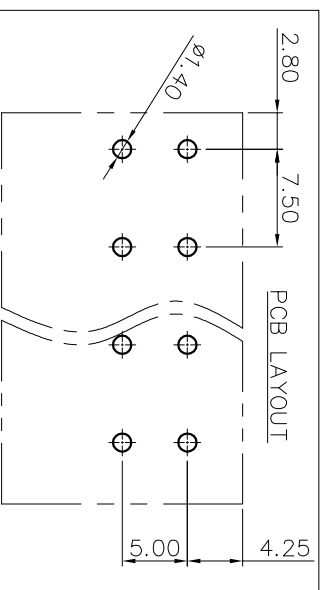

NOTES2:

1. Dimension shall be interpreted per ASME Y14.5-2009
 2. Pitch : 7.50mm, Poles : N=02~16P
 3. Stripping length : 12~13mm
 4. Withstanding voltage : AC2500V/1Min
 5. Operating temperature: -40°C~+105°C
 6. Undimensioned tolerances:

Pitch range in mm		Nominal dimension range in mm		Tolerance	
Over	TO	Over	TO	Over	TO
6	10	30	60	100	150
10	24	30	60	100	150
				±0.15	±0.20
				±0.30	±0.50
				±0.70	±1.00
				±1.30	±2.0

7. RoHS Compliance

Ordering Information

JL105V-750 XX G 0 1

Pitch 750=7.5PH No. of pins 2P~24P Housing Color B=Black G=Green U=Blue R=Red W=White Y=Yellow D=Orange E=Grey

Packaging 0=Pe bag T=Tube A=Tray

REVISION RECORD				
REV	ECN	DESCRIPTION	DRFT	DATE
A0		NEW		21.08.16

DRAW	SHUANGPING ZHENG		SCALE	FIT		JILIN [®] 东莞市锦凌电子有限公司 DONGGUAN JINLING ELECTRONIC CO., LTD	
CHECK	LICHAD LIU	UNIT	mm	SIZE			A4
APPROVE	YONGLIANG GAO	SHEET	1/1	PRD			
PART NO.		JL105V-750XXG01					
TITLE:		JL105V-7.5-XXP 螺钉式直脚绿色					