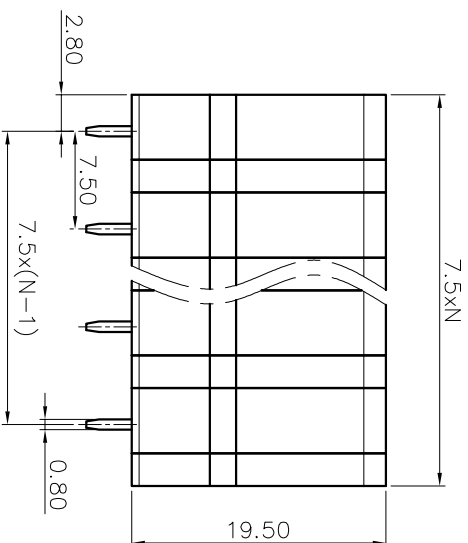

NOTES2:

1. Dimension shall be interpreted per ASME Y14.5-2009
 2. Pitch : 7.50mm, Poles : N=02~16P
 3. Stripping length : 12~13mm
 4. Withstanding voltage : AC2500V/1Min
 5. Operating temperature: -40°C~+105°C
 6. Undimensioned tolerances:

Pitch range in mm		Nominal dimension range in mm		Tolerance	
Over	TO	Over	TO	Over	TO
6	10	30	60	100	150
10	24	30	60	100	150
				±0.15	±0.20
				±0.30	±0.50
				±0.70	±1.00
				±1.30	±2.0

7. RoHS Compliance

Ordering Information

JL105V-750 XX G 0 1

Pitch 750=7.5PH No. of pins 2P~24P Housing Color B=Black G=Green U=Blue R=Red W=White Y=Yellow D=Orange E=Grey

Packaging 0=Pe bag T=Tube A=Tray

REVISION RECORD				
REV	ECN	DESCRIPTION	DRFT	DATE
A0		NEW		21.08.16

DRAW	SHUANGPING ZHENG		SCALE	FIT		JILIN [®] 东莞市锦凌电子有限公司 DONGGUAN JINLING ELECTRONIC CO., LTD	
CHECK	LICHAD LIU	UNIT	mm	SIZE			A4
APPROVE	YONGLIANG GAO	SHEET	1/1	PRD			
PART NO.		JL105V-750XXG01					
TITLE:		JL105V-7.5-XXP 螺钉式直脚绿色					