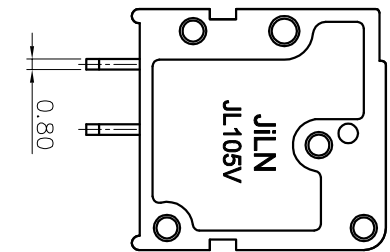

NOTES1:

- UL Standard  
 1. Rated voltage/current : 300V / 20A  
 3. Torque value : M2.5 , 3.5Lb.in  
 4. Wire range : 30~12AWG

IEC Standard

1. Rated voltage/current : 450V / 24A  
 2. Torque value : M2.5 , 0.4N·m  
 3. Wire range : 0.5~2.5mm<sup>2</sup>

NOTES2:

1. Dimension shall be interpreted per ASME Y14.5-2009  
 2. Pitch : 7.50mm, Poles : N=02~16P  
 3. Stripping length : 12~13mm  
 4. Withstanding voltage : AC2500V/1Min  
 5. Operating temperature: -40°C~+105°C  
 6. Undimensioned tolerances:

Pitch range in mm		Nominal dimension range in mm		Tolerance	
Over	TO	Over	TO	Over	TO
6	10	30	60	100	150
10	24	30	60	100	150
				±0.15	±0.20
				±0.30	±0.50
				±0.70	±1.00
				±1.30	±2.0

7. RoHS Compliance

# Ordering Information

JL105V-750 XX G 0 1

REVISION RECORD				
REV	ECN	DESCRIPTION	DRFT	DATE
A0		NEW		21.08.16

DRAW	SHUANGPING ZHENG	SCALE	FIT	<p><b>jiLN</b>® 东莞市锦凌电子有限公司 DONGGUAN JINLING ELECTRONIC CO., LTD</p>
CHECK	LICHAD LIU	UNIT	mm	
APPROVE	YONGLIANG GAO	SIZE	A4	
		SHEET	1/1	PART NO.
		PRD		JL105V-750XXG01
				TITLE:
				JL105V-7.5-XXP 螺钉式直脚绿色