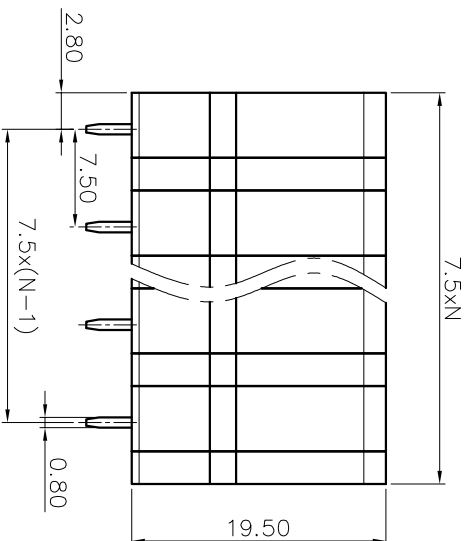

NOTES1:

- UL Standard  
 1. Rated voltage/current : 300V / 20A  
 3. Torque value : M2.5 , 3.5Lb.in  
 4. Wire range : 30~12AWG

IEC Standard

1. Rated voltage/current : 450V / 24A  
 2. Torque value : M2.5 , 0.4N·m  
 3. Wire range : 0.5~2.5mm<sup>2</sup>

NOTES2:

1. Dimension shall be interpreted per ASME Y14.5-2009  
 2. Pitch : 7.50mm, Poles : N=02~16P  
 3. Stripping length : 12~13mm  
 4. Withstanding voltage : AC2500V/1Min  
 5. Operating temperature: -40°C~+105°C  
 6. Undimensioned tolerances:

Pitch range in mm		Nominal dimension range in mm		Tolerance	
Over	TO	Over	TO	Over	TO
6	10	30	60	100	150
10	24	30	60	100	150
				±0.15	±0.20
				±0.30	±0.50
				±0.70	±1.00
				±1.30	±2.0

7. RoHS Compliance

# Ordering Information

JL105V-750 XX G 0 1

REVISION RECORD				
REV	ECN	DESCRIPTION	DRFT	DATE
A0		NEW		21.08.16

DRAW	SHUANGPING ZHENG	SCALE	FIT	<p><b>jiLN</b>® 东莞市锦凌电子有限公司 DONGGUAN JINLING ELECTRONIC CO., LTD</p>
CHECK	LICHAD LIU	UNIT	mm	
APPROVE	YONGLIANG GAO	SIZE	A4	
		SHEET	1/1	PART NO.
		PRD		JL105V-750XXG01
				TITLE:
				JL105V-7.5-XXP 螺钉式直脚绿色