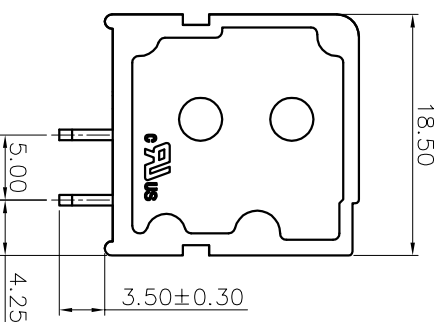

NOTES2:

1. Dimension shall be interpreted per ASME Y14.5-2009  
 2. Pitch : 7.50mm, Poles : N=02~16P  
 3. Stripping length : 12~13mm  
 4. Withstanding voltage : AC2500V/1Min  
 5. Operating temperature: -40°C~+105°C  
 6. Undimensioned tolerances:

Pitch range in mm		Nominal dimension range in mm		Tolerance	
Over	TO	Over	TO	Over	TO
6	10	30	60	100	150
10	24	30	60	100	150
				±0.15	±0.20
				±0.30	±0.50
				±0.70	±1.00
				±1.30	±2.0

7. RoHS Compliance

# Ordering Information

JL105V-750 XX G 0 1

REVISION RECORD				
REV	ECN	DESCRIPTION	DRFT	DATE
A0		NEW		21.08.16

DRAW	SHUANGPING ZHENG	SCALE	FIT	<p><b>jiLN</b>® 东莞市锦凌电子有限公司 DONGGUAN JINLING ELECTRONIC CO., LTD</p>
CHECK	LICHAD LIU	UNIT	mm	
APPROVE	YONGLIANG GAO	SIZE	A4	
		SHEET	1/1	PART NO.
		PRD		JL105V-750XXG01
				TITLE:
				JL105V-7.5-XXP 螺钉式直脚绿色