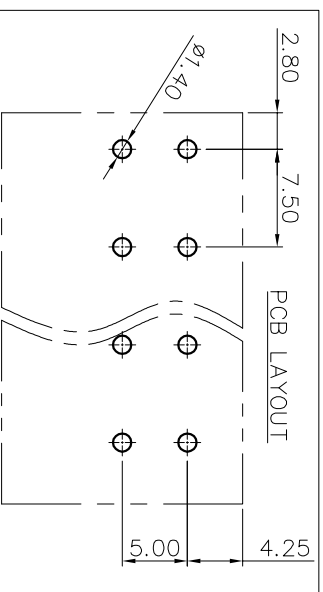

NOTES1:

- UL Standard  
 1. Rated voltage/current : 300V / 20A  
 3. Torque value : M2.5 , 3.5Lb.in  
 4. Wire range : 30~12AWG

IEC Standard

1. Rated voltage/current : 450V / 24A  
 2. Torque value : M2.5 , 0.4N·m  
 3. Wire range : 0.5~2.5mm<sup>2</sup>

NOTES2:

1. Dimension shall be interpreted per ASME Y14.5-2009  
 2. Pitch : 7.50mm, Poles : N=02~16P  
 3. Stripping length : 12~13mm  
 4. Withstanding voltage : AC2500V/1Min  
 5. Operating temperature: -40°C~+105°C  
 6. Undimensioned tolerances:

Pitch range in mm		Nominal dimension range in mm		Tolerance	
Over	TO	Over	TO	Over	TO
6	10	30	60	100	150
10	24	30	60	100	150
				±0.15	±0.20
				±0.30	±0.50
				±0.70	±1.00
				±1.30	±2.0

7. RoHS Compliance

# Ordering Information

JL105V-750 XX G 0 1

REVISION RECORD				
REV	ECN	DESCRIPTION	DRFT	DATE
A0		NEW		21.08.16

DRAW	SHUANGPING ZHENG	SCALE	FIT	<p><b>jiLN</b>® 东莞市锦凌电子有限公司 DONGGUAN JINLING ELECTRONIC CO., LTD</p>
CHECK	LICHAD LIU	UNIT	mm	
APPROVE	YONGLIANG GAO	SIZE	A4	
		SHEET	1/1	PART NO.
		PRD		JL105V-750XXG01
				TITLE:
				JL105V-7.5-XXP 螺钉式直脚绿色