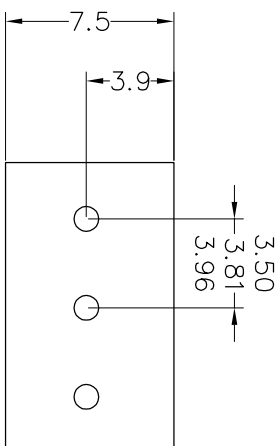

SPECIFICATIONS

Rated(额定参数): 150V,10A
 Dielectric strength(抗电强度): AC1500V/1 Minute
 Insulation Resistance(绝缘电阻):1000MΩ Min
 Contact Resistance(接触电阻):20mΩ Max
 Screw Torque(扭矩): 0.2Nm (1.7Lb.in)
 Wire Range(线径):26~16AWG
 Strip length(剥线长度):5~6mm
 Temp. range(操作温度): -40°C~+105°C
 MAX Soldering(瞬时温度):+250°C,5s

Housing Material(塑件): PA66 (UL94 V-0)
 Contact(端子): Brass, Tin plating(黄铜镀锡)
 Wire protector(弹片): Brass(黄铜), Ni plating(镀镍)
 Screw (螺丝): M2.0, Steel, Zinc plating(钢,镀锌)

PITCH RANGE		NOMINAL DIMENSION RANGE	
IN	MM	IN	MM
OVER	6	OVER	30
TO	10	TO	60
OVER	10	TO	100
TO	24	TO	150
±0.10	±0.15	±0.25	±0.30
		±0.30	±0.50
		±0.50	±0.70
		±1.00	

Ordering Information

JL 124D - XXX XX X X 1

Pitch
 350=3.50PH
 381=3.81PH
 396=3.96PH

No.of pins
 2P,3P,4P~24P

Housing Color
 B=Black
 G=Green
 U=Blue
 R=Red
 W=White
 Y=Yellow
 O=Orange
 E=Grey

Packing
 O=Pe bag
 T=Tube
 A=Troy

Recommended P.C.B Layout(Top Side)

REV	DATE	MODIFICATION DESCRIPTION	CHANGE	OPERATION		DRAW	BEN	17.01.03	SCALE	FIT	PART NO.	TITLE:
				XX	±				UNIT	mm		
A0	2017.01.03	NEW DRAWING		X:XX	±	CHECK					JL 124D-XXXXXXXX1	3.50/3.81/3.96mm Terminal Blocks
1				Angle	±3'	APPROVE						Femle 180°