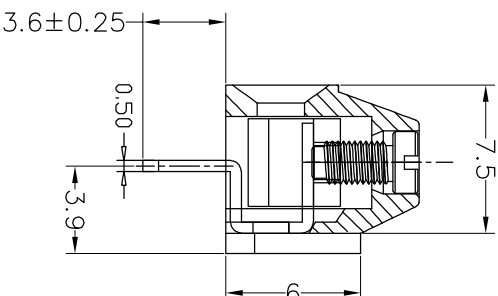

Housing Material(塑件): PA66 (UL94 V-0)
 Contact(端子): Brass, Tin plating(黄铜镀锡)
 Wire protector(弹片): Brass(黄铜), Ni plating(镀镍)
 Screw (螺丝): M2.0, Steel, Zinc plating(钢,镀锌)

PITCH RANGE		NOMINAL DIMENSION RANGE	
IN	MM	IN	MM
OVER	6	OVER	30
TO	10	TO	60
OVER	10	TO	100
TO	24	TO	150
±0.10	±0.15	±0.25	±0.30
		±0.30	±0.50
		±0.50	±0.70
		±1.00	

Ordering Information

JL 124D - XXX XX X X 1

Pitch
 350=3.50PH
 381=3.81PH
 396=3.96PH

No.of pins
 2P,3P,4P~24P

Housing Color
 B=Black
 G=Green
 U=Blue
 R=Red
 W=White
 Y=Yellow
 O=Orange
 E=Grey

Packing
 O=Pe bag
 T=Tube
 A=Troy

Recommended P.C.B Layout(Top Side)

REV	DATE	MODIFICATION DESCRIPTION	CHANGE	OPERATION		DRAW	BEN	17.01.03	SCALE	FIT	PART NO.	TITLE:
				XX	±				UNIT	mm		
A0	2017.01.03	NEW DRAWING		X:XX	±	CHECK					JL 124D-XXXXXXXX1	3.50/3.81/3.96mm Terminal Blocks
1				Angle	±3'	APPROVE						Femle 180°