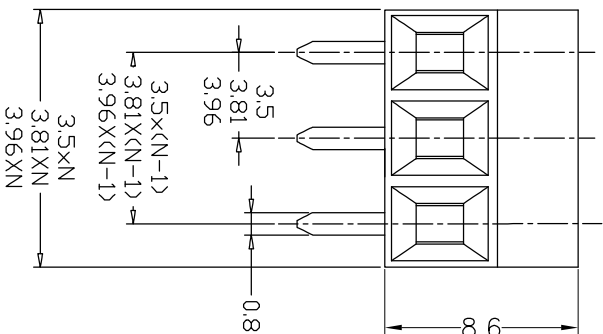

Housing Material(塑件): PA66 (UL94 V-0)
 Contact(端子): Brass, Tin plating(黄铜镀锡)
 Wire protector(弹片): Brass(黄铜), Ni plating(镀镍)
 Screw (螺丝): M2.0, Steel, Zinc plating(钢,镀锌)

PITCH RANGE		NOMINAL DIMENSION RANGE	
IN	MM	IN	MM
OVER	6	OVER	30
TO	10	TO	60
OVER	10	TO	100
TO	24	TO	150
±0.10	±0.15	±0.25	±0.30
		±0.30	±0.50
		±0.50	±0.70
		±1.00	

Ordering Information

JL 124D - XXX XX X X 1

Pitch
 350=3.50PH
 381=3.81PH
 396=3.96PH

No.of pins
 2P,3P,4P~24P

Housing Color
 B=Black
 G=Green
 U=Blue
 R=Red
 W=White
 Y=Yellow
 O=Orange
 E=Grey

Packing
 O=Pe bag
 T=Tube
 A=Troy

Recommended P.C.B Layout(Top Side)

REV	DATE	MODIFICATION DESCRIPTION	CHANGE	OPERATION		DRAW	BEN	17.01.03	SCALE	FIT	PART NO.	TITLE:
				XX	±				UNIT	mm		
A0	2017.01.03	NEW DRAWING		X:XX	±	CHECK					JL 124D-XXXXXXXX1	3.50/3.81/3.96mm Terminal Blocks
1				Angle	±3'	APPROVE						Femle 180°