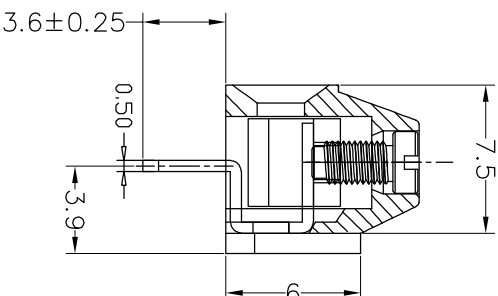

Housing Material(塑件): PA66 (UL94 V-0)
 Contact(端子): Brass, Tin plating(黄铜镀锡)
 Wire protector(弹片): Brass(黄铜), Ni plating(镀镍)
 Screw (螺丝): M2.0, Steel, Zinc plating(钢,镀锌)

PITCH RANGE		NOMINAL DIMENSION RANGE	
IN	MM	IN	MM
OVER	6	OVER	30
TO	10	TO	60
OVER	10	OVER	100
TO	24	TO	150
±0.10	±0.15	±0.25	±0.30
		±0.30	±0.50
		±0.50	±0.70
		±1.00	

Ordering Information

JL 124D - XXX XX X X 1

Pitch
 350=3.50PH
 381=3.81PH
 396=3.96PH

No.of pins
 2P,3P,4P~24P

Housing Color
 B=Black
 G=Green
 U=Blue
 R=Red
 W=White
 Y=Yellow
 O=Orange
 E=Grey

Packing
 O=Pe bag
 T=Tube
 A=Troy

Recommended P.C.B Layout(Top Side)

REV	DATE	MODIFICATION DESCRIPTION	CHANGE	OPERATION		DRAW	BEN	17.01.03	SCALE	FIT	PART NO.	TITLE:
				XX	±				UNIT	mm		
A0	2017.01.03	NEW DRAWING		X:XX	±	CHECK					JL 124D-XXXXXXXX1	3.50/3.81/3.96mm Terminal Blocks
1				Angle	±3°	APPROVE						Femle 180°