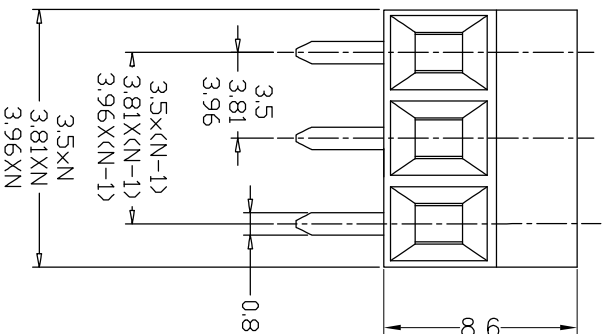

Housing Material(塑件): PA66 (UL94 V-0)
 Contact(端子): Brass, Tin plating(黄铜镀锡)
 Wire protector(弹片): Brass(黄铜), Ni plating(镀镍)
 Screw (螺丝): M2.0, Steel, Zinc plating(钢,镀锌)

PITCH RANGE		NOMINAL DIMENSION RANGE	
IN	MM	IN	MM
OVER	6	OVER	30
TO	10	TO	60
OVER	10	OVER	100
TO	24	TO	150
±0.10	±0.15	±0.25	±0.30
		±0.30	±0.50
		±0.50	±0.70
		±1.00	

Ordering Information

JL 124D - XXX XX X X 1

Pitch
 350=3.50PH
 381=3.81PH
 396=3.96PH

No.of pins
 2P,3P,4P~24P

Housing Color
 B=Black
 G=Green
 U=Blue
 R=Red
 W=White
 Y=Yellow
 O=Orange
 E=Grey

Packing
 O=Pe bag
 T=Tube
 A=Troy

Recommended P.C.B Layout(Top Side)

REV	DATE	MODIFICATION DESCRIPTION	CHANGE	OPERATION		DRAW	BEN	17.01.03	SCALE	FIT	PART NO.	TITLE:
				XX	±				UNIT	mm		
A0	2017.01.03	NEW DRAWING		X:XX	±	CHECK					JL 124D-XXXXXXXX1	3.50/3.81/3.96mm Terminal Blocks
1				Angle	±3°	APPROVE						Femle 180°