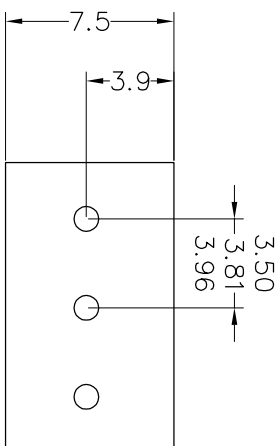

SPECIFICATIONS

Rated(额定参数): 150V,10A
 Dielectric strength(抗电强度): AC1500V/1 Minute
 Insulation Resistance(绝缘电阻):1000MΩ Min
 Contact Resistance(接触电阻):20mΩ Max
 Screw Torque(扭矩): 0.2Nm (1.7Lb.in)
 Wire Range(线径):26~16AWG
 Strip length(剥线长度):5~6mm
 Temp. range(操作温度): -40°C~+105°C
 MAX Soldering(瞬时温度):+250°C,5s

Housing Material(塑件): PA66 (UL94 V-0)
 Contact(端子): Brass, Tin plating(黄铜镀锡)
 Wire protector(弹片): Brass(黄铜), Ni plating(镀镍)
 Screw (螺丝): M2.0, Steel, Zinc plating(钢,镀锌)

PITCH RANGE		NOMINAL DIMENSION RANGE	
IN	MM	IN	MM
OVER	6	OVER	30
TO	10	TO	60
OVER	10	OVER	100
TO	24	TO	150
±0.10	±0.15	±0.25	±0.30
		±0.30	±0.50
		±0.50	±0.70
		±1.00	

Ordering Information

JL 124D - XXX XX X X 1

Pitch
 350=3.50PH
 381=3.81PH
 396=3.96PH

No.of pins
 2P,3P,4P~24P

Housing Color
 B=Black
 G=Green
 U=Blue
 R=Red
 W=White
 Y=Yellow
 O=Orange
 E=Grey

Packing
 O=Pe bag
 T=Tube
 A=Troy

Recommended P.C.B Layout(Top Side)

REV	DATE	MODIFICATION DESCRIPTION	CHANGE	OPERATION		DRAW	BEN	17.01.03	SCALE	FIT	PART NO.	TITLE:
				XX	±				UNIT	mm		
A0	2017.01.03	NEW DRAWING		X:XX	±	CHECK					JL 124D-XXXXXXXX1	3.50/3.81/3.96mm Terminal Blocks
1				Angle	±3°	APPROVE						Femle 180°