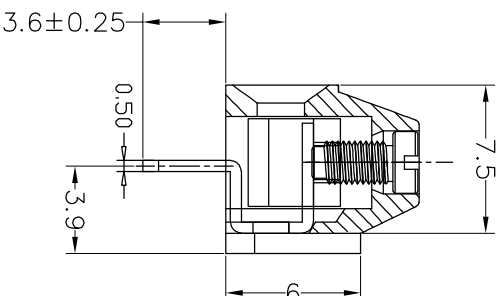

Housing Material(塑件): PA66 (UL94 V-0)
 Contact(端子): Brass, Tin plating(黄铜镀锡)
 Wire protector(弹片): Brass(黄铜), Ni plating(镀镍)
 Screw (螺丝): M2.0, Steel, Zinc plating(钢,镀锌)

PITCH RANGE		NOMINAL DIMENSION RANGE	
IN	MM	IN	MM
OVER	OVER	OVER	OVER
6 TO	10 TO	30 TO	60 TO
10 TO	24 TO	60 TO	100 TO
±0.10	±0.15	±0.25	±0.30
		±0.30	±0.50
		±0.50	±0.70
		±1.00	±1.00

Ordering Information

JL 124D - XXX XX X X 1

Pitch
 350=3.50PH
 381=3.81PH
 396=3.96PH

No.of pins
 2P,3P,4P~24P

Housing Color
 B=Black
 G=Green
 U=Blue
 R=Red
 W=White
 Y=Yellow
 O=Orange
 E=Grey

Packing
 O=Pe bag
 T=Tube
 A=Troy

Recommended P.C.B Layout(Top Side)

REV	DATE	MODIFICATION DESCRIPTION	CHANGE	OPERATION		DRAW	BEN	17.01.03	SCALE	FIT	PART NO.	TITLE:
				XX	±				UNIT	mm		
A0	2017.01.03	NEW DRAWING		X:XX	±	CHECK					JL 124D-XXXXXXXX1	3.50/3.81/3.96mm Terminal Blocks
1				Angle	±3'	APPROVE						Femle 180°