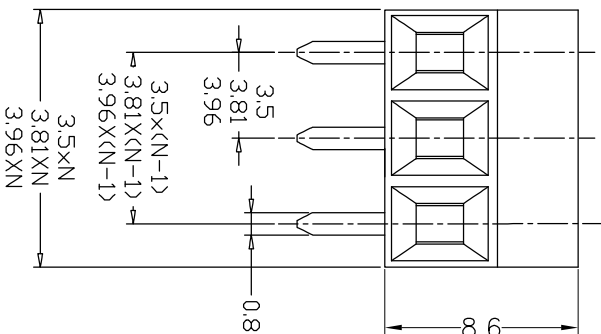

Housing Material(塑件): PA66 (UL94 V-0)
 Contact(端子): Brass, Tin plating(黄铜镀锡)
 Wire protector(弹片): Brass(黄铜), Ni plating(镀镍)
 Screw (螺丝): M2.0, Steel, Zinc plating(钢,镀锌)

PITCH RANGE		NOMINAL DIMENSION RANGE	
IN	MM	IN	MM
OVER	OVER	OVER	OVER
6 TO	10 TO	30 TO	60 TO
10 TO	24 TO	60 TO	100 TO
±0.10	±0.15	±0.25	±0.30
		±0.30	±0.50
		±0.50	±0.70
		±1.00	±1.00

Ordering Information

JL 124D - XXX XX X X 1

Pitch
 350=3.50PH
 381=3.81PH
 396=3.96PH

No.of pins
 2P,3P,4P~24P

Housing Color
 B=Black
 G=Green
 U=Blue
 R=Red
 W=White
 Y=Yellow
 O=Orange
 E=Grey

Packing
 O=Pe bag
 T=Tube
 A=Troy

Recommended P.C.B Layout(Top Side)

REV	DATE	MODIFICATION DESCRIPTION	CHANGE	OPERATION		DRAW	BEN	17.01.03	SCALE	FIT	PART NO.	TITLE:
				XX	±				UNIT	mm		
A0	2017.01.03	NEW DRAWING		X:XX	±	CHECK					JL 124D-XXXXXXXX1	3.50/3.81/3.96mm Terminal Blocks
1				Angle	±3'	APPROVE						Femle 180°