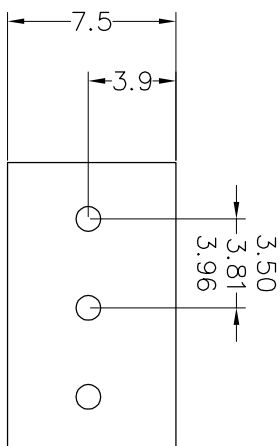

SPECIFICATIONS

Rated(额定参数): 150V,10A
 Dielectric strength(抗电强度): AC1500V/1 Minute
 Insulation Resistance(绝缘电阻):1000MΩ Min
 Contact Resistance(接触电阻):20mΩ Max
 Screw Torque(扭矩): 0.2Nm (1.7Lb.in)
 Wire Range(线径):26~16AWG
 Strip length(剥线长度):5~6mm
 Temp. range(操作温度): -40°C~+105°C
 MAX Soldering(瞬时温度):+250°C,5s

Housing Material(塑件): PA66 (UL94 V-0)
 Contact(端子): Brass, Tin plating(黄铜镀锡)
 Wire protector(弹片): Brass(黄铜), Ni plating(镀镍)
 Screw (螺丝): M2.0, Steel, Zinc plating(钢,镀锌)

PITCH RANGE		NOMINAL DIMENSION RANGE	
IN	MM	IN	MM
OVER	OVER	OVER	OVER
6 TO	10 TO	30 TO	60 TO
10 TO	24 TO	60 TO	100 TO
±0.10	±0.15	±0.25	±0.30
		±0.30	±0.50
		±0.50	±0.70
		±1.00	±1.00

Ordering Information

JL 124D - XXX XX X X 1

Pitch
 350=3.50PH
 381=3.81PH
 396=3.96PH

No.of pins
 2P,3P,4P~24P

Housing Color
 B=Black
 G=Green
 U=Blue
 R=Red
 W=White
 Y=Yellow
 O=Orange
 E=Grey

Packing
 O=Pe bag
 T=Tube
 A=Troy

Recommended P.C.B Layout(Top Side)

REV	DATE	MODIFICATION DESCRIPTION	CHANGE	OPERATION		DRAW	BEN	17.01.03	SCALE	FIT	PART NO.	TITLE:
				XX	±				UNIT	mm		
A0	2017.01.03	NEW DRAWING		X:XX	±	CHECK					JL 124D-XXXXXXXX1	3.50/3.81/3.96mm Terminal Blocks
1				Angle	±3'	APPROVE						Femle 180°