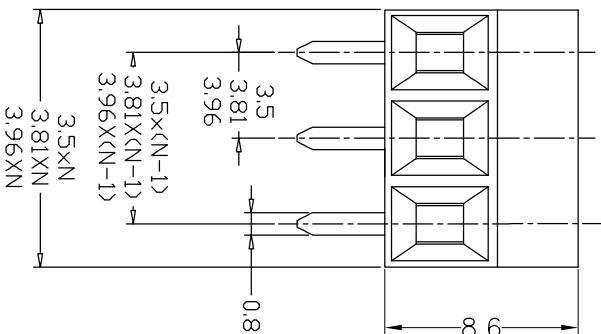

Housing Material(塑件): PA66 (UL94 V-0)
 Contact(端子): Brass, Tin plating(黄铜镀锡)
 Wire protector(弹片): Brass(黄铜), Ni plating(镀镍)
 Screw (螺丝): M2.0, Steel, Zinc plating(钢,镀锌)

PITCH RANGE		NOMINAL DIMENSION RANGE	
IN	MM	IN	MM
OVER	6	OVER	30
TO	10	TO	60
OVER	10	TO	100
TO	24	TO	150
±0.10	±0.15	±0.25	±0.30
		±0.30	±0.50
		±0.50	±0.70
		±1.00	

Ordering Information

JL 124D - XXX XX X X 1

Pitch
 350=3.50PH
 381=3.81PH
 396=3.96PH

No.of pins
 2P,3P,4P~24P

Housing Color
 B=Black
 G=Green
 U=Blue
 R=Red
 W=White
 Y=Yellow
 O=Orange
 E=Grey

Packing
 O=Pe bag
 T=Tube
 A=Troy

Recommended P.C.B Layout(Top Side)

REV	DATE	MODIFICATION DESCRIPTION	CHANGE	OPERATION		DRAW	BEN	17.01.03	SCALE	FIT	SHEET	PROU.	PART NO.	TITLE:
				XX	±									
A0	2017.01.03	NEW DRAWING		X:XX	±	CHECK								
1				Angle	±3'	APPROVE								