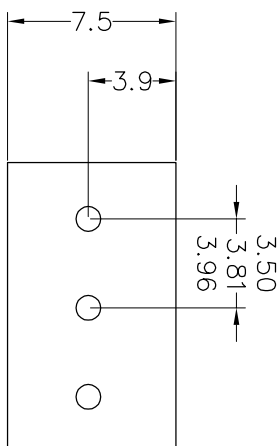

SPECIFICATIONS

Rated(额定参数): 150V,10A
 Dielectric strength(抗电强度): AC1500V/1 Minute
 Insulation Resistance(绝缘电阻):1000MΩ Min
 Contact Resistance(接触电阻):20mΩ Max
 Screw Torque(扭矩): 0.2Nm (1.7Lb.in)
 Wire Range(线径):26~16AWG
 Strip length(剥线长度):5~6mm
 Temp. range(操作温度): -40°C~+105°C
 MAX Soldering(瞬时温度):+250°C,5s

Housing Material(塑件): PA66 (UL94 V-0)
 Contact(端子): Brass, Tin plating(黄铜镀锡)
 Wire protector(弹片): Brass(黄铜), Ni plating(镀镍)
 Screw (螺丝): M2.0, Steel, Zinc plating(钢,镀锌)

PITCH RANGE		NOMINAL DIMENSION RANGE	
IN	MM	IN	MM
OVER	6	OVER	30
TO	10	TO	60
OVER	10	TO	100
TO	24	TO	150
±0.10	±0.15	±0.25	±0.30
		±0.30	±0.50
		±0.50	±0.70
		±1.00	

Ordering Information

JL 124D - XXX XX X X 1

Pitch
 350=3.50PH
 381=3.81PH
 396=3.96PH

No.of pins
 2P,3P,4P~24P

Housing Color
 B=Black
 G=Green
 U=Blue
 R=Red
 W=White
 Y=Yellow
 O=Orange
 E=Grey

Packing
 O=Pe bag
 T=Tube
 A=Troy

Recommended P.C.B Layout(Top Side)

REV	DATE	MODIFICATION DESCRIPTION	CHANGE	OPERATION		DRAW	BEN	17.01.03	SCALE	FIT	SHEET	PROU.	PART NO.	TITLE:
				XX	±									
A0	2017.01.03	NEW DRAWING		X:XX	±	CHECK								
1				Angle	±3'	APPROVE								