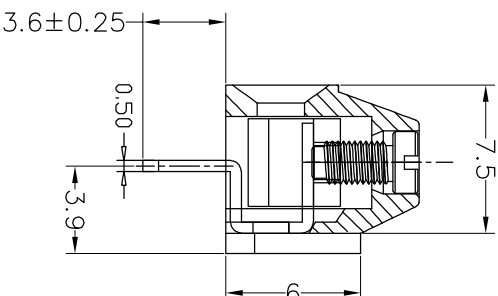

Housing Material(塑件): PA66 (UL94 V-0)
 Contact(端子): Brass, Tin plating(黄铜镀锡)
 Wire protector(弹片): Brass(黄铜), Ni plating(镀镍)
 Screw (螺丝): M2.0, Steel, Zinc plating(钢,镀锌)

PITCH RANGE		NOMINAL DIMENSION RANGE	
IN	MM	IN	MM
OVER	6	OVER	30
TO	10	TO	60
OVER	10	TO	100
TO	24	TO	150
±0.10	±0.15	±0.25	±0.30
		±0.30	±0.50
		±0.50	±0.70
		±1.00	

Ordering Information

JL 124D - XXX XX X X 1

Pitch
 350=3.50PH
 381=3.81PH
 396=3.96PH

No.of pins
 2P,3P,4P~24P

Housing Color
 B=Black
 G=Green
 U=Blue
 R=Red
 W=White
 Y=Yellow
 O=Orange
 E=Grey

Packing
 O=Pe bag
 T=Tube
 A=Troy

Recommended P.C.B Layout(Top Side)

REV	DATE	MODIFICATION DESCRIPTION	CHANGE	OPERATION		DRAW	BEN	17.01.03	SCALE	FIT	SHEET	PROU.	PART NO.	TITLE:
				XX	±									
A0	2017.01.03	NEW DRAWING		X:XX	±	CHECK								
1				Angle	±3'	APPROVE								