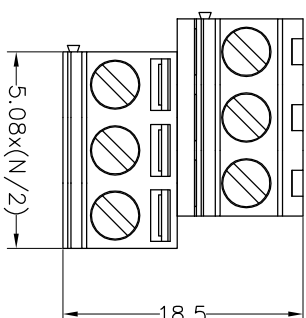

Housing Material(塑件): PA66 (UL94 V-0)
 Contact(端子): Brass, Tin plating(黄铜镀锡)
 Clamp(方块): Brass/Steel(铜/铁), Ni plating(镀镍)
 Screw (螺丝): M3, Steel, Zinc plating(钢,镀锌)

PITCH RANGE	IN MM		NOMINAL DIMENSION		RANGE	
	OVER	TO	OVER	TO	OVER	TO
6	10	10	30	60	100	OVER
TO 6	TO 10	TO 24	TO 30	TO 60	TO 100	TO 150
±0.10	±0.15	±0.25	±0.30	±0.50	±0.70	±1.00

Ordering Information

JL 127A - 508 XX X X 1

Pitch
 500=5.0PH
 508=5.08PH

No. of pins
 2*2P,3P,4P~24P

Housing Color
 B=Black
 G=Green
 U=Blue
 R=Red
 W=White
 Y=Yellow
 O=Orange
 F=Grey

Packing
 O=Pe bog
 T=Tube
 A=Troy

REV	DATE	MODIFICATION DESCRIPTION	CHANGE	DIM	TOL	APPROVE	DRAW	OPERATION	SCALE	FIT	UNIT	SHEET	PROJ.	PART NO.	TITLE:
A0	2019.10.21	NEW DRAWING		Angle	±3°		Yiyusheng	XX	A4		mm	1/1		JL 127A-508XXXXX1	5.08mm Terminal Blocks Female
1								XX							