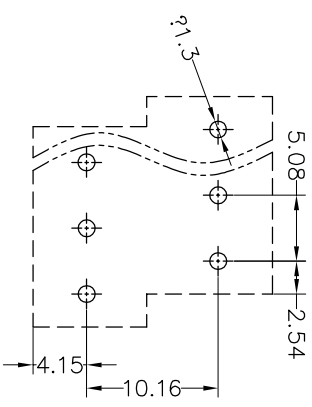

Housing Material(塑件): PA66 (UL94 V-0)
 Contact(端子): Brass, Tin plating(黄铜镀锡)
 Clamp(方块): Brass/Steel(铜/铁), Ni plating(镀镍)
 Screw (螺丝): M3, Steel, Zinc plating(钢,镀锌)

PITCH RANGE	IN MM		NOMINAL DIMENSION		RANGE	
	OVER	TO	OVER	TO	OVER	TO
6	10	10	30	60	100	OVER
TO 6	TO 10	TO 24	TO 30	TO 60	TO 100	TO 150
±0.10	±0.15	±0.25	±0.30	±0.50	±0.70	±1.00

Ordering Information

JL 127A - 508 XX X X 1

Pitch
 500=5.0PH
 508=5.08PH

No. of pins
 2*2P,3P,4P~24P

Housing Color
 B=Black
 G=Green
 U=Blue
 R=Red
 W=White
 Y=Yellow
 O=Orange
 F=Grey

Packing
 O=Pe bog
 T=Tube
 A=Troy

REV	DATE	MODIFICATION DESCRIPTION	CHANGE	DIM	TOL	APPROVE	DRAW	OPERATION	SCALE	FIT	UNIT	SHEET	PROJ.	PART NO.	TITLE:
A0	2019.10.21	NEW DRAWING		Angle	±3°		Yiyusheng	XX	A4		mm	1/1		JL 127A-508XXXXX1	5.08mm Terminal Blocks Female
1								XX							