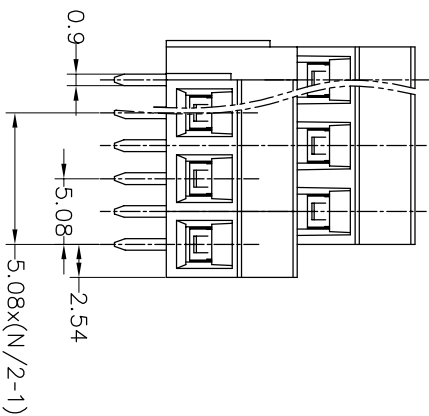

SPECIFICATIONS

Rated(额定参数): 300V,12A
 Dielectric strength(抗电强度): AC2000V/1 Minute
 Insulation Resistance(绝缘电阻):1000MΩ Min
 Contact Resistance(接触电阻):20mΩ Max
 Screw Torque(扭矩): 0.5N.m (5.0Lb.in)
 Wire Range(线径):26~14AWG
 Strip length(剥线长度):6~7mm
 Temp. range(操作温度): -40℃~+105℃
 MAX Soldering(瞬时温度):+250℃,5s

Housing Material(塑件): PA66 (UL94 V-0)
 Contact(端子): Brass, Tin plating(黄铜镀锡)
 Clamp(方块): Brass/Steel(铜/铁), Ni plating(镀镍)
 Screw (螺丝): M3, Steel, Zinc plating(钢,镀锌)

PITCH RANGE	IN MM		NOMINAL DIMENSION		RANGE	
	OVER	TO	OVER	TO	OVER	TO
6	10	10	30	60	100	OVER
TO 6	TO 10	TO 24	TO 30	TO 60	TO 100	TO 150
±0.10	±0.15	±0.25	±0.30	±0.50	±0.70	±1.00

Ordering Information

JL 127A - 508 XX X X 1

Pitch
 500=5.0PH
 508=5.08PH

No. of pins
 2*2P,3P,4P~24P

Housing Color
 B=Black
 G=Green
 U=Blue
 R=Red
 W=White
 Y=Yellow
 O=Orange
 F=Grey

Packing
 O=Pe bog
 T=Tube
 A=Troy

REV	DATE	MODIFICATION DESCRIPTION	CHANGE	DIM	TOL	APPROVE	DRAW	OPERATION	SCALE	FIT	UNIT	SHEET	PROJ.	PART NO.	TITLE:
A0	2019.10.21	NEW DRAWING		Angle	±3°		Yiyusheng	XX	A4		mm	1/1		JL 127A-508XXXXX1	5.08mm Terminal Blocks Female
1								XX							