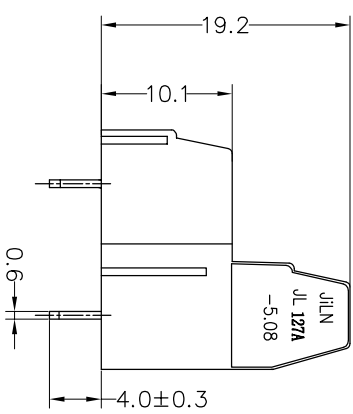

SPECIFICATIONS

Rated(额定参数): 300V,12A
 Dielectric strength(抗电强度): AC2000V/1 Minute
 Insulation Resistance(绝缘电阻):1000MΩ Min
 Contact Resistance(接触电阻):20mΩ Max
 Screw Torque(扭矩): 0.5N.m (5.0Lb.in)
 Wire Range(线径):26~14AWG
 Strip length(剥线长度):6~7mm
 Temp. range(操作温度): -40℃~+105℃
 MAX Soldering(瞬时温度):+250℃,5s

Housing Material(塑件): PA66 (UL94 V-0)
 Contact(端子): Brass, Tin plating(黄铜镀锡)
 Clamp(方块): Brass/Steel(铜/铁), Ni plating(镀镍)
 Screw (螺丝): M3, Steel, Zinc plating(钢,镀锌)

PITCH RANGE	IN MM		NOMINAL DIMENSION		RANGE	
	OVER	TO	OVER	TO	OVER	TO
6	10	10	30	60	100	OVER
TO 6	TO 10	TO 24	TO 30	TO 60	TO 100	TO 150
±0.10	±0.15	±0.25	±0.30	±0.50	±0.70	±1.00

Ordering Information

JL 127A - 508 XX X X 1

Pitch
 500=5.0PH
 508=5.08PH

No. of pins
 2*2P,3P,4P~24P

Housing Color
 B=Black
 G=Green
 U=Blue
 R=Red
 W=White
 Y=Yellow
 O=Orange
 F=Grey

Packing
 O=Pe bog
 T=Tube
 A=Troy

REV	DATE	MODIFICATION DESCRIPTION	CHANGE	DIM	TOL	APPROVE	DRAW	OPERATION	SCALE	FIT	UNIT	SHEET	PROJ.	PART NO.	TITLE:
A0	2019.10.21	NEW DRAWING		Angle	±3°		Yiyusheng	XX	A4		mm	1/1		JL 127A-508XXXXX1	5.08mm Terminal Blocks Female
1								XX							