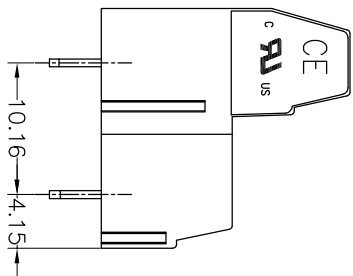

Housing Material(塑件): PA66 (UL94 V-0)
 Contact(端子): Brass, Tin plating(黄铜镀锡)
 Clamp(方块): Brass/Steel(铜/铁), Ni plating(镀镍)
 Screw (螺丝): M3, Steel, Zinc plating(钢,镀锌)

PITCH RANGE	IN MM		NOMINAL DIMENSION		RANGE	
	OVER	TO	OVER	TO	OVER	TO
6	10	10	30	60	100	OVER
TO 6	TO 10	TO 24	TO 30	TO 60	TO 100	TO 150
±0.10	±0.15	±0.25	±0.30	±0.50	±0.70	±1.00

Ordering Information

JL 127A - 508 XX X X 1

Pitch
 500=5.0PH
 508=5.08PH

No. of pins
 2*2P,3P,4P~24P

Housing Color
 B=Black
 G=Green
 U=Blue
 R=Red
 W=White
 Y=Yellow
 O=Orange
 F=Grey

Packing
 O=Pe bog
 T=Tube
 A=Troy

REV	DATE	MODIFICATION DESCRIPTION	CHANGE	DIM	TOL	APPROVE	DRAW	OPERATION	SCALE	FIT	UNIT	SHEET	PROJ.	PART NO.	TITLE:
A0	2019.10.21	NEW DRAWING		Angle	±3°		Yiyusheng	XX	A4		mm	1/1		JL 127A-508XXXXX1	5.08mm Terminal Blocks Female
1								XX							