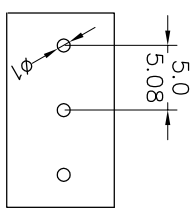

Ordering Information

JL 127R - XXX XX X X 1

Pitch
500=5.0PH
508=5.08PH

No.of pins
2P,3P,4P~24P

Housing Color
B=Black
G=Green
U=Blue
R=Red
W=White
Y=Yellow
O=Orange
E=Grey

Packing
O=Pe. bag
T=Tube
A=Tray

Recommended P.C.B Layout(Top Side)

OPERATION	DRAW		BEN	17.01.03	SCALE	FIT	UNIT	SIZE	SHEET	PROU.	TITLE:
	Angle	±3'									
X:XX	±0.30				mm			A4	1/1		JL 127R-XXXXXXXX1
X:XX	±0.20	CHECK									
X:XXX	±0.10										
Angle	±3'	APPROVE									
DIM	TOL										