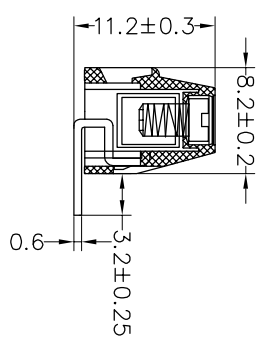

Housing Material(塑件): PA66 (UL94 V-0)
 Contact(端子): Brass, Tin plating(黄铜镀锡)
 Clamp(方块): Brass/Steel(铜/铁), Ni plating(镀镍)
 Screw (螺丝): M2.5, Steel, Zinc plating(钢,镀锌)

PITCH RANGE IN MM	NOMINAL DIMENSION RANGE IN MM				
	OVER 6	OVER 10	OVER 30	OVER 60	OVER 100
TO 6	TO 10	TO 30	TO 60	TO 100	OVER 150
±0.10	±0.15	±0.25	±0.30	±0.50	±0.70
					±1.00

Ordering Information

JL 127R - XXX XX X X 1

Pitch
500=5.0PH
508=5.08PH

No.of pins
2P,3P,4P~24P

Housing Color
B=Black
G=Green
U=Blue
R=Red
W=White
Y=Yellow
O=Orange
E=Grey

Packing
O=Pe. bag
T=Tube
A=Tray

Recommended P.C.B Layout(Top Side)

OPERATION	DRAW		BEN	17.01.03	SCALE	FIT	UNIT	SIZE	SHEET	PROU.	TITLE:
	Angle	±3'									
X:XX	±0.30				mm			A4	1/1		JL 127R-XXXXXXXX1
X:XX	±0.20	CHECK									
X:XXX	±0.10										
Angle	±3'	APPROVE									
DIM	TOL										