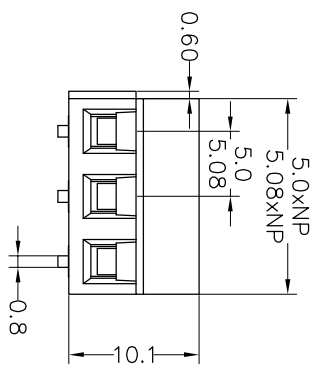

Ordering Information

JL 127R - XXX XX X X 1

Pitch
500=5.0PH
508=5.08PH

No.of pins
2P,3P,4P~24P

Housing Color
B=Black
G=Green
U=Blue
R=Red
W=White
Y=Yellow
O=Orange
E=Grey

Packing
O=Pe. bag
T=Tube
A=Tray

Recommended P.C.B Layout(Top Side)

OPERATION	DRAW		BEN	17.01.03	SCALE	FIT	UNIT	SIZE	SHEET	PROU.	TITLE:
	Angle	±3'									
X:XX	±0.30				mm			A4	1/1		JL 127R-XXXXXXXX1
X:XX	±0.20	CHECK									
X:XXX	±0.10										
Angle	±3'	APPROVE									
DIM	TOL										