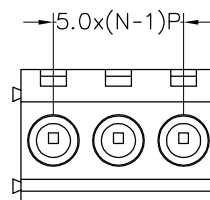

**HSF** RoHS

**SPECIFICATIONS**

Rated(额定参数): 300V,10A  
 Dielectric strength(抗电强度): AC2000V/1 Minute  
 Insulation Resistance(绝缘电阻):1000MΩ Min  
 Contact Resistance(接触电阻):20mΩ Max  
 Screw Torque(扭矩): 0.4Nm (3.5Lb.in)  
 Wire Range(线径):12~24AWG  
 Strip length(剥线长度):6~7mm  
 Temp. range(操作温度): -40℃~+105℃  
 MAX Soldering(瞬时温度):+250℃,5s

Housing Material(塑件): PA66 (UL94 V-0)  
 Contact(端子): Brass, Tin plating(黄铜镀锡)  
 Clamp(方块): Brass/Steel(铜/铁), Ni plating(镀镍)  
 Screw (螺丝): M2.5, Steel, Zinc plating(钢 镀锌)

PITCH RANGE IN MM			NOMINAL DIMENSION RANGE IN MM				
TO	OVER	OVER	TO	OVER	OVER	OVER	OVER
6	TO	TO	30	30	60	100	150
	10	24	30	60	100	150	150
$\pm 0.10$	$\pm 0.15$	$\pm 0.25$	$\pm 0.30$	$\pm 0.30$	$\pm 0.50$	$\pm 0.70$	$\pm 1.00$

**Ordering Information**

**JL 128 - 500 XX X X 1**

Pitch  
500=5.0PH

No. of pins  
2P,3P,4P~24P

Housing Color  
 B=Black  
 G=Green  
 U=Blue  
 R=Red  
 W=White  
 Y=Yellow  
 O=Orange  
 E=Grey

Packing  
 O=Pe bag  
 T=Tube  
 A=Tray