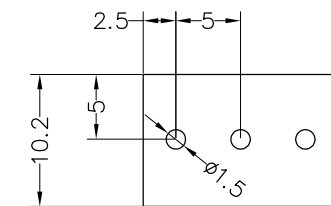

Housing Material(塑件): PA66 (UL94 V-0)  
 Contact(端子): Brass, Tin plating(黄铜镀锡)  
 Clamp(方块): Brass/Steel(铜/铁), Ni plating(镀镍)  
 Screw (螺丝): M2.5, Steel, Zinc plating(钢 镀锌)

PITCH RANGE IN MM			NOMINAL DIMENSION RANGE IN MM				
TO	OVER	OVER	TO	OVER	OVER	OVER	OVER
6	TO	TO	30	30	60	100	150
	10	24	30	60	100	150	150
$\pm 0.10$	$\pm 0.15$	$\pm 0.25$	$\pm 0.30$	$\pm 0.30$	$\pm 0.50$	$\pm 0.70$	$\pm 1.00$

**Ordering Information**

**JL 128 - 500 XX X X 1**

Pitch  
500=5.0PH

No. of pins  
2P,3P,4P~24P

Housing Color  
 B=Black  
 G=Green  
 U=Blue  
 R=Red  
 W=White  
 Y=Yellow  
 O=Orange  
 E=Grey

Packing  
 O=Pe bag  
 T=Tube  
 A=Tray

Recommended P.C.B Layout(Top Side)

OPERATION		DRAW	BEN	17.01.04	SCALE	FIT
X.X	$\pm 0.30$					
X.XX	$\pm 0.20$	CHECK			UNIT	mm
X.XXX	$\pm 0.10$	APPROVE			SIZE	A4
Angle	$\pm 3^\circ$				SHEET	1/1
DIM	TOL				PROJ.	