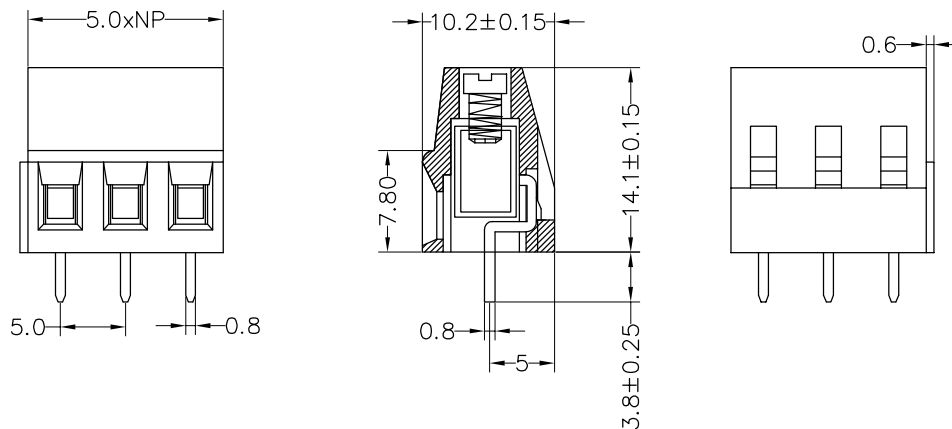

**HSF** RoHS

**SPECIFICATIONS**

Rated(额定参数): 300V,10A  
 Dielectric strength(抗电强度): AC2000V/1 Minute  
 Insulation Resistance(绝缘电阻):1000MΩ Min  
 Contact Resistance(接触电阻):20mΩ Max  
 Screw Torque(扭矩): 0.4Nm (3.5Lb.in)  
 Wire Range(线径):12~24AWG  
 Strip length(剥线长度):6~7mm  
 Temp. range(操作温度): -40℃~+105℃  
 MAX Soldering(瞬时温度):+250℃,5s

Housing Material(塑件): PA66 (UL94 V-0)  
 Contact(端子): Brass, Tin plating(黄铜镀锡)  
 Clamp(方块): Brass/Steel(铜/铁), Ni plating(镀镍)  
 Screw (螺丝): M2.5, Steel, Zinc plating(钢 镀锌)

PITCH RANGE IN MM			NOMINAL DIMENSION RANGE IN MM				
TO	OVER	OVER	TO	OVER	OVER	OVER	OVER
6	TO	TO	30	30	60	100	150
	10	24	30	60	100	150	150
$\pm 0.10$	$\pm 0.15$	$\pm 0.25$	$\pm 0.30$	$\pm 0.30$	$\pm 0.50$	$\pm 0.70$	$\pm 1.00$

**Ordering Information**

**JL 128 - 500 XX X X 1**

Pitch  
500=5.0PH

No. of pins  
2P,3P,4P~24P

Housing Color  
 B=Black  
 G=Green  
 U=Blue  
 R=Red  
 W=White  
 Y=Yellow  
 O=Orange  
 E=Grey

Packing  
 O=Pe bag  
 T=Tube  
 A=Tray