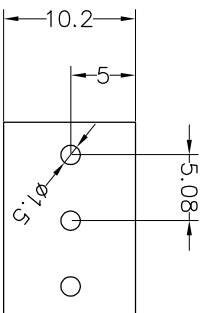

Housing Material(塑件): PA66 (UL94 V-0)  
 Contact(端子): Brass, Tin plating(黄铜镀锡)  
 Clamp(方块): Brass/Steel(铜/铁), Ni plating(镀镍)  
 Screw (螺丝): M2.5, Steel, Zinc plating(钢,镀锌)

PITCH RANGE IN MM	NOMINAL DIMENSION RANGE IN MM				
	OVER TO	OVER TO	OVER TO	OVER TO	OVER TO
±0.10	±0.15	±0.25	±0.30	±0.30	±0.50
6	10	24	30	60	100
10	10	30	60	100	150
150	150	150	150	150	150

**Ordering Information**

**JL 128 - 508 XX X X 1**

Pitch 508=5.08PH No.of pins 2P,3P,4P~24P  
 Housing Color B=Black G=Green U=Blue R=Red W=White Y=Yellow O=Orange E=Grey  
 Packing 0=Pe 1=Tube A=Troy

Recommended P.C.B Layout(Top Side)

REV	DATE	MODIFICATION DESCRIPTION	CHANGE	DIM	TOL	APPROVE	SCALE	FIT	PROU.	TITLE:
A0	2017.01.04	NEW DRAWING	CHECK	Angle	±3°	APPROVE	mm	A4	1/1	PART NO. JL 128-508XXXX1
1			CHANGE							5.08mm Terminal Blocks Female 180°