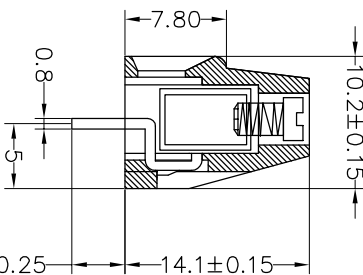

**SPECIFICATIONS**

Rated(额定参数): 300V,10A  
 Dielectric strength(抗电强度): AC2000V/1 Minute  
 Insulation Resistance(绝缘电阻):1000MΩ Min  
 Contact Resistance(接触电阻):20mΩ Max  
 Screw Torque(扭矩): 0.4Nm (3.5lb.in)  
 Wire Range(线径):.12~24AWG  
 Strip length(剥线长度):6-7mm  
 Temp. range(操作温度): -40℃~+105℃  
 MAX Soldering(瞬时温度):+250℃,5s

Housing Material(塑件): PA66 (UL94 V-0)  
 Contact(端子): Brass, Tin plating(黄铜镀锡)  
 Clamp(方块): Brass/Steel(铜/铁), Ni plating(镀镍)  
 Screw (螺丝): M2.5, Steel, Zinc plating(钢,镀锌)

PITCH RANGE IN MM	NOMINAL DIMENSION RANGE IN MM				
	OVER TO	OVER TO	OVER TO	OVER TO	OVER TO
±0.10	±0.15	±0.25	±0.30	±0.30	±0.50
6	10	24	30	60	100
10	10	30	60	100	150
150	150	150	150	150	150

**Ordering Information**

**JL 128 - 508 XX X X 1**

Pitch 508=5.08PH No.of pins 2P,3P,4P~24P  
 Housing Color B=Black G=Green U=Blue R=Red W=White Y=Yellow O=Orange E=Grey  
 Packing 0=Pe 1=Tube A=Troy

Recommended P.C.B Layout(Top Side)

REV	DATE	MODIFICATION DESCRIPTION	CHANGE	DIM	TOL	APPROVE	SCALE	FIT	PROU.	TITLE:
A0	2017.01.04	NEW DRAWING	CHECK	Angle	±3°	APPROVE	mm	A4	1/1	PART NO. JL 128-508XXXX1
1			CHANGE							5.08mm Terminal Blocks Female 180°