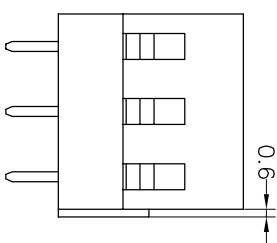

Housing Material(塑件): PA66 (UL94 V-0)  
 Contact(端子): Brass, Tin plating(黄铜镀锡)  
 Clamp(方块): Brass/Steel(铜/铁), Ni plating(镀镍)  
 Screw (螺丝): M2.5, Steel, Zinc plating(钢,镀锌)

PITCH RANGE IN MM	NOMINAL DIMENSION RANGE IN MM				
	OVER TO	OVER TO	OVER TO	OVER TO	OVER TO
±0.10	±0.15	±0.25	±0.30	±0.30	±0.50
6	10	24	30	60	100
10	10	30	60	100	150
150	150	150	150	150	150

**Ordering Information**

**JL 128 - 508 XX X X 1**

Pitch 508=5.08PH No.of pins 2P,3P,4P~24P  
 Housing Color B=Black G=Green U=Blue R=Red W=White Y=Yellow O=Orange E=Grey  
 Packing 0=Pe 1=Tube A=Troy

Recommended P.C.B Layout(Top Side)

REV	DATE	MODIFICATION DESCRIPTION	CHANGE	DIM	TOL	APPROVE	SCALE	FIT	PROU.	TITLE:
A0	2017.01.04	NEW DRAWING	CHECK	Angle	±3°	APPROVE	mm	A4	1/1	PART NO. JL 128-508XXXX1
1			CHANGE							5.08mm Terminal Blocks Female 180°