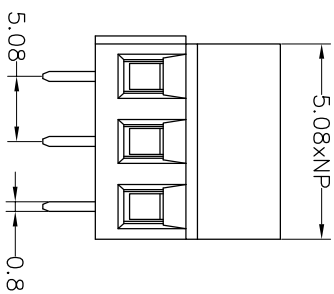

Housing Material(塑件): PA66 (UL94 V-0)  
 Contact(端子): Brass, Tin plating(黄铜镀锡)  
 Clamp(方块): Brass/Steel(铜/铁), Ni plating(镀镍)  
 Screw (螺丝): M2.5, Steel, Zinc plating(钢,镀锌)

PITCH RANGE IN MM	NOMINAL DIMENSION RANGE IN MM				
	OVER TO	OVER TO	OVER TO	OVER TO	OVER TO
±0.10	±0.15	±0.25	±0.30	±0.30	±0.50
6	10	24	30	60	100
10	10	30	60	100	150
150	150	150	150	150	150

**Ordering Information**

**JL 128 - 508 XX X X 1**

Pitch 508=5.08PH No.of pins 2P,3P,4P~24P  
 Housing Color B=Black G=Green U=Blue R=Red W=White Y=Yellow O=Orange E=Grey  
 Packing 0=Pe 1=Tube A=Troy

Recommended P.C.B Layout(Top Side)

REV	DATE	MODIFICATION DESCRIPTION	CHANGE	DIM	TOL	APPROVE	SCALE	FIT	PROU.	TITLE:
A0	2017.01.04	NEW DRAWING	CHECK	Angle	±3°	APPROVE	mm	A4	1/1	PART NO. JL 128-508XXXX1
1			CHANGE							5.08mm Terminal Blocks Female 180°