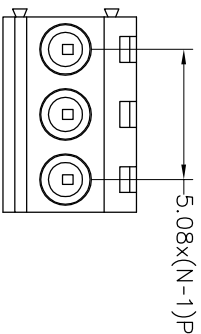

**SPECIFICATIONS**

Rated(额定参数): 300V,10A  
 Dielectric strength(抗电强度): AC2000V/1 Minute  
 Insulation Resistance(绝缘电阻):1000MΩ Min  
 Contact Resistance(接触电阻):20mΩ Max  
 Screw Torque(扭矩): 0.4Nm (3.5lb.in)  
 Wire Range(线径):.12~24AWG  
 Strip length(剥线长度):6-7mm  
 Temp. range(操作温度): -40℃~+105℃  
 MAX Soldering(瞬时温度):+250℃,5s

Housing Material(塑件): PA66 (UL94 V-0)  
 Contact(端子): Brass, Tin plating(黄铜镀锡)  
 Clamp(方块): Brass/Steel(铜/铁), Ni plating(镀镍)  
 Screw (螺丝): M2.5, Steel, Zinc plating(钢,镀锌)

PITCH RANGE IN MM	NOMINAL DIMENSION RANGE IN MM				
	OVER TO	OVER TO	OVER TO	OVER TO	OVER TO
±0.10	±0.15	±0.25	±0.30	±0.30	±0.50
6	10	24	30	60	100
10	10	30	60	100	150
150	150	150	150	150	150

**Ordering Information**

**JL 128 - 508 XX X X 1**

Pitch 508=5.08PH No.of pins 2P,3P,4P~24P  
 Housing Color B=Black G=Green U=Blue R=Red W=White Y=Yellow O=Orange E=Grey  
 Packing 0=Pe 1=Tube A=Troy

Recommended P.C.B Layout(Top Side)

REV	DATE	MODIFICATION DESCRIPTION	CHANGE	DIM	TOL	APPROVE	SCALE	FIT	PROU.	TITLE:
A0	2017.01.04	NEW DRAWING	CHECK	Angle	±3°	APPROVE	mm	A4	1/1	PART NO. JL 128-508XXXX1
1			CHANGE							5.08mm Terminal Blocks Female 180°