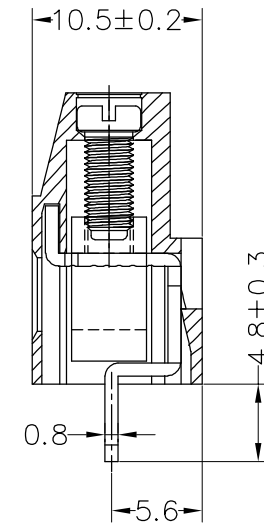

**HSF** RoHS

**SPECIFICATIONS**

Rated(额定参数): 300V,20A  
 Dielectric strength(抗电强度): AC2000V/1 Minute  
 Insulation Resistance(绝缘电阻):1000MΩ Min  
 Contact Resistance(接触电阻):20mΩ Max  
 Screw Torque(扭矩): 0.5Nm (4.4Lb.in)  
 Wire Range(线径):12~26AWG  
 Strip length(剥线长度):6~7mm  
 Temp. range(操作温度): -40℃~+105℃  
 MAX Soldering(瞬时温度):+250℃,5s

Housing Material(塑件): PA66 (UL94 V-0)  
 Contact(端子): Brass, Tin plating(黄铜镀锡)  
 Clamp(方块): Brass/Steel(铜/铁), Ni plating(镀镍)  
 Screw (螺丝): M3.0, Steel, Zinc plating(钢,镀锌)

PITCH RANGE IN MM			NOMINAL DIMENSION RANGE IN MM				
TO	OVER	OVER	TO	OVER	OVER	OVER	OVER
6	6	10	30	30	60	100	150
10	10	24	60	60	100	150	150
±0.10	±0.15	±0.25	±0.30	±0.30	±0.50	±0.70	±1.00

**Ordering Information**

**JL 129 - XXX XX X X 1**

Pitch  
750=7.5PH  
762=7.62PH

No.of pins  
2P,3P,4P~12P

Housing Color  
B=Black  
G=Green  
U=Blue  
R=Red  
W=White  
Y=Yellow  
O=Orange  
E=Grey

Packing  
0=Pe bag  
T=Tube  
A=Tray

Recommended P.C.B Layout(Top Side)  
 (PCB BOARD TOLERANCE±0.05)

OPERATION	DRAW	yiyusheng	19.07.04
X.X ±0.30	CHECK		
X.XX ±0.20	APPROVE		
X.XXX ±0.10			
Angle ±3°			
DIM TOL			

SCALE	FIT
UNIT	mm
SIZE	A4
SHEET	1/1
PROJ.	