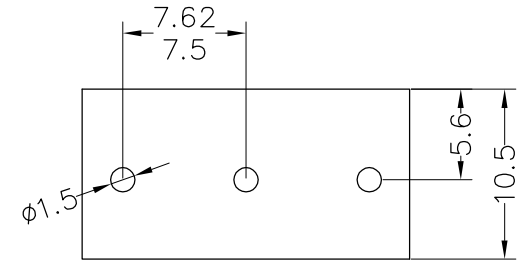

**Ordering Information**

**JL 129 - XXX XX X X 1**

Pitch  
750=7.5PH  
762=7.62PH

No.of pins  
2P,3P,4P~12P

Housing Color  
B=Black  
G=Green  
U=Blue  
R=Red  
W=White  
Y=Yellow  
O=Orange  
E=Grey

Packing  
0=Pe bag  
T=Tube  
A=Tray

Recommended P.C.B Layout(Top Side)  
 (PCB BOARD TOLERANCE±0.05)

OPERATION	DRAW	yiyusheng	19.07.04
X.X ±0.30	CHECK		
X.XX ±0.20	APPROVE		
X.XXX ±0.10			
Angle ±3°			
DIM TOL			

SCALE	FIT
UNIT	mm
SIZE	A4
SHEET	1/1
PROJ.	