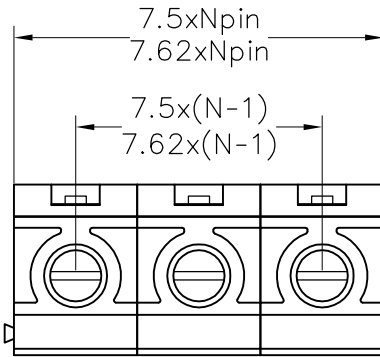

Housing Material(塑件): PA66 (UL94 V-0)  
 Contact(端子): Brass, Tin plating(黄铜镀锡)  
 Clamp(方块): Brass/Steel(铜/铁), Ni plating(镀镍)  
 Screw (螺丝): M3.0, Steel, Zinc plating(钢,镀锌)

PITCH RANGE IN MM			NOMINAL DIMENSION RANGE IN MM				
TO	OVER	OVER	TO	OVER	OVER	OVER	OVER
6	6	10	30	30	60	100	150
10	10	24	60	60	100	150	150
±0.10	±0.15	±0.25	±0.30	±0.30	±0.50	±0.70	±1.00

**Ordering Information**

**JL 129 - XXX XX X X 1**

Pitch  
750=7.5PH  
762=7.62PH

No.of pins  
2P,3P,4P~12P

Housing Color  
B=Black  
G=Green  
U=Blue  
R=Red  
W=White  
Y=Yellow  
O=Orange  
E=Grey

Packing  
0=Pe bag  
T=Tube  
A=Tray

Recommended P.C.B Layout(Top Side)  
 (PCB BOARD TOLERANCE±0.05)

OPERATION	DRAW	yiyusheng	19.07.04
X.X ±0.30	CHECK		
X.XX ±0.20	APPROVE		
X.XXX ±0.10			
Angle ±3°			
DIM TOL			

SCALE	FIT
UNIT	mm
SIZE	A4
SHEET	1/1
PROJ.	