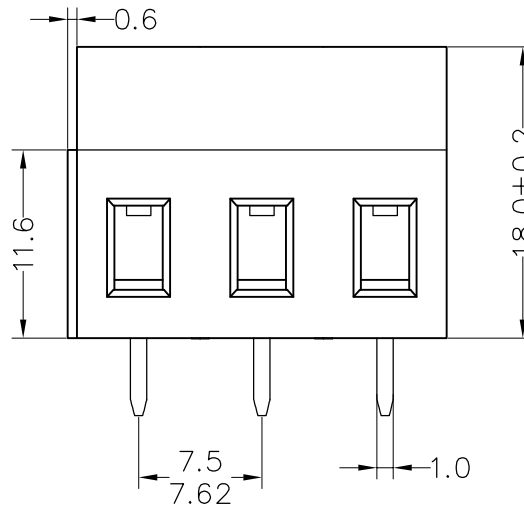

**Ordering Information**

**JL 129 - XXX XX X X 1**

Pitch  
750=7.5PH  
762=7.62PH

No.of pins  
2P,3P,4P~12P

Housing Color  
B=Black  
G=Green  
U=Blue  
R=Red  
W=White  
Y=Yellow  
O=Orange  
E=Grey

Packing  
0=Pe bag  
T=Tube  
A=Tray

Recommended P.C.B Layout(Top Side)  
 (PCB BOARD TOLERANCE±0.05)

OPERATION	DRAW	yiyusheng	19.07.04
X.X ±0.30	CHECK		
X.XX ±0.20	APPROVE		
X.XXX ±0.10			
Angle ±3°			
DIM TOL			

SCALE	FIT
UNIT	mm
SIZE	A4
SHEET	1/1
PROJ.	