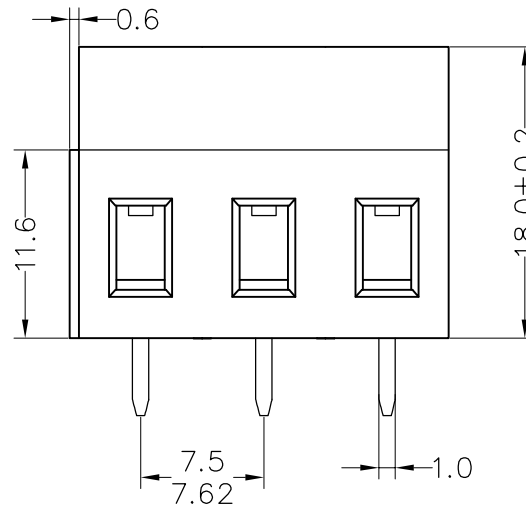

**Ordering Information**

**JL 129 - XXX XX X X 1**

Pitch  
750=7.5PH  
762=7.62PH

No.of pins  
2P,3P,4P~12P

Housing Color  
B=Black  
G=Green  
U=Blue  
R=Red  
W=White  
Y=Yellow  
O=Orange  
E=Grey

Packing  
0=Pe bag  
T=Tube  
A=Tray

Recommended P.C.B Layout(Top Side)  
(PCB BOARD TOLERANCE±0.05)

OPERATION		DRAW	yiyusheng	19.07.04
X.X	±0.30	CHECK		
X.XX	±0.20	APPROVE		
X.XXX	±0.10			
Angle	±3°			
DIM	TOL			

SCALE	FIT
UNIT	mm
SIZE	A4
SHEET	1/1
PROJ.	