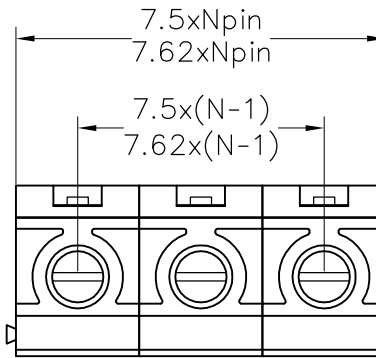

Housing Material(塑件): PA66 (UL94 V-0)  
 Contact(端子): Brass, Tin plating(黄铜镀锡)  
 Clamp(方块): Brass/Steel(铜/铁), Ni plating(镀镍)  
 Screw (螺丝): M3.0, Steel, Zinc plating(钢,镀锌)

PITCH RANGE IN MM			NOMINAL DIMENSION RANGE IN MM				
TO	OVER	OVER	TO	OVER	OVER	OVER	OVER
6	6	10	30	30	60	100	150
10	10	24	60	60	100	150	150
±0.10	±0.15	±0.25	±0.30	±0.30	±0.50	±0.70	±1.00

**Ordering Information**

**JL 129 - XXX XX X X 1**

Pitch  
750=7.5PH  
762=7.62PH

No.of pins  
2P,3P,4P~12P

Housing Color  
B=Black  
G=Green  
U=Blue  
R=Red  
W=White  
Y=Yellow  
O=Orange  
E=Grey

Packing  
0=Pe bag  
T=Tube  
A=Tray

Recommended P.C.B Layout(Top Side)  
(PCB BOARD TOLERANCE±0.05)

OPERATION		DRAW	yiyusheng	19.07.04
X.X	±0.30	CHECK		
X.XX	±0.20	APPROVE		
X.XXX	±0.10			
Angle	±3°			
DIM	TOL			

SCALE	FIT
UNIT	mm
SIZE	A4
SHEET	1/1
PROJ.	