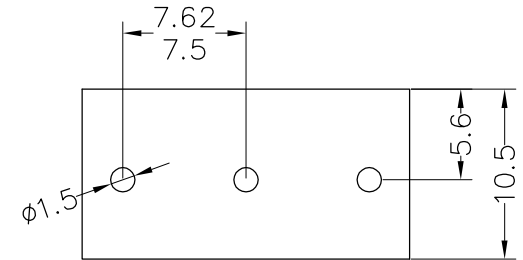

**Ordering Information**

**JL 129 - XXX XX X X 1**

Pitch  
750=7.5PH  
762=7.62PH

No.of pins  
2P,3P,4P~12P

Housing Color  
B=Black  
G=Green  
U=Blue  
R=Red  
W=White  
Y=Yellow  
O=Orange  
E=Grey

Packing  
0=Pe bag  
T=Tube  
A=Tray

Recommended P.C.B Layout(Top Side)  
(PCB BOARD TOLERANCE±0.05)

OPERATION		DRAW	yiyusheng	19.07.04
X.X	±0.30	CHECK		
X.XX	±0.20	APPROVE		
X.XXX	±0.10			
Angle	±3°			
DIM	TOL			

SCALE	FIT
UNIT	mm
SIZE	A4
SHEET	1/1
PROJ.	