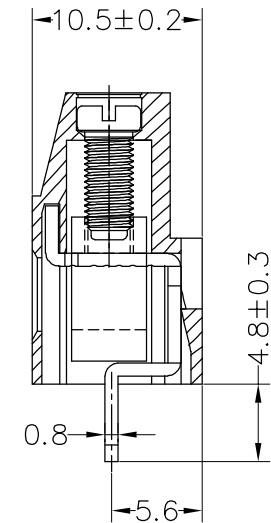

**HSF** RoHS

**SPECIFICATIONS**

Rated(额定参数): 300V,20A  
 Dielectric strength(抗电强度): AC2000V/1 Minute  
 Insulation Resistance(绝缘电阻):1000MΩ Min  
 Contact Resistance(接触电阻):20mΩ Max  
 Screw Torque(扭矩): 0.5Nm (4.4Lb.in)  
 Wire Range(线径):12~26AWG  
 Strip length(剥线长度):6~7mm  
 Temp. range(操作温度): -40℃~+105℃  
 MAX Soldering(瞬时温度):+250℃,5s

Housing Material(塑件): PA66 (UL94 V-0)  
 Contact(端子): Brass, Tin plating(黄铜镀锡)  
 Clamp(方块): Brass/Steel(铜/铁), Ni plating(镀镍)  
 Screw (螺丝): M3.0, Steel, Zinc plating(钢,镀锌)

PITCH RANGE IN MM			NOMINAL DIMENSION RANGE IN MM				
TO	OVER	OVER	TO	OVER	OVER	OVER	OVER
6	6	10	30	30	60	100	150
10	10	24	60	60	100	150	150
±0.10	±0.15	±0.25	±0.30	±0.30	±0.50	±0.70	±1.00

**Ordering Information**

**JL 129 - XXX XX X X 1**

Pitch  
750=7.5PH  
762=7.62PH

No.of pins  
2P,3P,4P~12P

Housing Color  
B=Black  
G=Green  
U=Blue  
R=Red  
W=White  
Y=Yellow  
O=Orange  
E=Grey

Packing  
0=Pe bag  
T=Tube  
A=Tray

Recommended P.C.B Layout(Top Side)  
(PCB BOARD TOLERANCE±0.05)

OPERATION		DRAW	yiyusheng	19.07.04
X.X	±0.30	CHECK		
X.XX	±0.20	APPROVE		
X.XXX	±0.10			
Angle	±3°			
DIM	TOL			

SCALE	FIT
UNIT	mm
SIZE	A4
SHEET	1/1
PROJ.	