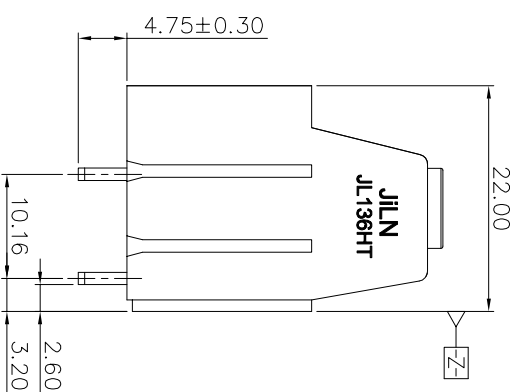

NOTES1:

UL Standard

1. Rated voltage/current : 300V / 60A
2. Torque value : M4 , 10.53Lb.in
3. Wire range : 20~6AWG

IEC Standard

1. Rated voltage/current : 1000V/65A
2. Torque value : M4 , 1.2N.m
3. Wire range : 2.5~16mm²

NOTES2:

1. Dimension shall be interpreted per ASME Y14.5-2009
2. Pitch : 10.16mm, Poles : N=01~12P
3. Stripping length : 10~11mm
4. Withstanding voltage : AC3500V/1Min
5. Operating temperature: -40°C~+105°C
6. Undimensioned tolerances:

Pitch range in mm	Nominal dimension range in mm		-	~	D				
	Over	TO				Over	TO	Over	TO
6	10	TO	30	60	100	150	0.1/10		
10	24	TO	30	60	100	150	<		
±0.15±0.20		±0.30±0.50		±0.50±0.70		±1.00±1.30		±2°	

7. RoHS Compliance

Ordering Information

JL136HT-1016 XX G 0 1

Pitch 1016=1016PH
 No.o.f pins IP~12P
 Housing Color B=Black G=Green U=Blue R=Red W=White Y=Yellow D=Orange E=Grey
 Packing 0=Pe bag T=Tube A=Tray

REVISION RECORD				
REV	ECN	DESCRIPTION	DRFT	DATE
A0		NEW		21.06.23