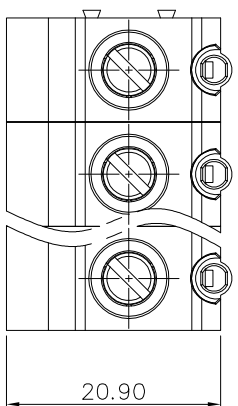

NOTES1:

UL Standard

1. Rated voltage/current : 300V / 60A
2. Torque value : M4 , 10.53Lb.in
3. Wire range : 20~6AWG

IEC Standard

1. Rated voltage/current : 1000V/65A
2. Torque value : M4 , 1.2N.m
3. Wire range : 2.5~16mm²

NOTES2:

1. Dimension shall be interpreted per ASME Y14.5-2009
2. Pitch : 10.16mm, Poles : N=01~12P
3. Stripping length : 10~11mm
4. Withstanding voltage : AC3500V/1Min
5. Operating temperature: -40°C~+105°C
6. Undimensioned tolerances:

Pitch range in mm	Nominal dimension range in mm		-	~	D				
	Over	TO				Over	TO	Over	TO
6	10	TO	30	60	100	150	0.1/10		
10	24	TO	30	60	100	150	<		
±0.15±0.20		±0.30±0.50		±0.50±0.70		±1.00±1.30		±2°	

7. RoHS Compliance

Ordering Information

JL136HT-1016 XX G 0 1

Pitch 1016=1016PH
No.o.f pins IP~12P
Housing Color B=Black G=Green U=Blue R=Red W=White Y=Yellow D=Orange E=Grey
Packing 0=Pe bag T=Tube A=Tray

REVISION RECORD				
REV	ECN	DESCRIPTION	DRFT	DATE
A0		NEW		21.06.23

DRAW	SHUANGPING ZHENG
CHECK	LICHAD LIU
APPROVE	YONGLIANG GAO

SCALE	FIT
UNIT	mm
SIZE	A4
SHEET	1/1
PRD J	

JIN 东莞市锦凌电子有限公司
DONGGUAN JINLING ELECTRONIC CO., LTD

PART NO. JL136HT-1016XXG01

TITLE: JL136HT-10.16-XXP螺钉式绿色/一字螺丝