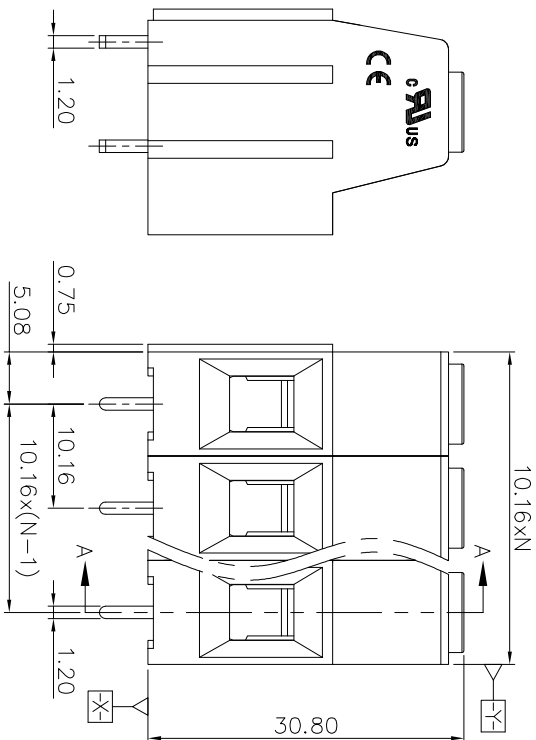

NOTES1:

UL Standard

1. Rated voltage/current : 300V / 60A
2. Torque value : M4 , 10.53Lb.in
3. Wire range : 20~6AWG

IEC Standard

1. Rated voltage/current : 1000V/65A
2. Torque value : M4 , 1.2N.m
3. Wire range : 2.5~16mm²

NOTES2:

1. Dimension shall be interpreted per ASME Y14.5-2009
2. Pitch : 10.16mm, Poles : N=01~12P
3. Stripping length : 10~11mm
4. Withstanding voltage : AC3500V/1Min
5. Operating temperature: -40°C~+105°C
6. Undimensioned tolerances:

Pitch range in mm	Nominal dimension range in mm		-	~	D				
	Over	TO				Over	TO	Over	TO
6	10	TO	30	60	100	150	0.1/10		
10	24	TO	30	60	100	150	<		
±0.15±0.20		±0.30±0.50		±0.50±0.70		±1.00±1.30		±2°	

7. RoHS Compliance

Ordering Information

JL136HT-1016 XX G 0 1

Pitch 1016=1016PH
 No.o.f pins IP~12P
 Housing Color B=Black G=Green U=Blue R=Red W=White Y=Yellow D=Orange E=Grey
 Packing 0=Pe bag T=Tube A=Tray

REVISION RECORD				
REV	ECN	DESCRIPTION	DRFT	DATE
A0		NEW		21.06.23