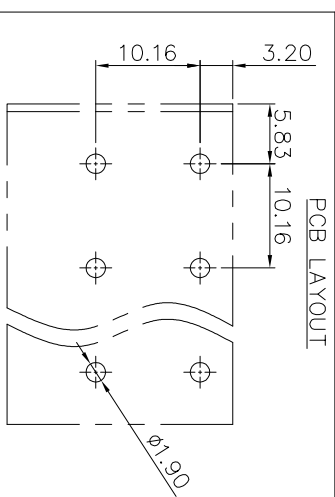

NOTES1:

UL Standard

1. Rated voltage/current : 300V / 60A
2. Torque value : M4 , 10.53Lb.in
3. Wire range : 20~6AWG

IEC Standard

1. Rated voltage/current : 1000V/65A
2. Torque value : M4 , 1.2N.m
3. Wire range : 2.5~16mm²

NOTES2:

1. Dimension shall be interpreted per ASME Y14.5-2009
2. Pitch : 10.16mm, Poles : N=01~12P
3. Stripping length : 10~11mm
4. Withstanding voltage : AC3500V/1Min
5. Operating temperature: -40°C~+105°C
6. Undimensioned tolerances:

Pitch range in mm	Nominal dimension range in mm		-	~	D				
	Over	TO				Over	TO	Over	TO
6	10	TO	30	60	100	150	0.1/10		
10	24	TO	30	60	100	150	<		
±0.15±0.20		±0.30±0.50		±0.50±0.70		±1.00±1.30		±2°	

7. RoHS Compliance

Ordering Information

JL136HT-1016 XX G 0 1

Pitch 1016=1016PH
 No.o.f pins IP~12P
 Housing Color B=Black G=Green U=Blue R=Red W=White Y=Yellow D=Orange E=Grey
 Packing 0=Pe bag T=Tube A=Tray

REVISION RECORD				
REV	ECN	DESCRIPTION	DRFT	DATE
A0		NEW		21.06.23