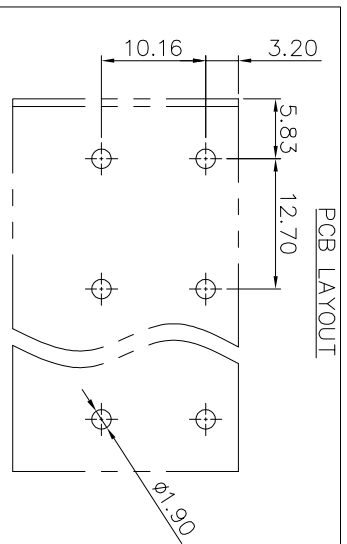

NOTES1:

- UL Standard
- 1. Rated voltage/current : 600V / 60A
- 2. Torque value : M4 , 10.53Lb.in
- 3. Wire range : 20~6AWG

IEC Standard

- 1. Rated voltage/current : 1000V/65A
- 2. Torque value : M4 , 1.2N.m
- 3. Wire range : 2.5~16mm²

NOTES2:

- 1. Dimension shall be interpreted per ASME Y14.5-2009
- 2. Pitch : 12.7mm, Poles : N=02~12P
- 3. Stripping length : 10~11mm
- 4. Withstanding voltage : AC3500V/1min
- 5. Operating temperature: -40°C~+105°C
- 6. Undimensioned tolerances:

Pitch range in mm	Nominal dimension range		Over	Over	Over	Over	0.1/10
	mm	in mm					
Over 6	10	TO	Over 30	Over 60	Over 100	Over 150	0.1/10
TO 6	10	TO	TO 30	TO 60	TO 100	TO 150	<
TO 10	24	TO	TO 60	TO 100	TO 150	TO 150	<
TO 10	24	TO	TO 60	TO 100	TO 150	TO 150	<
±0.15	±0.20	±0.30	±0.30	±0.50	±0.70	±1.00	±1.30

7. RoHS Compliance

Ordering Information

JL136HT-127 XX G 0 1

REVISION RECORD				
REV	ECN	DESCRIPTION	DRFT	DATE
A0		NEW		21.06.23

DRAW	SHUANGPING ZHENG		SCALE	FIT	PART NO.	TITLE:
	UNIT	mm	A4	1/1		
CHECK	LICHAD LIU		SIZE	A4	JL136HT-127XXG01	JL136HT-127-XXP 螺钉式绿色/一字螺丝
APPROVE	YONGLIANG GAO		SHEET	1/1		
	PRD		PROJ			