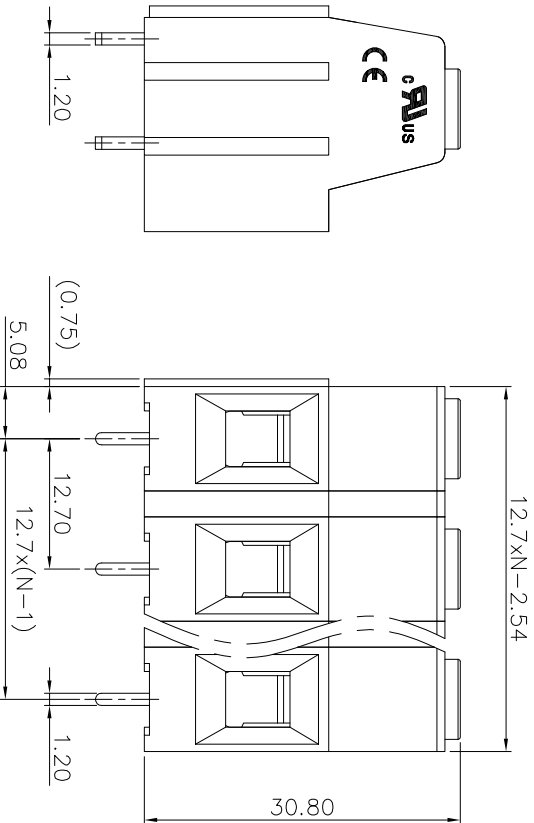

NOTES1:

- UL Standard
- 1. Rated voltage/current : 600V / 60A
- 2. Torque value : M4 , 10.53Lb.in
- 3. Wire range : 20~6AWG

IEC Standard

- 1. Rated voltage/current : 1000V/65A
- 2. Torque value : M4 , 1.2N.m
- 3. Wire range : 2.5~16mm²

NOTES2:

- 1. Dimension shall be interpreted per ASME Y14.5-2009
- 2. Pitch : 12.7mm, Poles : N=02~12P
- 3. Stripping length : 10~11mm
- 4. Withstanding voltage : AC3500V/1min
- 5. Operating temperature: -40°C~+105°C
- 6. Undimensioned tolerances:

Pitch range in mm	Nominal dimension range		Over	Over	Over	Over	0.1/10
	mm	in mm					
Over 6	10	TO	Over 30	Over 60	Over 100	Over 150	0.1/10
TO 6	10	TO	TO 30	TO 60	TO 100	TO 150	<
TO 10	24	TO	TO 60	TO 100	TO 150	TO 150	<
TO 10	24	TO	TO 60	TO 100	TO 150	TO 150	<
±0.15	±0.20	±0.30	±0.30	±0.50	±0.70	±1.00	±1.30

7. RoHS Compliance

Ordering Information

JL136HT-127 XX G 0 1

REVISION RECORD				
REV	ECN	DESCRIPTION	DRFT	DATE
A0		NEW		21.06.23

DRAW	SHUANGPING ZHENG		SCALE	FIT	PART NO.	TITLE:
	UNIT	mm	A4	1/1		
CHECK	LICHAD LIU		SIZE	A4	JL136HT-127XXG01	JL136HT-127-XXP 螺钉式绿色/一字螺丝
APPROVE	YONGLIANG GAO		SHEET	1/1		
	PRD		PROJ			