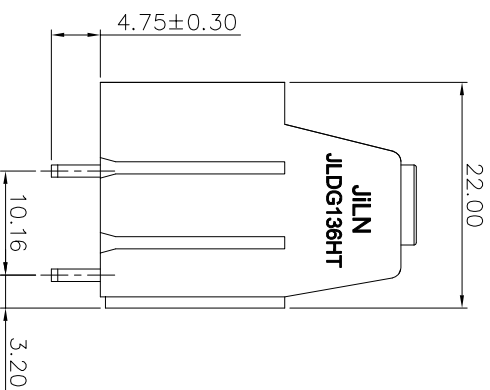

NOTES1:

- UL Standard
- 1. Rated voltage/current : 600V / 60A
- 2. Torque value : M4 , 10.53Lb.in
- 3. Wire range : 20~6AWG

IEC Standard

- 1. Rated voltage/current : 1000V/65A
- 2. Torque value : M4 , 1.2N.m
- 3. Wire range : 2.5~16mm²

NOTES2:

- 1. Dimension shall be interpreted per ASME Y14.5-2009
- 2. Pitch : 12.7mm, Poles : N=02~12P
- 3. Stripping length : 10~11mm
- 4. Withstanding voltage : AC3500V/1min
- 5. Operating temperature: -40°C~+105°C
- 6. Undimensioned tolerances:

Pitch range in mm	Nominal dimension range		Over	Over	Over	Over	0.1/10
	mm	in mm					
Over 6	10	TO	Over 30	Over 60	Over 100	Over 150	0.1/10
TO 6	10	TO	TO 30	TO 60	TO 100	TO 150	<
TO 10	24	TO	TO 60	TO 100	TO 150	TO 150	<
TO 10	24	TO	TO 60	TO 100	TO 150	TO 150	<
±0.15	±0.20	±0.30	±0.30	±0.50	±0.70	±1.00	±1.30

7. RoHS Compliance

Ordering Information

JL136HT-127 XX G 0 1

REVISION RECORD				
REV	ECN	DESCRIPTION	DRFT	DATE
A0		NEW		21.06.23

DRAW	SHUANGPING ZHENG		SCALE	FIT	PART NO.	TITLE:
	UNIT	mm	A4	1/1		
CHECK	LICHAD LIU		SIZE	A4	JL136HT-127XXG01	JL136HT-127-XXP 螺钉式绿色/一字螺丝
APPROVE	YONGLIANG GAO		SHEET	1/1		
	PRD		PROJ			