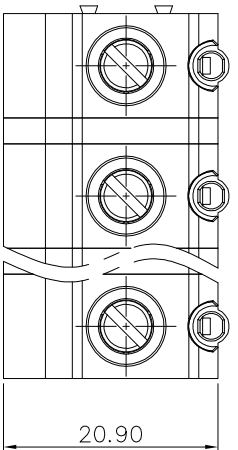

NOTES1:

- UL Standard
- 1. Rated voltage/current : 600V / 60A
- 2. Torque value : M4 , 10.53Lb.in
- 3. Wire range : 20~6AWG

IEC Standard

- 1. Rated voltage/current : 1000V/65A
- 2. Torque value : M4 , 1.2N.m
- 3. Wire range : 2.5~16mm²

NOTES2:

- 1. Dimension shall be interpreted per ASME Y14.5-2009
- 2. Pitch : 12.7mm, Poles : N=02~12P
- 3. Stripping length : 10~11mm
- 4. Withstanding voltage : AC3500V/1min
- 5. Operating temperature: -40°C~+105°C
- 6. Undimensioned tolerances:

Pitch range in mm	Nominal dimension range		Over	Over	Over	Over	0.1/10
	mm	in mm					
Over 6	10	TO	Over 30	Over 60	Over 100	Over 150	0.1/10
TO 6	10	TO	TO 30	TO 60	TO 100	TO 150	<
TO 10	24	TO	TO 60	TO 100	TO 150	TO 150	<
TO 10	24	TO	TO 60	TO 100	TO 150	TO 150	<
±0.15	±0.20	±0.30	±0.30	±0.50	±0.70	±1.00	±1.30

7. RoHS Compliance

Ordering Information

JL136HT-127 XX G 0 1

REVISION RECORD				
REV	ECN	DESCRIPTION	DRFT	DATE
A0		NEW		21.06.23

DRAW	SHUANGPING ZHENG		SCALE	FIT	PART NO.	TITLE:
	UNIT	mm	A4	1/1		
CHECK	LICHAD LIU		SIZE	A4	JL136HT-127XXG01	JL136HT-127-XXP 螺钉式绿色/一字螺丝
APPROVE	YONGLIANG GAO		SHEET	1/1		
	PRD		PROJ			