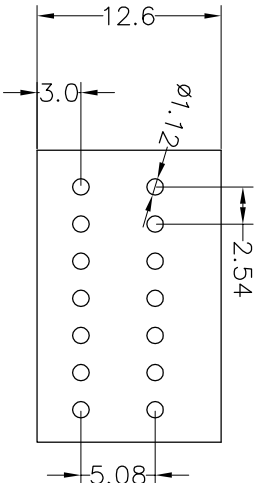

**HSEF** ROHS  us **CE**

**SPECIFICATIONS**

Rated(额定参数): 150V,5A  
 Dielectric strength(抗电强度): AC2000V/1 Minute  
 Insulation Resistance(绝缘电阻):1000MΩ Min  
 Contact Resistance(接触电阻):20mΩ Max  
 Wire Range(线径):20~26AWG  
 Strip length(剥线长度):11mm  
 Temp. range(操作温度):-40℃~+105℃  
 MAX Soldering(瞬时温度):+250℃,5s

Housing Material(塑件): PA66 (UL94 V-0)  
 Contact(端子): Brass, Tin plating(黄铜镀锡)  
 Reed(弹片): Stainless seel (不锈钢)

Recommended P.C.B Layout (Top Side)

**Ordering Information**

**JL 141R-254 XX G X 1**

Pitch  
254=2.54PH

No.of pins  
1P-XXP

Housing Color  
B=Black  
G=Green  
U=Blue  
R=Red  
W=White  
Y=Yellow  
O=Orange  
E=Grey

Packing  
0=Pe bog  
T=Tube  
A=Troy

OPERATION	DRAW	
	DATE	BY
X.X	±0.30	yiyusheng
X.XX	±0.20	18.09.08
X.XXX	±0.10	CHECK
Angle	±3°	APPROVE
DIM	TOL	