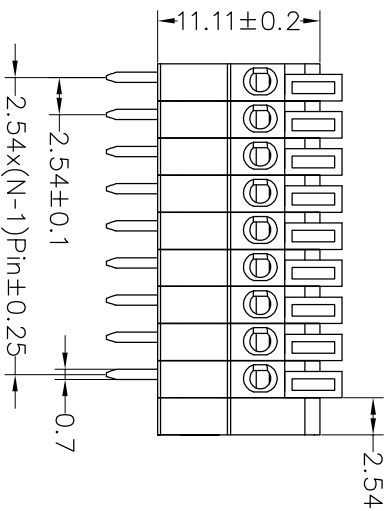

**HSEF** ROHS  us **CE**

**SPECIFICATIONS**

Rated(额定参数): 150V,5A  
 Dielectric strength(抗电强度): AC2000V/1 Minute  
 Insulation Resistance(绝缘电阻):1000MΩ Min  
 Contact Resistance(接触电阻):20mΩ Max  
 Wire Range(线径):20~26AWG  
 Strip length(剥线长度):11mm  
 Temp. range(操作温度):-40℃~+105℃  
 MAX Soldering(瞬时温度):+250℃,5s

Housing Material(塑件): PA66 (UL94 V-0)  
 Contact(端子): Brass, Tin plating(黄铜镀锡)  
 Reed(弹片): Stainless seel (不锈钢)

Recommended P.C.B Layout (Top Side)

**Ordering Information**

**JL 141R-254 XX G X 1**

Pitch  
254=2.54PH

No.of pins  
1P-XXP

Housing Color  
B=Black  
G=Green  
U=Blue  
R=Red  
W=White  
Y=Yellow  
O=Orange  
E=Grey

Packing  
0=Pe bog  
T=Tube  
A=Troy

OPERATION	DRAW	
	DATE	BY
X.X	±0.30	yiyusheng
X.XX	±0.20	18.09.08
X.XXX	±0.10	CHECK
Angle	±3°	APPROVE
DIM	TOL	

SCALE	FIT	TITLE:	
UNIT		PART NO.	TERMINAL BOLCKS
mm	A4	JL 141R-254XXGX1	2.54mm PCB SPRING TERMINAL BOLCKS
SHEET	1/1	SHENZHEN JINLING ELECTRONIC CO.,LTD	
PROU.		Tel: 86-755-2997-5806/5802 Fax: 86-755-2997-5992	