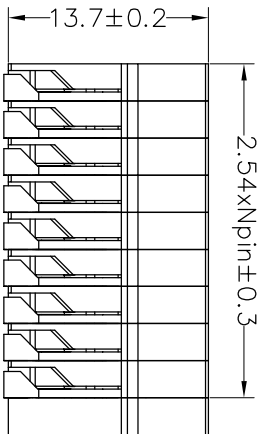

Housing Material(塑件): PA66 (UL94 V-0)  
 Contact(端子): Brass, Tin plating(黄铜镀锡)  
 Reed(弹片): Stainless seel (不锈钢)

Recommended P.C.B Layout (Top Side)

**Ordering Information**

**JL 141R-254 XX G X 1**

Pitch  
254=2.54PH