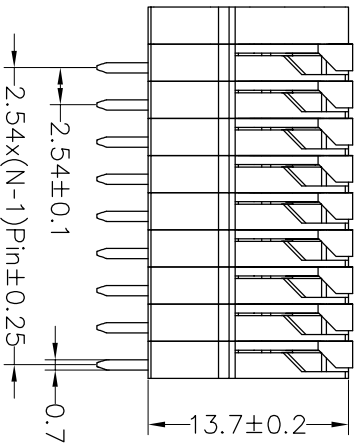

**SPECIFICATIONS**

Rated(额定参数): 150V,5A  
 Dielectric strength(抗电强度): AC2000V/1 Minute  
 Insulation Resistance(绝缘电阻):1000MΩ Min  
 Contact Resistance(接触电阻):20mΩ Max  
 Wire Range(线径):20~26AWG  
 Strip length(剥线长度):11mm  
 Temp. range(操作温度):-40℃~+105℃  
 MAX Soldering(瞬时温度):+250℃,5s

Housing Material(塑件): PA66 (UL94 V-0)  
 Contact(端子): Brass, Tin plating(黄铜镀锡)  
 Reed(弹片): Stainless seel (不锈钢)

**Ordering Information**

**JL 141V - 254 XX G X 1**

Pitch 254=2.54PH  
 No.of pins 1P-XXP  
 Housing Color  
 B=Black  
 G=Green  
 U=Blue  
 R=Red  
 W=White  
 Y=Yellow  
 O=Orange  
 E=Grey  
 Packing  
 0=Pe bog  
 T=Tube  
 A=Troy

OPERATION	X.X	±0.30	DRAW	yyusheng	18.09.08	SCALE	FIT	1/1	TITLE:	PART NO.	JL 141V-254XXGX1
	X.XX	±0.20		CHECK							
Angle	X.XXX	±0.10	APPROVE		SIZE	A4	SHEET	1/1	Tel: 86-755-2997-5806/5802 Fax: 86-755-2997-5992	SHENZHEN JINLING ELECTRONIC CO.,LTD	深圳市锦凌电子有限公司
DIM					PROU.						
CHANGE											
MODIFICATION DESCRIPTION	NEW DRAWING										
DATE	2018.09.08										
REV	A0										