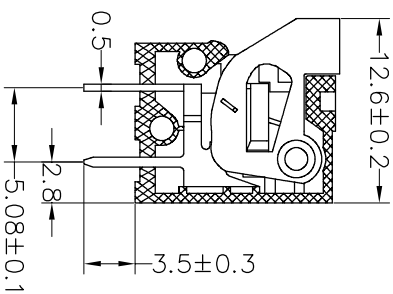

**SPECIFICATIONS**

Rated(额定参数): 150V,5A  
 Dielectric strength(抗电强度): AC2000V/1 Minute  
 Insulation Resistance(绝缘电阻):1000MΩ Min  
 Contact Resistance(接触电阻):20mΩ Max  
 Wire Range(线径):20~26AWG  
 Strip length(剥线长度):11mm  
 Temp. range(操作温度):-40℃~+105℃  
 MAX Soldering(瞬时温度):+250℃,5s

Housing Material(塑件): PA66 (UL94 V-0)  
 Contact(端子): Brass, Tin plating(黄铜镀锡)  
 Reed(弹片): Stainless seel (不锈钢)

**Ordering Information**

**JL 141V - 254 XX G X 1**

Pitch 254=2.54PH  
 No.of pins 1P-XXP  
 Housing Color  
 B=Black  
 G=Green  
 U=Blue  
 R=Red  
 W=White  
 Y=Yellow  
 O=Orange  
 E=Grey  
 Packing  
 0=Pe bog  
 T=Tube  
 A=Troy

OPERATION	X.X	±0.30	DRAW	yyusheng	18.09.08	SCALE	FIT	1/1	TITLE:	PART NO.	JL 141V-254XXGX1
	X.XX	±0.20		CHECK							
Angle	X.XXX	±0.10	APPROVE		SIZE	A4	SHEET	1/1	Tel: 86-755-2997-5806/5802 Fax: 86-755-2997-5992	SHENZHEN JINLING ELECTRONIC CO.,LTD	深圳市锦凌电子有限公司
DIM					PROU.						
CHANGE											
MODIFICATION DESCRIPTION	NEW DRAWING										
DATE	2018.09.08										
REV	A0										