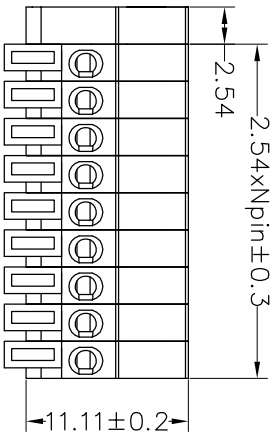

**SPECIFICATIONS**

Rated(额定参数): 150V,5A  
 Dielectric strength(抗电强度): AC2000V/1 Minute  
 Insulation Resistance(绝缘电阻):1000MΩ Min  
 Contact Resistance(接触电阻):20mΩ Max  
 Wire Range(线径):20~26AWG  
 Strip length(剥线长度):11mm  
 Temp. range(操作温度):-40℃~+105℃  
 MAX Soldering(瞬时温度):+250℃,5s

Housing Material(塑件): PA66 (UL94 V-0)  
 Contact(端子): Brass, Tin plating(黄铜镀锡)  
 Reed(弹片): Stainless seel (不锈钢)

**Ordering Information**

**JL 141V - 254 XX G X 1**

Pitch 254=2.54PH  
 No.of pins 1P-XXP  
 Housing Color  
 B=Black  
 G=Green  
 U=Blue  
 R=Red  
 W=White  
 Y=Yellow  
 O=Orange  
 E=Grey  
 Packing  
 0=Pe bog  
 T=Tube  
 A=Troy

OPERATION	X.X	±0.30	DRAW	yyusheng	18.09.08	SCALE	FIT	1/1	TITLE:	PART NO.	JL 141V-254XXGX1
	X.XX	±0.20		CHECK							
Angle	X.XXX	±0.10	APPROVE		SIZE	A4	SHEET	1/1	Tel: 86-755-2997-5806/5802 Fax: 86-755-2997-5992	SHENZHEN JINLING ELECTRONIC CO.,LTD	深圳市锦凌电子有限公司
DIM					PROU.						
CHANGE											
MODIFICATION DESCRIPTION	NEW DRAWING										
DATE	2018.09.08										
REV	A0										