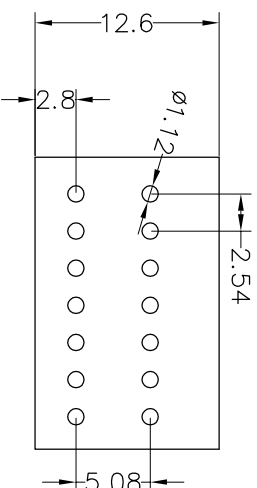

**SPECIFICATIONS**

Rated(额定参数): 150V,5A  
 Dielectric strength(抗电强度): AC2000V/1 Minute  
 Insulation Resistance(绝缘电阻):1000MΩ Min  
 Contact Resistance(接触电阻):20mΩ Max  
 Wire Range(线径):20~26AWG  
 Strip length(剥线长度):11mm  
 Temp. range(操作温度):-40℃~+105℃  
 MAX Soldering(瞬时温度):+250℃,5s

Housing Material(塑件): PA66 (UL94 V-0)  
 Contact(端子): Brass, Tin plating(黄铜镀锡)  
 Reed(弹片): Stainless seel (不锈钢)

**Ordering Information**

**JL 141V - 254 XX G X 1**

Pitch 254=2.54PH  
 No.of pins 1P-XXP  
 Housing Color  
 B=Black  
 G=Green  
 U=Blue  
 R=Red  
 W=White  
 Y=Yellow  
 O=Orange  
 E=Grey  
 Packing  
 0=Pe bog  
 T=Tube  
 A=Troy

OPERATION	X.X	±0.30	DRAW	yyusheng	18.09.08	SCALE	FIT	1/1	TITLE:	PART NO.	JL 141V-254XXGX1
	X.XX	±0.20		CHECK							
Angle	X.XXX	±0.10	APPROVE		SIZE	A4	SHEET	1/1	Tel: 86-755-2997-5806/5802 Fax: 86-755-2997-5992	SHENZHEN JINLING ELECTRONIC CO.,LTD	深圳市锦凌电子有限公司
DIM					PROU.						
CHANGE											
MODIFICATION DESCRIPTION	NEW DRAWING										
DATE	2018.09.08										
REV	A0										