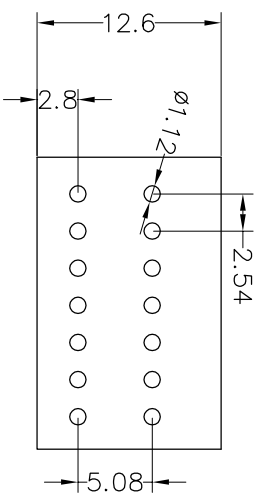

**SPECIFICATIONS**

Rated(额定参数): 150V,5A  
 Dielectric strength(抗电强度): AC2000V/1 Minute  
 Insulation Resistance(绝缘电阻):1000MΩ Min  
 Contact Resistance(接触电阻):20mΩ Max  
 Wire Range(线径):20~26AWG  
 Strip length(剥线长度):11mm  
 Temp. range(操作温度):-40℃~+105℃  
 MAX Soldering(瞬时温度):+250℃,5s

Housing Material(塑件): PA66 (UL94 V-0)  
 Contact(端子): Brass, Tin plating(黄铜镀锡)  
 Reed(弹片): Stainless seel (不锈钢)

**Ordering Information**

**JL 141V - 254 XX G X 1**

Pitch 254=2.54PH  
 No.of pins 1P-XXP  
 Housing Color  
 B=Black  
 G=Green  
 U=Blue  
 R=Red  
 W=White  
 Y=Yellow  
 O=Orange  
 E=Grey  
 Packing  
 0=Pe bog  
 T=Tube  
 A=Troy

OPERATION	±0.30	DRAW	yiyusheng	18.09.08	SCALE	FIT	<b>JILIN</b> ® 深圳市锦凌电子有限公司 SHENZHEN JINLING ELECTRONIC CO.,LTD Tel: 86-755-2997-5806/5802 Fax: 86-755-2997-5992
	X.XX				UNIT	mm	
CHECK	±0.20	CHECK			SIZE	A4	PART NO. JL141V-254XXGX1
	X.XXX				±0.10		
Angle	±3°	APPROVE			SHEET	1/1	TITLE: 2.54mm PCB SPRING TERMINAL BOLCKS
DIM	TOL				PROU.		