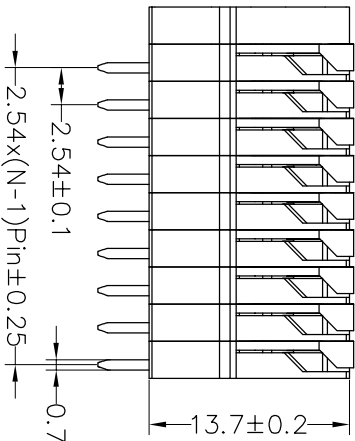

**SPECIFICATIONS**

Rated(额定参数): 150V,5A  
 Dielectric strength(抗电强度): AC2000V/1 Minute  
 Insulation Resistance(绝缘电阻):1000MΩ Min  
 Contact Resistance(接触电阻):20mΩ Max  
 Wire Range(线径):20~26AWG  
 Strip length(剥线长度):11mm  
 Temp. range(操作温度):-40℃~+105℃  
 MAX Soldering(瞬时温度):+250℃,5s

Housing Material(塑件): PA66 (UL94 V-0)  
 Contact(端子): Brass, Tin plating(黄铜镀锡)  
 Reed(弹片): Stainless seel (不锈钢)

**Ordering Information**

**JL 141V - 254 XX G X 1**

Pitch 254=2.54PH  
 No.of pins 1P-XXP  
 Housing Color  
 B=Black  
 G=Green  
 U=Blue  
 R=Red  
 W=White  
 Y=Yellow  
 O=Orange  
 E=Grey  
 Packing  
 0=Pe bog  
 T=Tube  
 A=Troy

OPERATION	±0.30	DRAW	yiyusheng	18.09.08	SCALE	FIT	<b>JILIN</b> ® 深圳市锦凌电子有限公司 SHENZHEN JINLING ELECTRONIC CO.,LTD Tel: 86-755-2997-5806/5802 Fax: 86-755-2997-5992
	X.XX				UNIT	mm	
CHECK	±0.20	CHECK			SIZE	A4	PART NO. JL141V-254XXGX1
	X.XXX				±0.10		
Angle	±3°	APPROVE			SHEET	1/1	TITLE: 2.54mm PCB SPRING TERMINAL BOLCKS
DIM	TOL				PROU.		