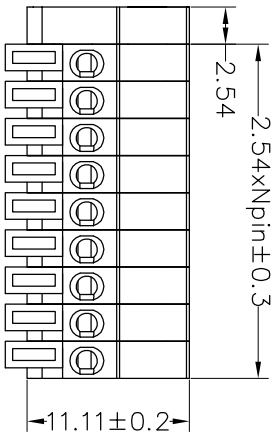

**SPECIFICATIONS**

Rated(额定参数): 150V,5A  
 Dielectric strength(抗电强度): AC2000V/1 Minute  
 Insulation Resistance(绝缘电阻):1000MΩ Min  
 Contact Resistance(接触电阻):20mΩ Max  
 Wire Range(线径):20~26AWG  
 Strip length(剥线长度):11mm  
 Temp. range(操作温度):-40℃~+105℃  
 MAX Soldering(瞬时温度):+250℃,5s

Housing Material(塑件): PA66 (UL94 V-0)  
 Contact(端子): Brass, Tin plating(黄铜镀锡)  
 Reed(弹片): Stainless seel (不锈钢)

**Ordering Information**

**JL 141V - 254 XX G X 1**

Pitch 254=2.54PH  
 No.of pins 1P-XXP  
 Housing Color  
 B=Black  
 G=Green  
 U=Blue  
 R=Red  
 W=White  
 Y=Yellow  
 O=Orange  
 E=Grey  
 Packing  
 0=Pe bog  
 T=Tube  
 A=Troy

OPERATION	±0.30	DRAW	yiyusheng	18.09.08	SCALE	FIT	<b>JILIN</b> ® 深圳市锦凌电子有限公司 SHENZHEN JINLING ELECTRONIC CO.,LTD Tel: 86-755-2997-5806/5802 Fax: 86-755-2997-5992
	X.XX				UNIT	mm	
CHECK	±0.20	CHECK			SIZE	A4	PART NO. JL141V-254XXGX1
	X.XXX				±0.10		
Angle	±3°	APPROVE			SHEET	1/1	TITLE: 2.54mm PCB SPRING TERMINAL BOLCKS
DIM	TOL				PROU.		