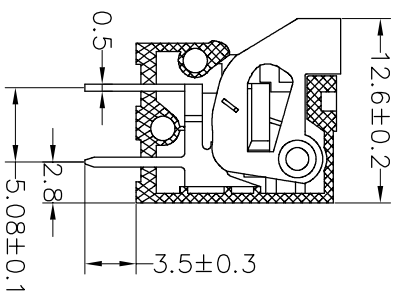

**SPECIFICATIONS**

Rated(额定参数): 150V,5A  
 Dielectric strength(抗电强度): AC2000V/1 Minute  
 Insulation Resistance(绝缘电阻):1000MΩ Min  
 Contact Resistance(接触电阻):20mΩ Max  
 Wire Range(线径):20~26AWG  
 Strip length(剥线长度):11mm  
 Temp. range(操作温度):-40℃~+105℃  
 MAX Soldering(瞬时温度):+250℃,5s

Housing Material(塑件): PA66 (UL94 V-0)  
 Contact(端子): Brass, Tin plating(黄铜镀锡)  
 Reed(弹片): Stainless seel (不锈钢)

**Ordering Information**

**JL 141V - 254 XX G X 1**

Pitch 254=2.54PH  
 No.of pins 1P-XXP  
 Housing Color  
 B=Black  
 G=Green  
 U=Blue  
 R=Red  
 W=White  
 Y=Yellow  
 O=Orange  
 E=Grey  
 Packing  
 0=Pe bog  
 T=Tube  
 A=Troy

OPERATION	±0.30	DRAW	yiyusheng	18.09.08	SCALE	FIT	<b>JILIN</b> ® 深圳市锦凌电子有限公司 SHENZHEN JINLING ELECTRONIC CO.,LTD Tel: 86-755-2997-5806/5802 Fax: 86-755-2997-5992
	X.XX				UNIT	mm	
CHECK	±0.20	CHECK			SIZE	A4	PART NO. JL141V-254XXGX1
	X.XXX				±0.10		
Angle	±3°	APPROVE			SHEET	1/1	TITLE: 2.54mm PCB SPRING TERMINAL BOLCKS
DIM	TOL				PROU.		